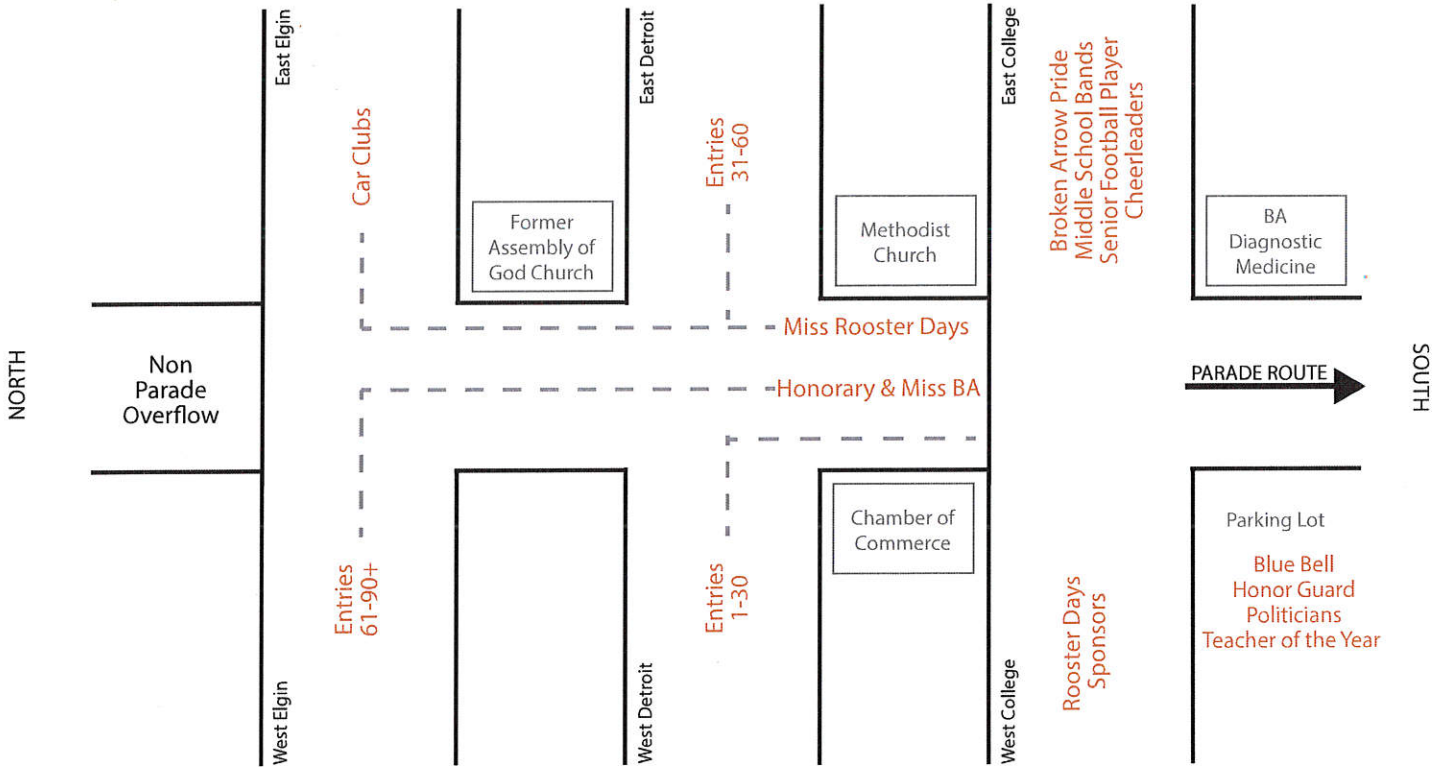

ROOSTER DAYS PARADE LINE UP / ROUTE

If you have any questions, please call the Broken Arrow Chamber at (918) 251-1518