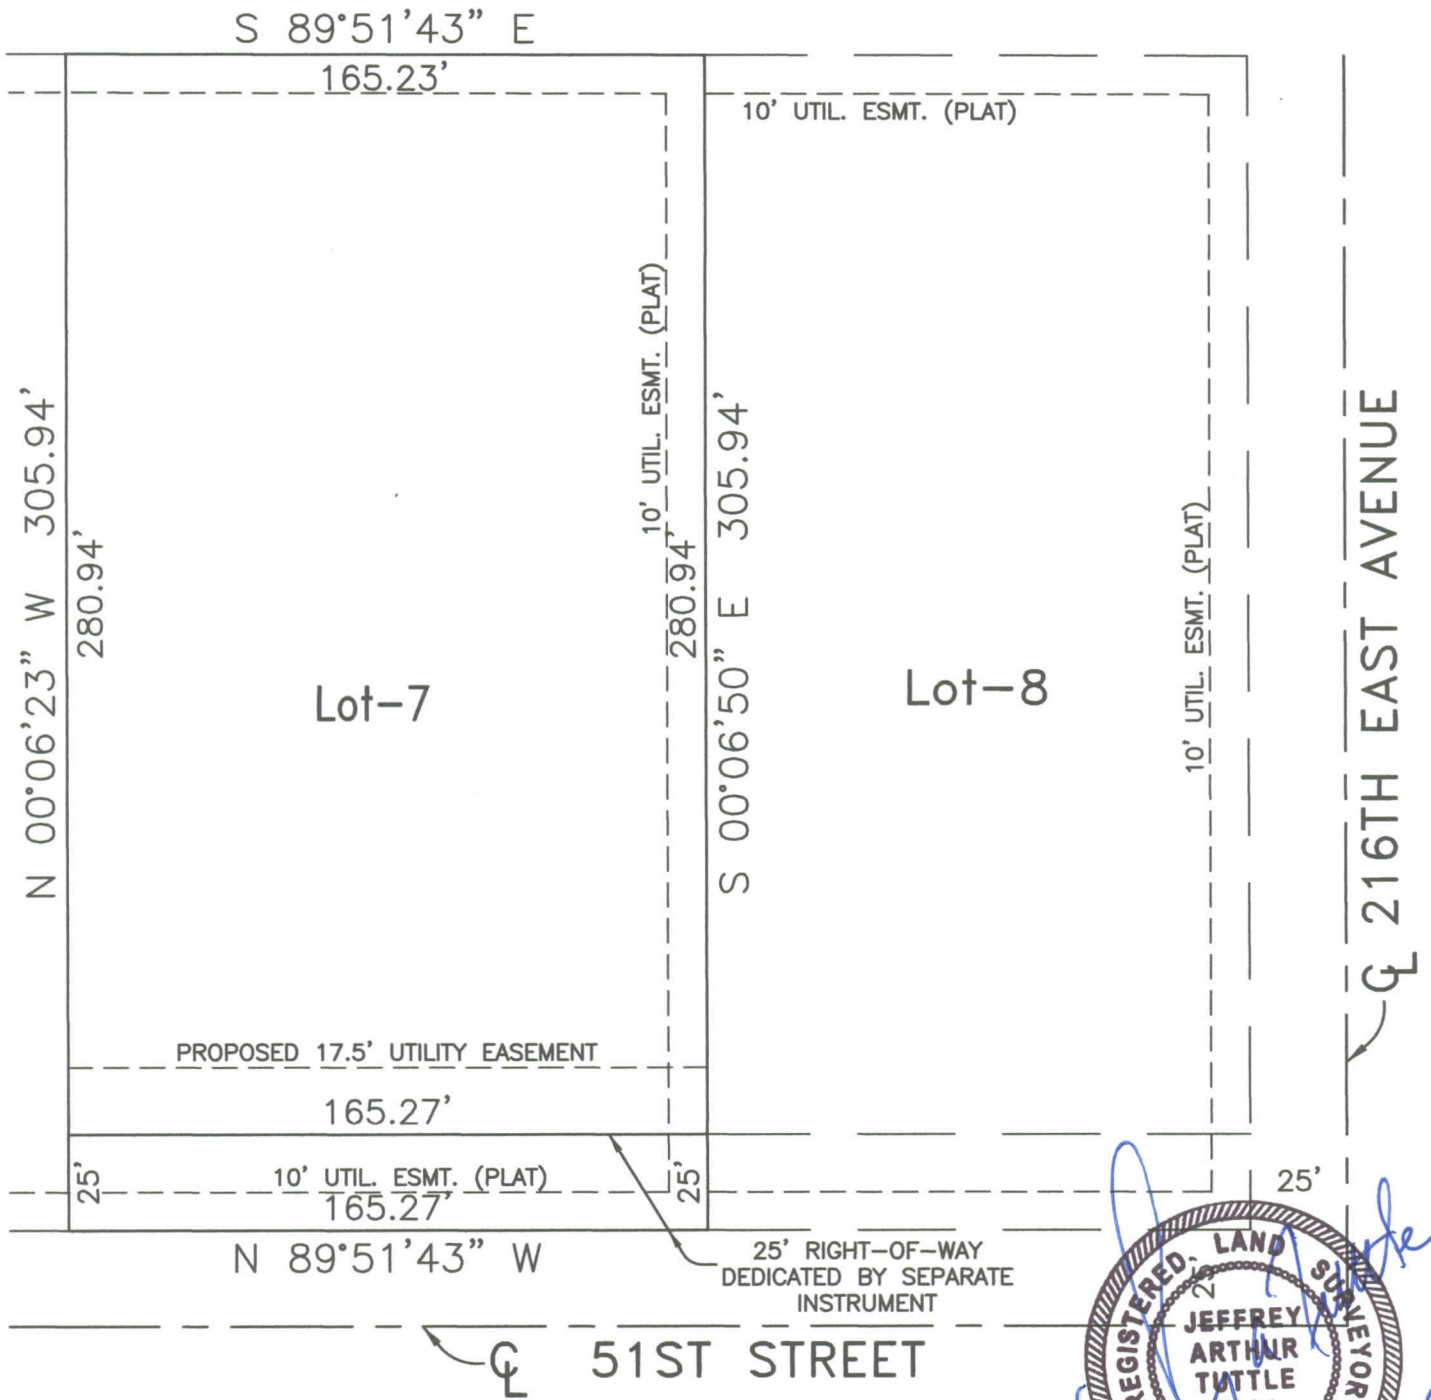

EXHIBIT "A"

1"=50'

TUTTLE & ASSOCIATES, INC.

9718 East 55th Place South
 Tulsa, Oklahoma 74146
 Phone: (918) 663-5567

Date: 02/09/17

Drawn: RWT

Checked: JAT

Job Number: 5046

Sheet 1 of 1