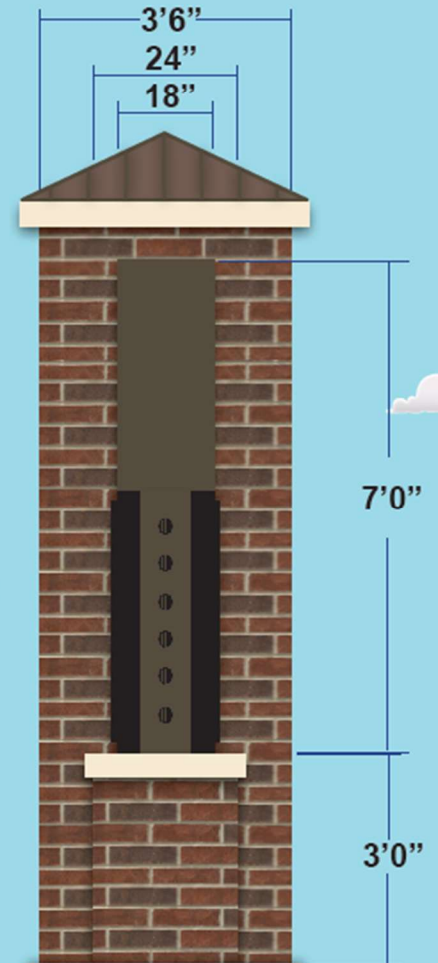

Masonry provided and installed by Others

Front View

Side View  
Depth Subject to Change

LED Representation is detailing View from Ideal Viewing Distance

Aspen street view looking north showing approximate planned location of the Church of St. Benedict sign as proposed.

Small Existing Sign that will be moved to the corner of Ithica Street and South Beech