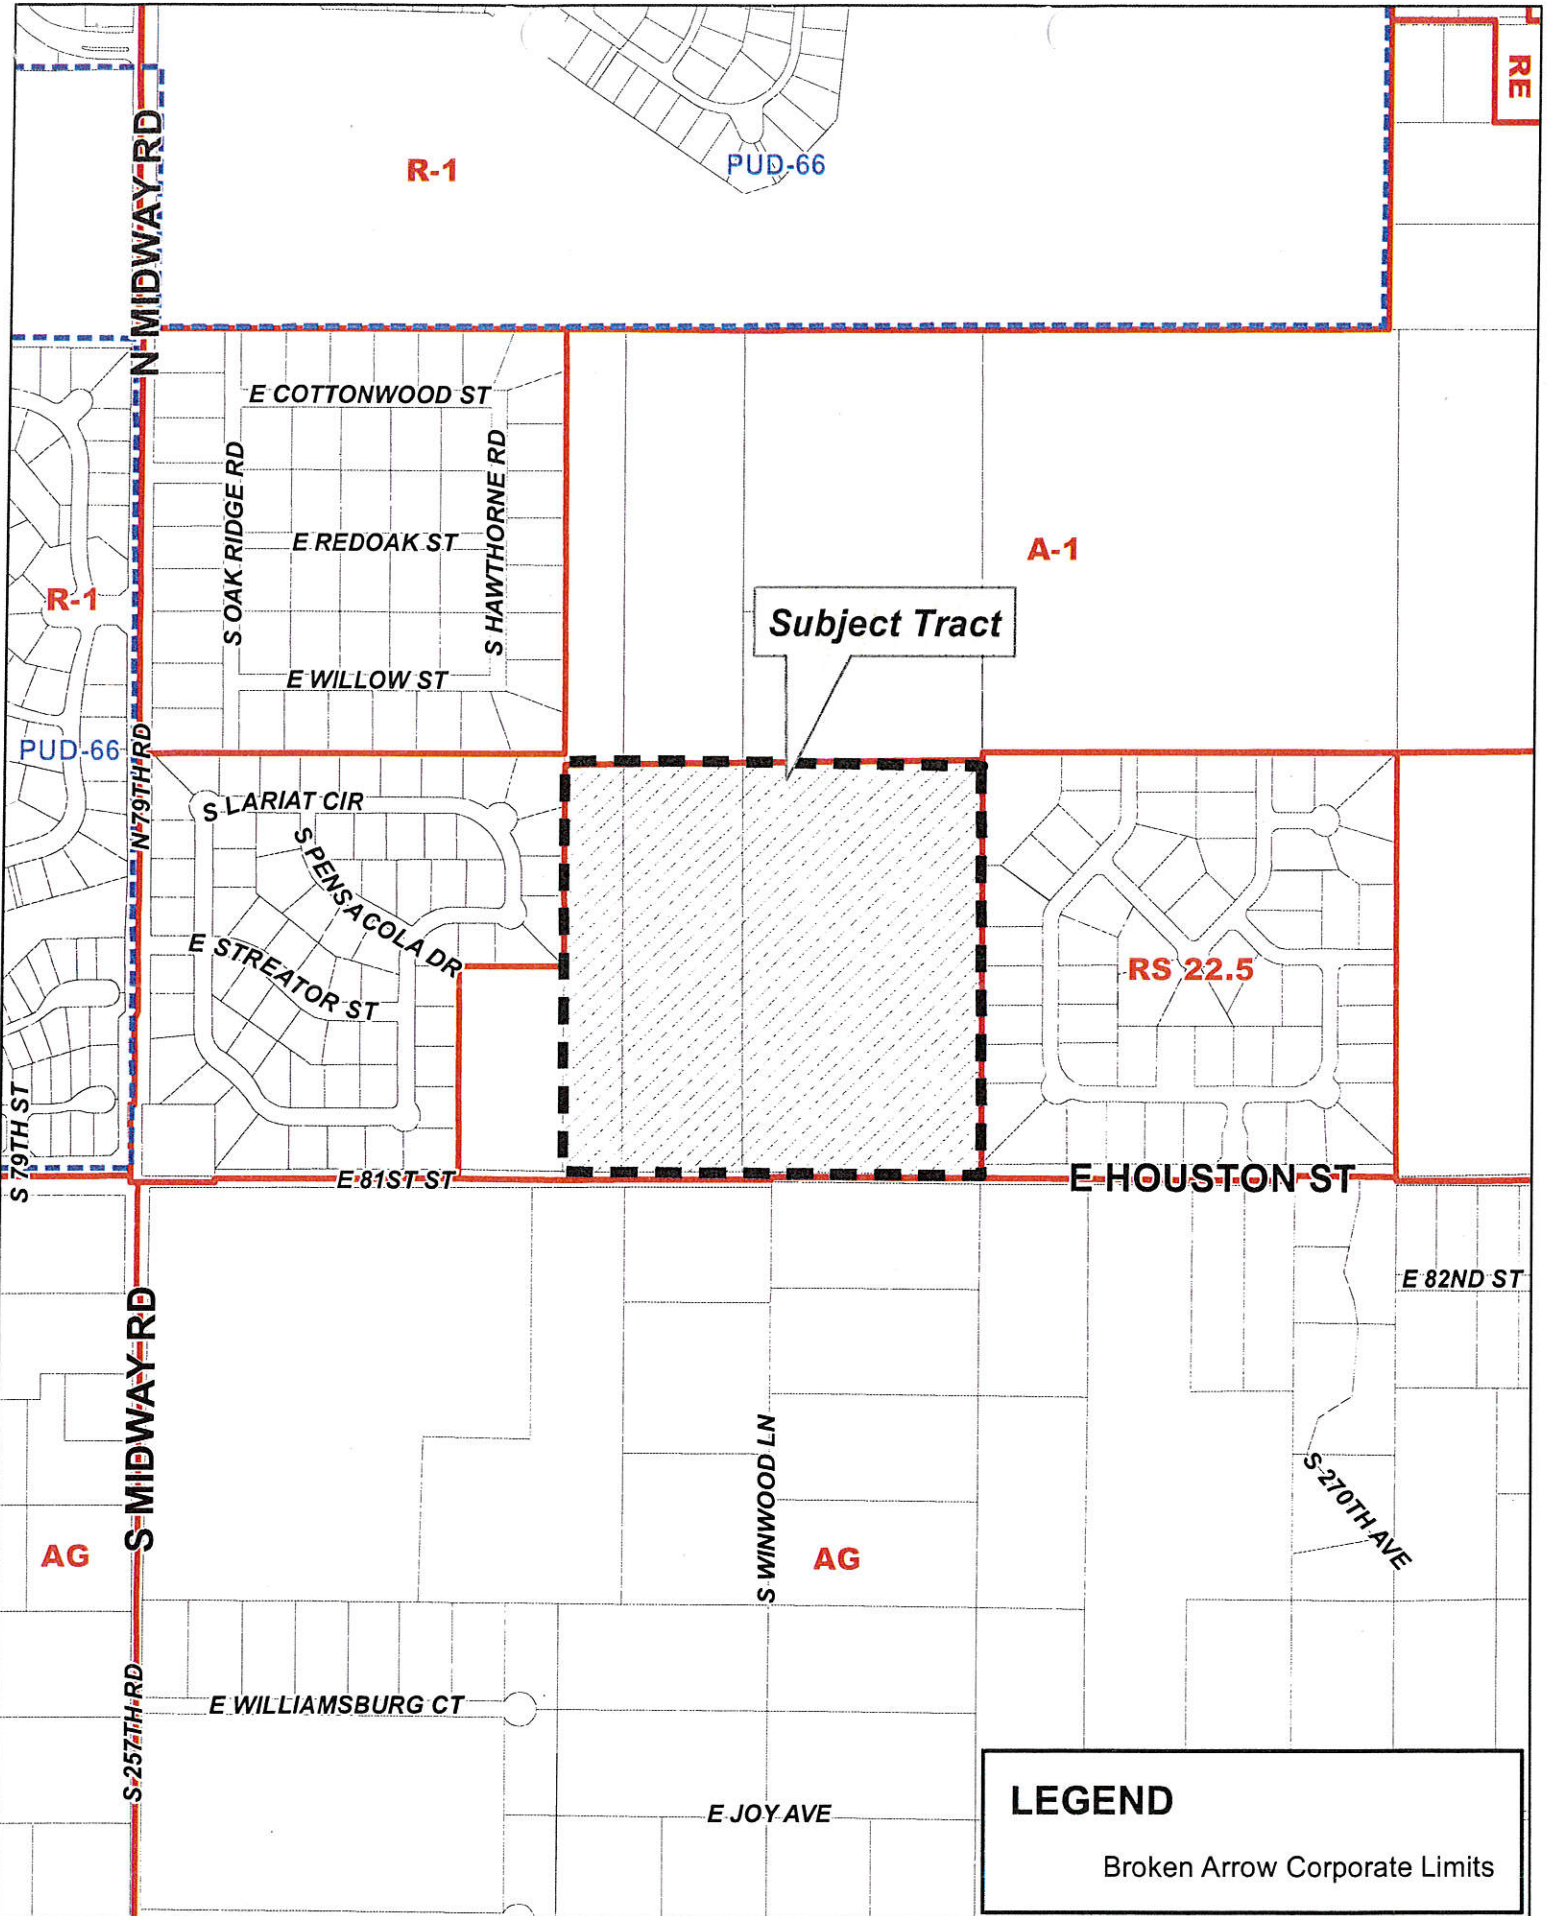

R-1

PUD-66

RE

N MIDWAY RD

E COTTONWOOD ST

E REDOAK ST

A-1

Subject Tract

R-1

S OAK RIDGE RD

S HAWTHORNE RD

E WILLOW ST

PUD-66

N 79TH RD

S LARIAT CIR

S PENSACOLA DR

E STREATOR ST

RS 22.5

S 79TH ST

E 81ST ST

E HOUSTON ST

E 82ND ST

S MIDWAY RD

AG

S WINWOOD LN

AG

S 270TH AVE

E WILLIAMSBURG CT

E JOY AVE

LEGEND

Broken Arrow Corporate Limits

300' Radius

Subject Tract

ARMORY LLC
ANNEXATION

11 18-15