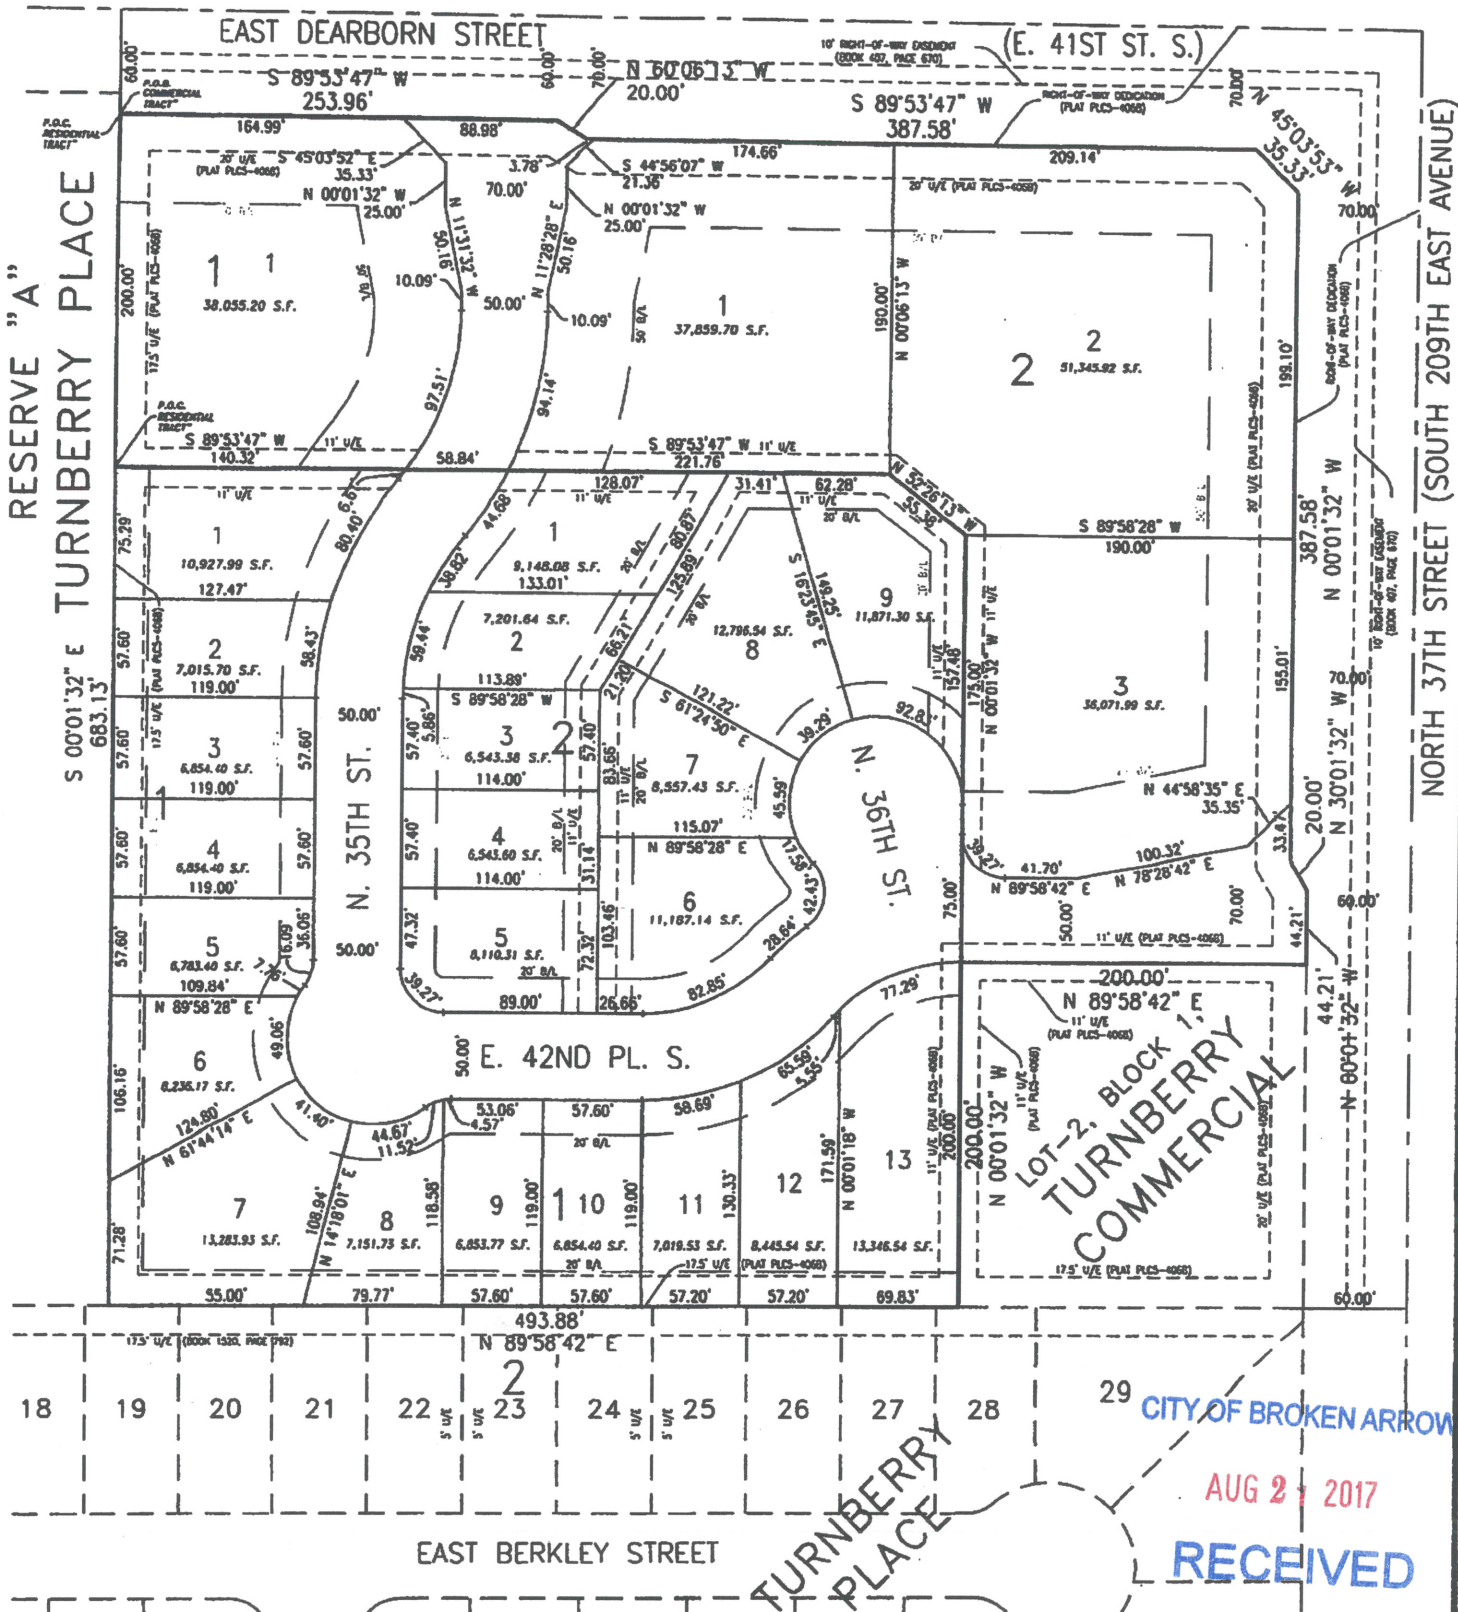

# THE VILLAS AT TURNBERRY

RESERVE "A"  
TURNBERRY PLACE  
S 00°01'32" E 683.13'

NORTH 37TH STREET (SOUTH 209TH EAST AVENUE)

CITY OF BROKEN ARROW  
AUG 2 2017  
RECEIVED

1" = NTS

TUTTLE & ASSOCIATES, INC.  
9718 East 55th Place South  
Tulsa, Oklahoma 74146  
Phone: (918) 663-5567

Date: 06/20/17
Drawn: RWT
Checked: JAT
Job Number:
Sheet 1 of 1