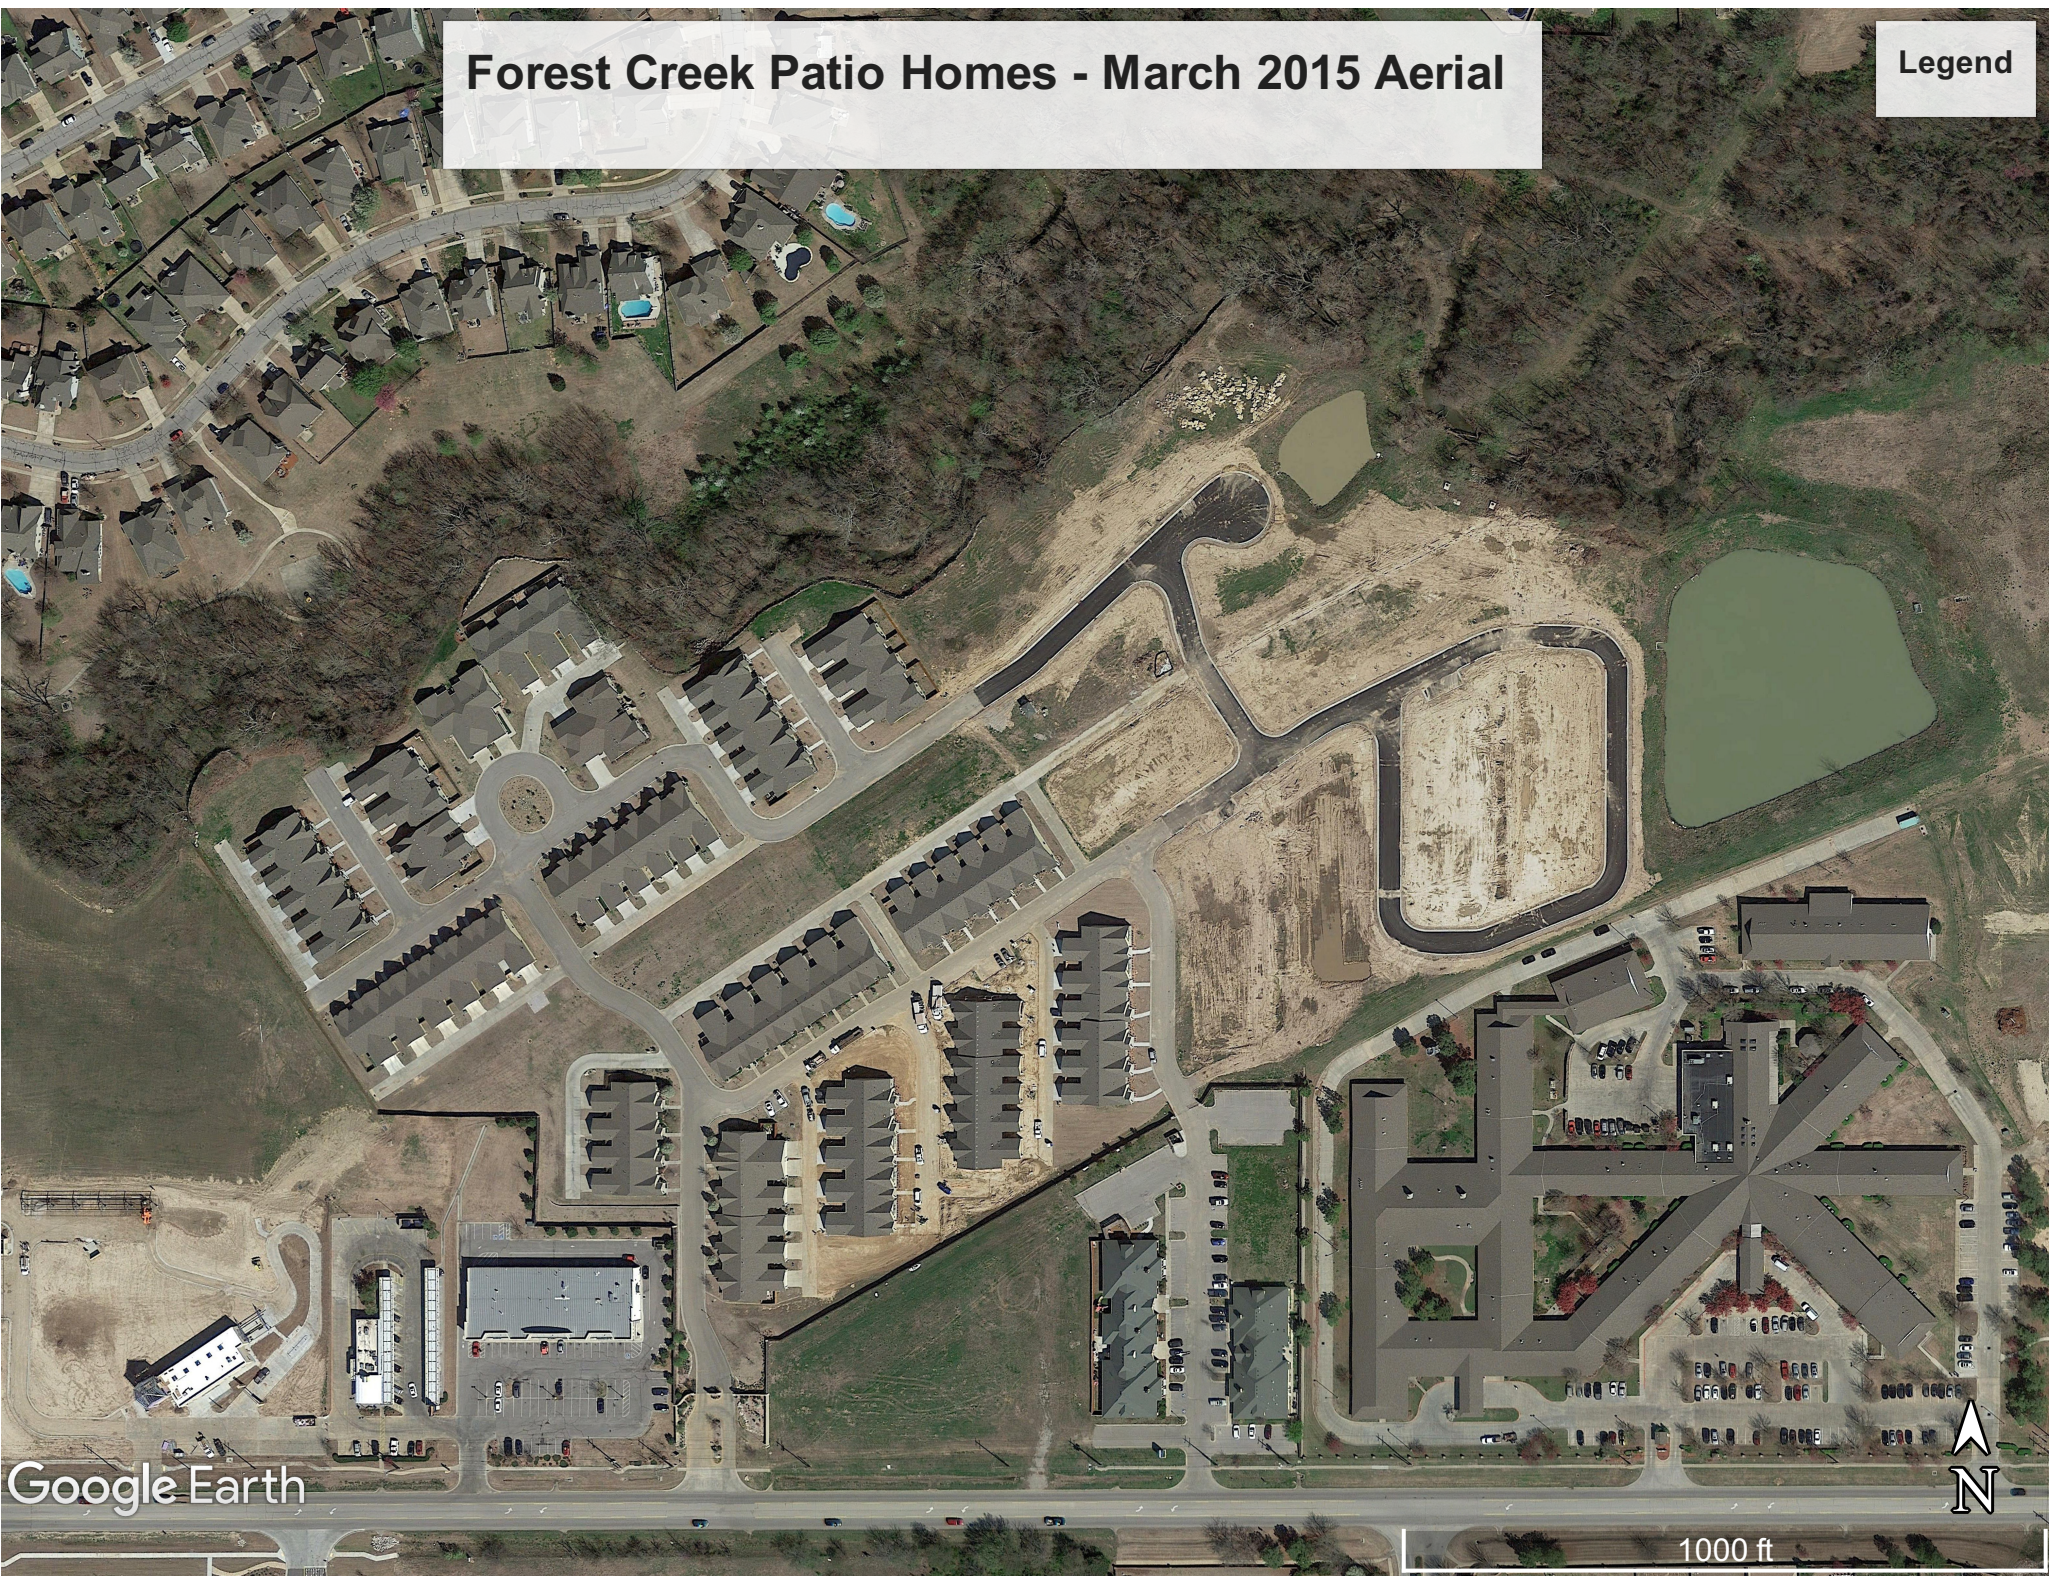

Forest Creek Patio Homes - March 2015 Aerial

Legend

Google Earth

1000 ft