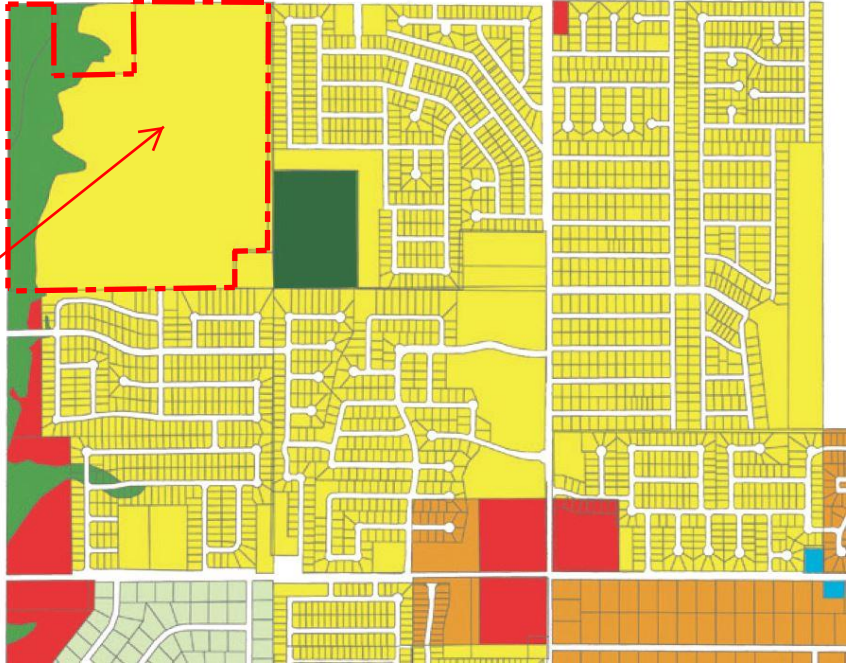

# Rockford

37th

PUD 256 & BAZ 1969

2012 Comprehensive Plan