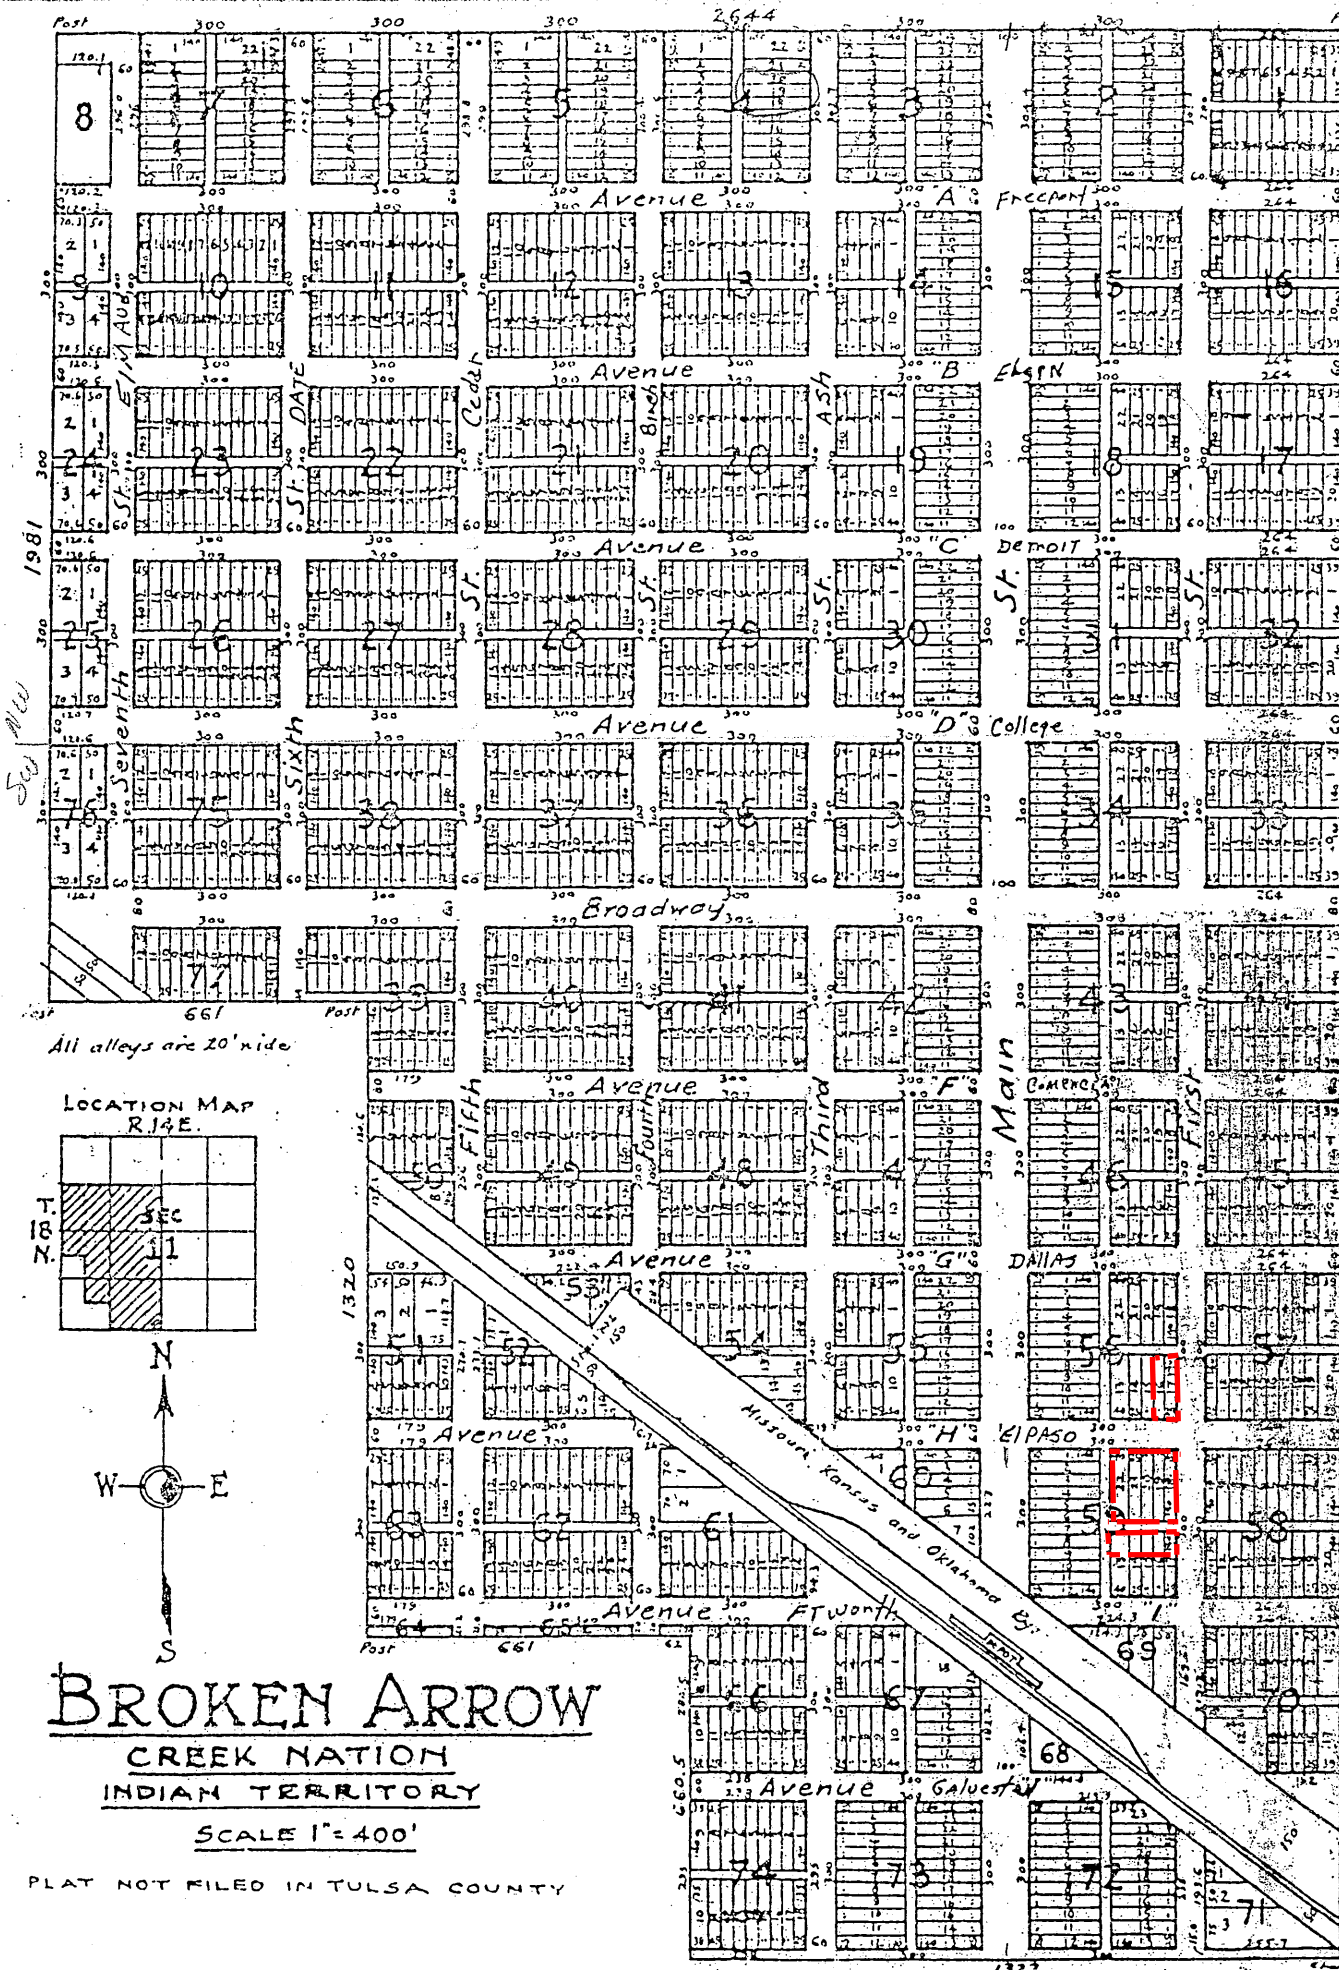

THE PLAT FEDERAL CITY - TULSA COUNTY - COPYRI...
ROY MAERNEE 19... TULSA, OKLAHOMA
COPYRI... OF COPYRI...
... WITHOUT PERMISSI...

BROKEN ARROW
CREEK NATION
INDIAN TERRITORY
 SCALE 1"=400'

PLAT NOT FILED IN TULSA COUNTY