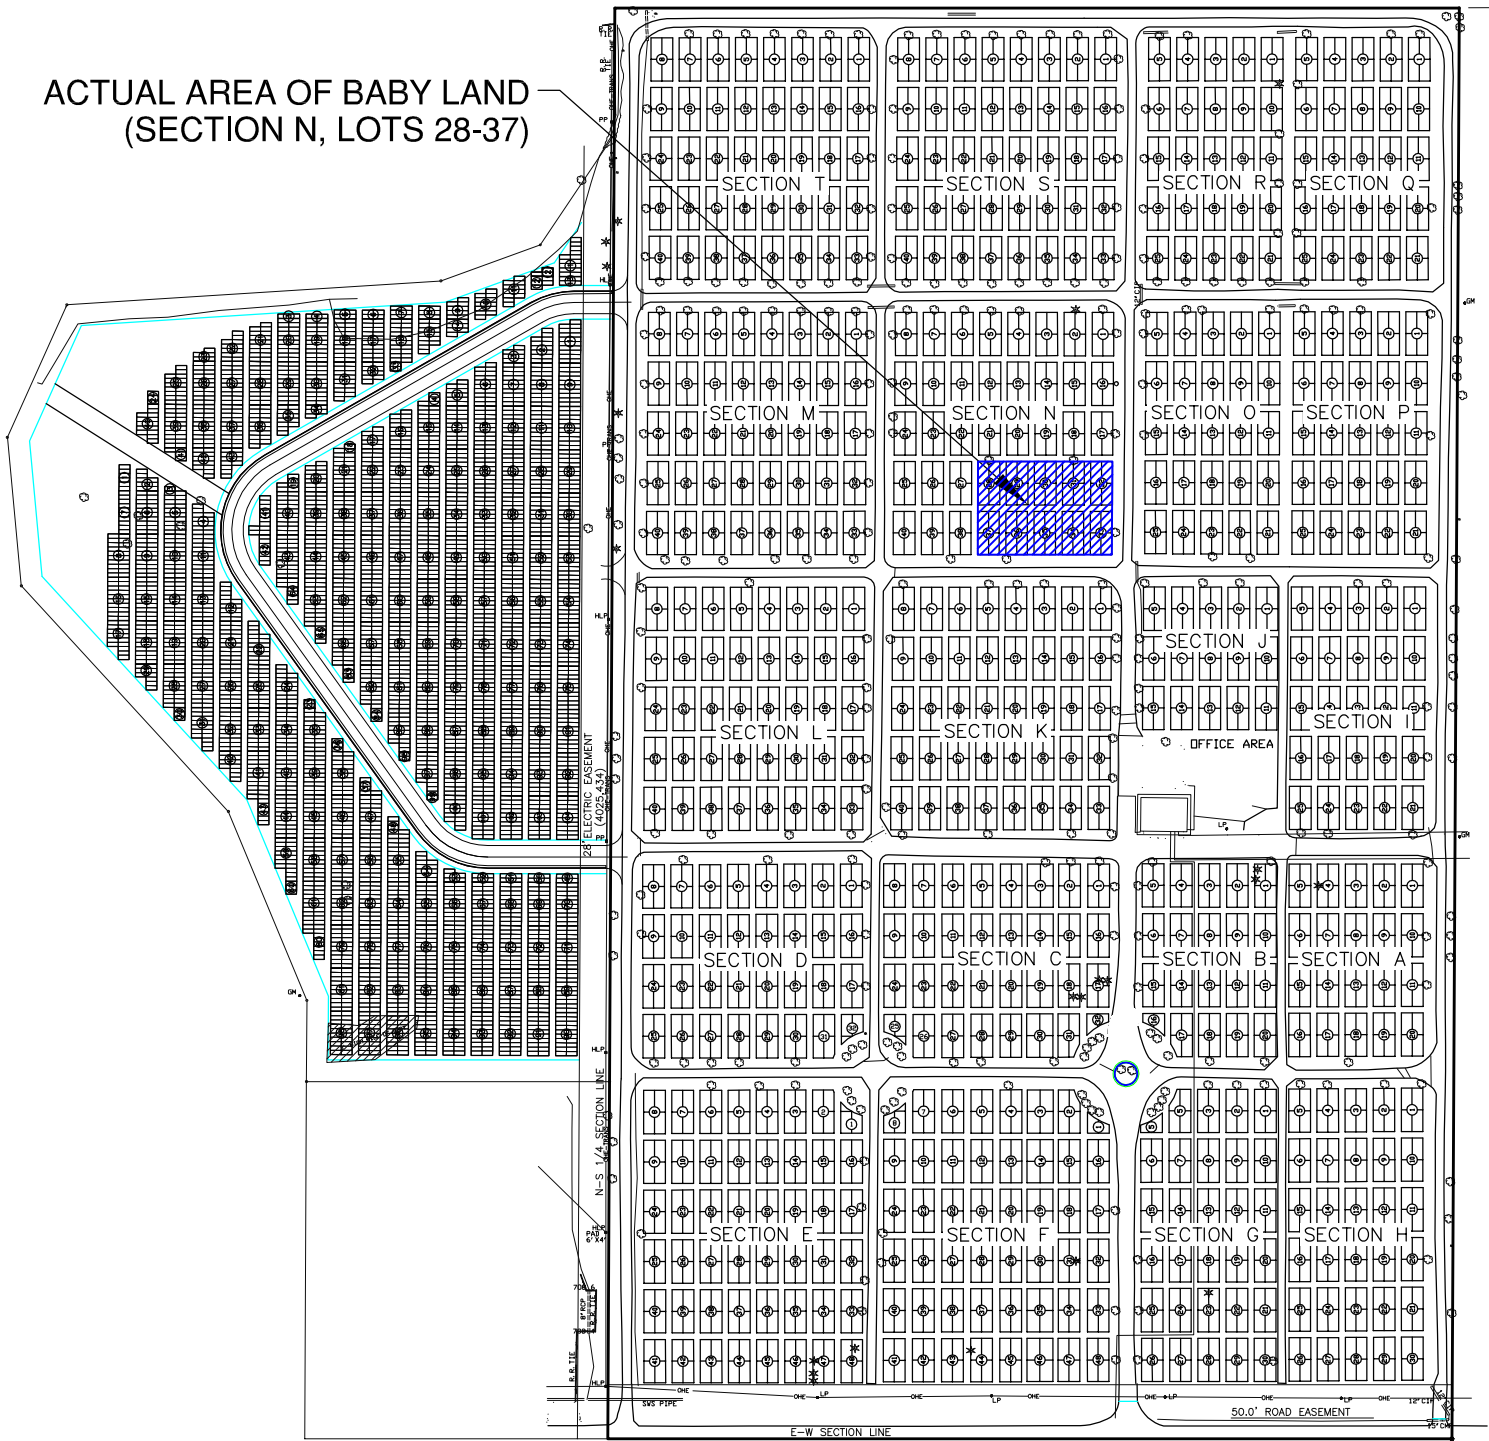

ACTUAL AREA OF BABY LAND
(SECTION N, LOTS 28-37)

PARK GROVE CEMETERY OVERALL BABY LAND