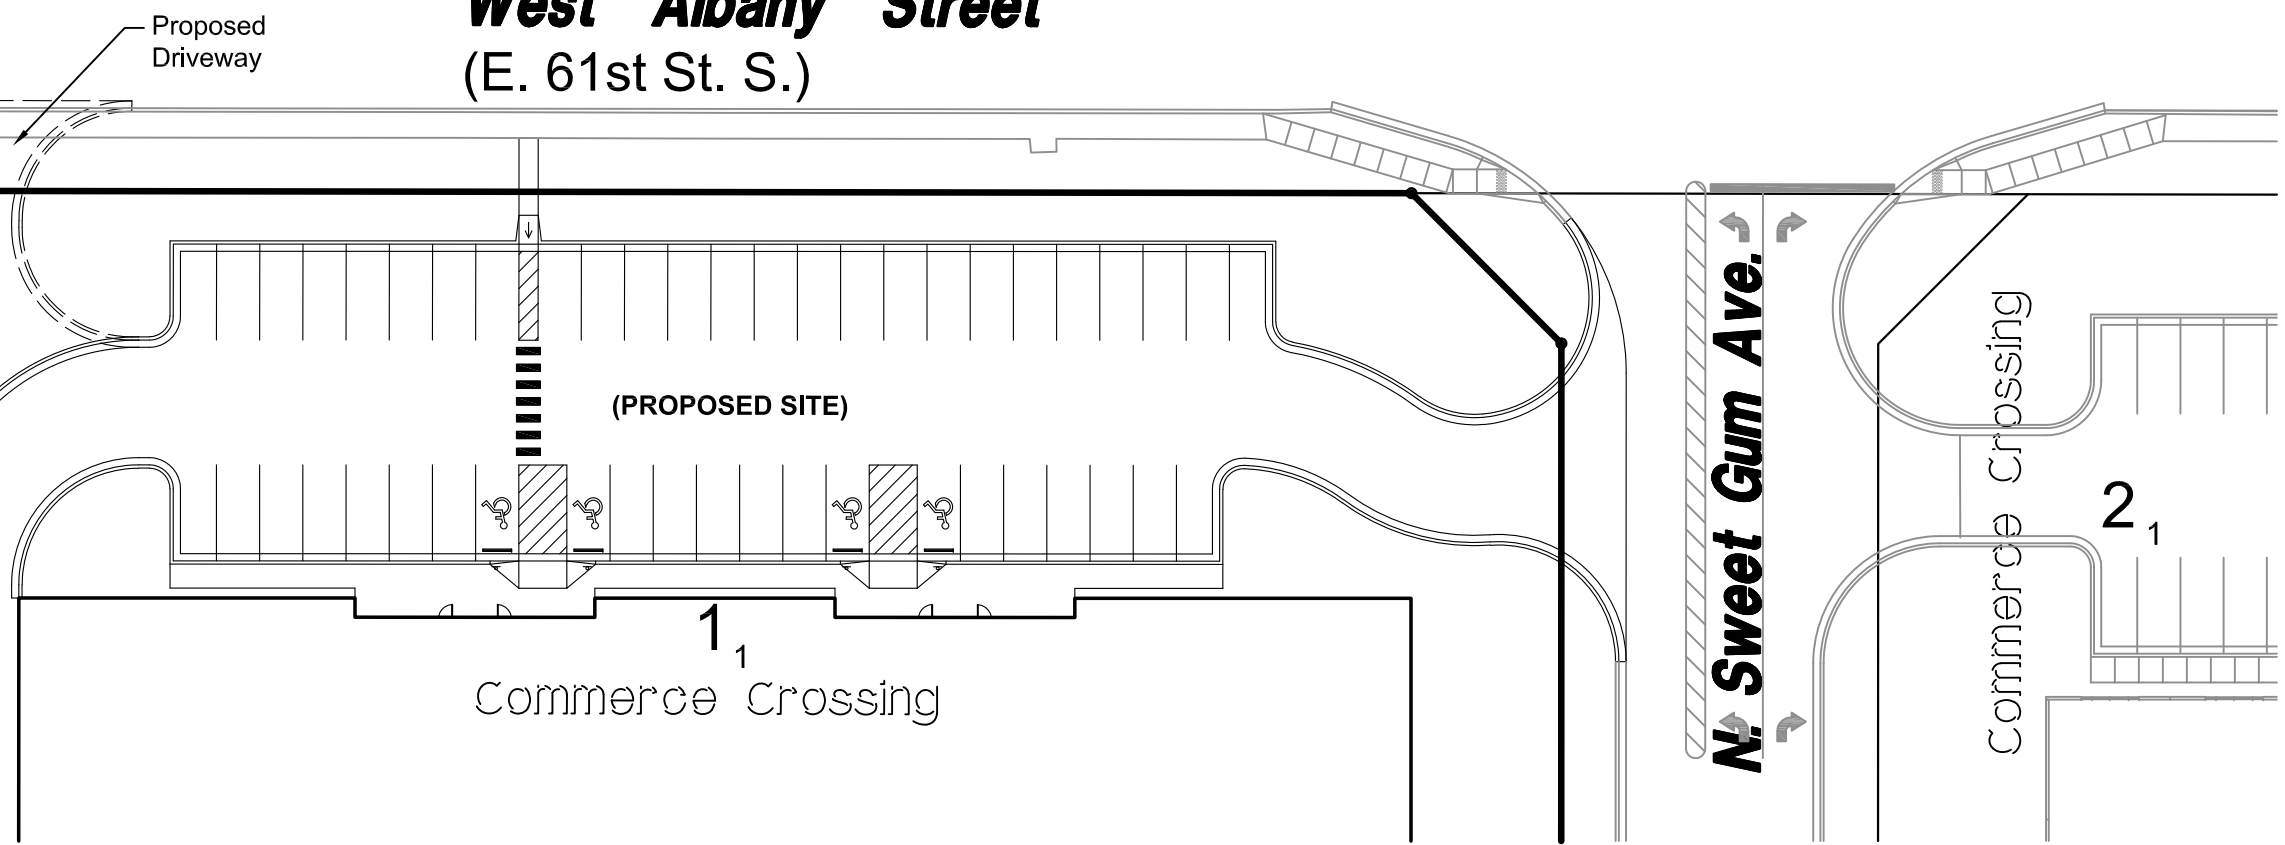

West Albany Street
(E. 61st St. S.)

1
6100 Center

1
Commerce Crossing

N. Sweet Gum Ave.

Commerce Crossing

2
1

R 14 E
(E. 61ST ST. S.)
W. ALBANY ST.

Location Map
SCALE: 1"=2000'

Legend
ACC = LIMITS OF ACCESS
LNA = LIMITS OF NO ACCESS

Change of Access Exhibit
of
Lot 1, Block 1
Commerce Crossing
City of Broken Arrow, Tulsa County, State of Oklahoma

Sisemore Weisz & Associates, Inc.
6111 EAST 32nd PLACE
TULSA, OKLAHOMA 74135
C.A. NO. 2421
PHONE: (918) 665-3800
FAX: (918) 665-8668
EXP. DATE 6/30/17

REVISIONS	BY	DATE

FILE:	1814.05	SURVEY BY:	DATE:	12/2/2016	
ORDER:	17747.01	DRAWN BY:	LAD	SCALE:	1"=40'
BOOK:		CHECKED BY:	JTB	SHEET	1 OF 2