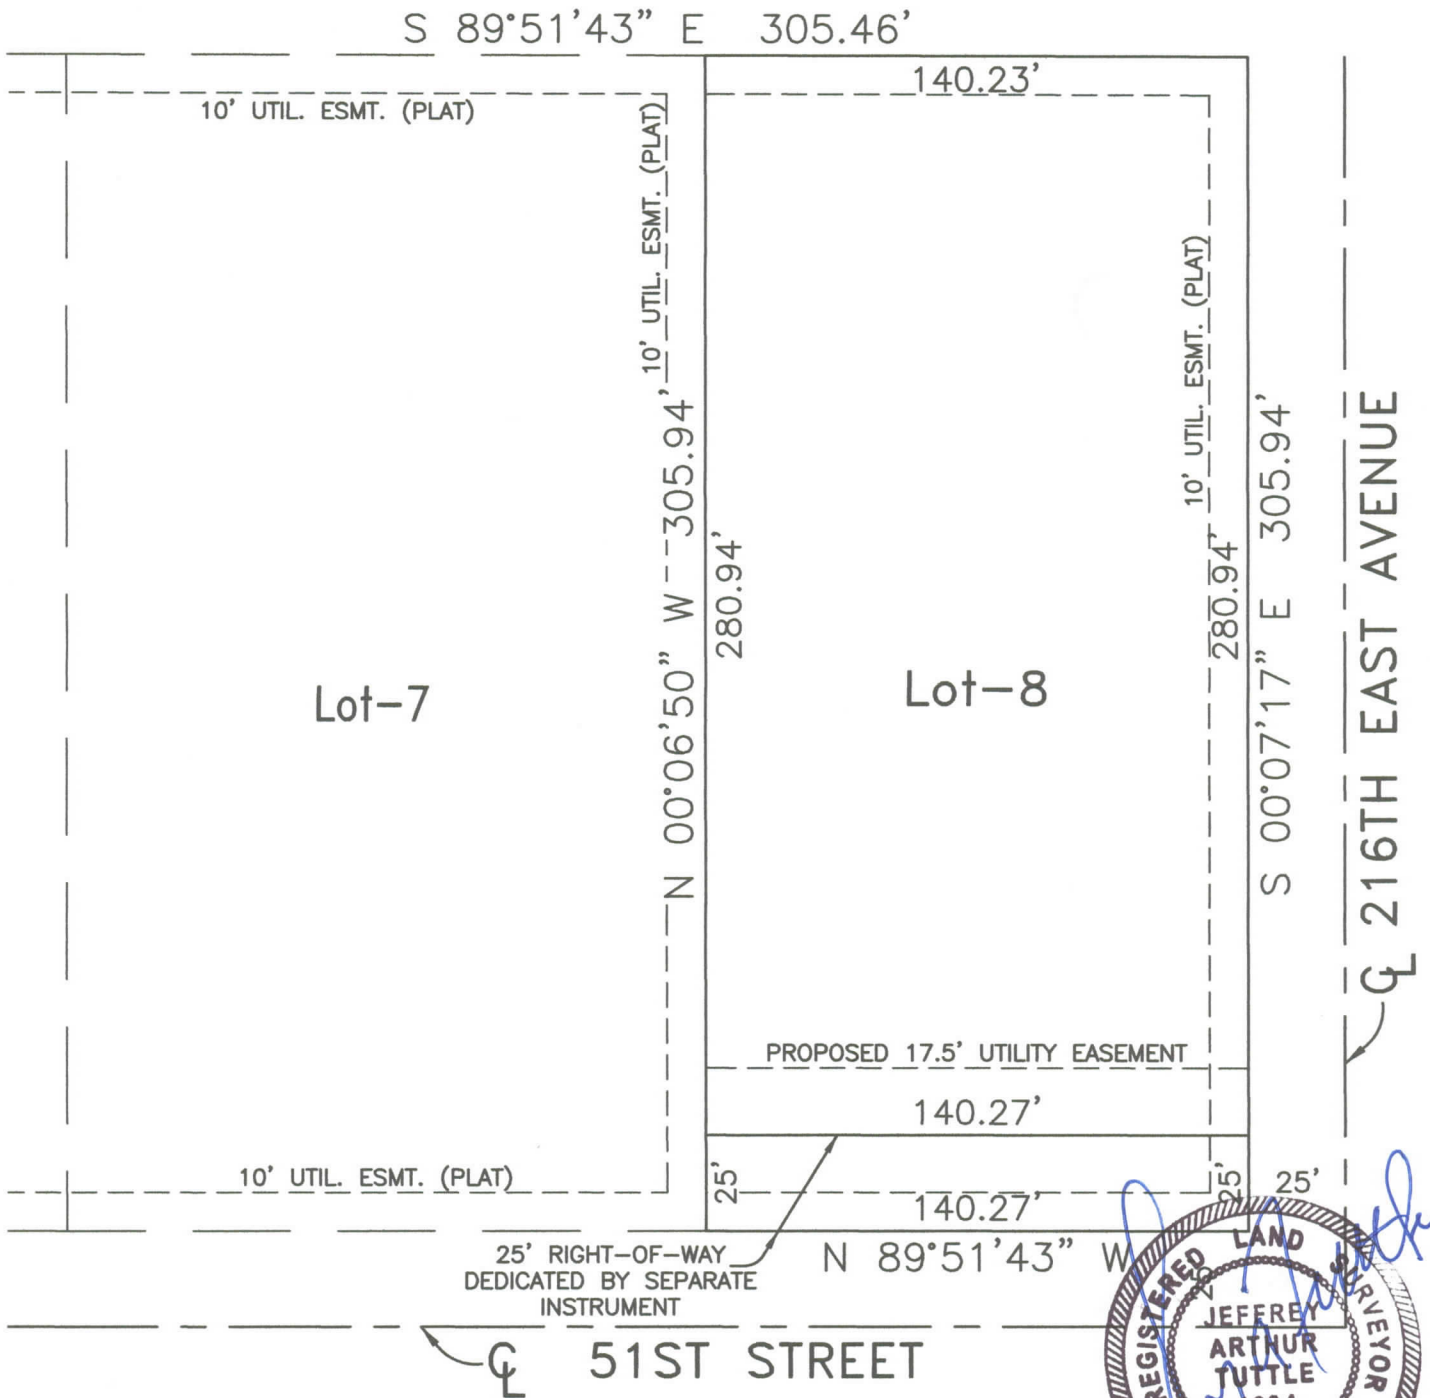

EXHIBIT "A"

TUTTLE & ASSOCIATES, INC.
 9718 East 55th Place South
 Tulsa, Oklahoma 74146
 Phone: (918) 663-5567

Date: 02/09/17
Drawn: RWT
Checked: JAT
Job Number: 5046
Sheet 1 of 1