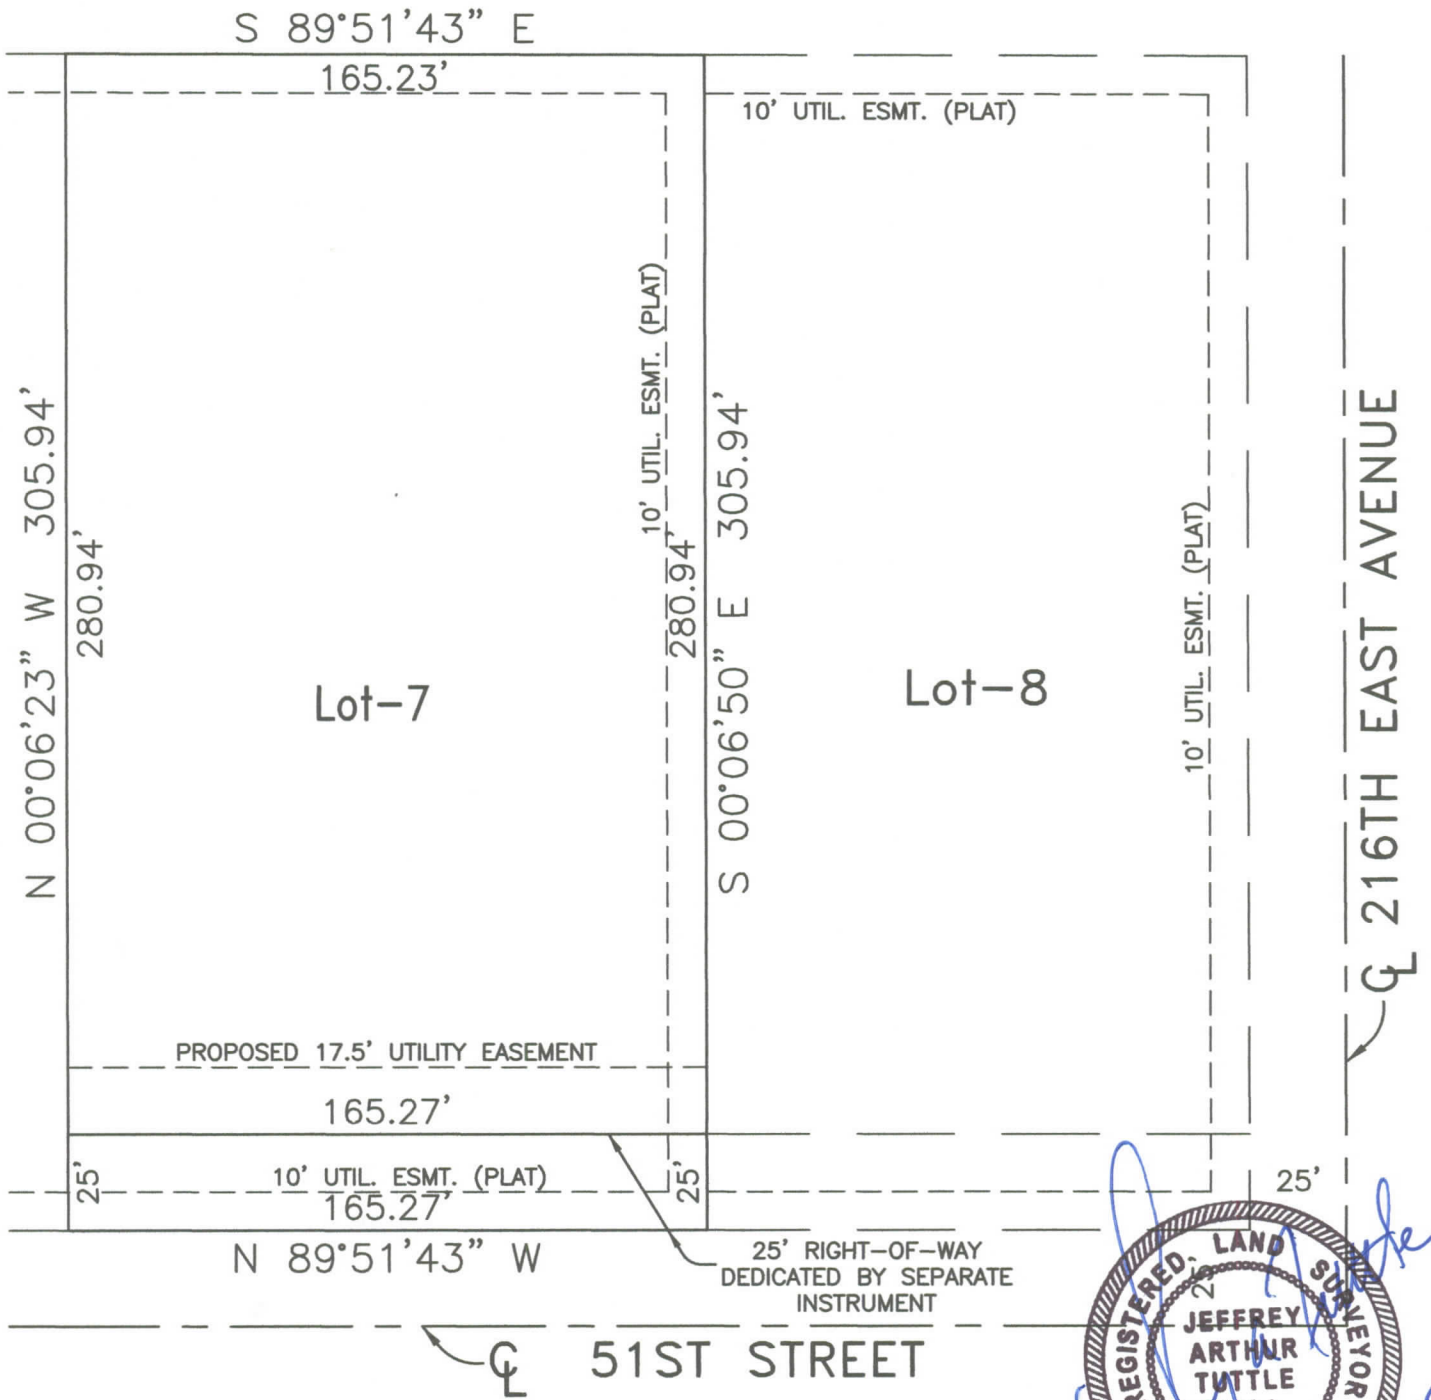

EXHIBIT "A"

1"=50'

TUTTLE & ASSOCIATES, INC.

9718 East 55th Place South
Tulsa, Oklahoma 74146
Phone: (918) 663-5567

Date: 02/09/17

Drawn: RWT

Checked: JAT

Job Number: 5046

Sheet 1 of 1