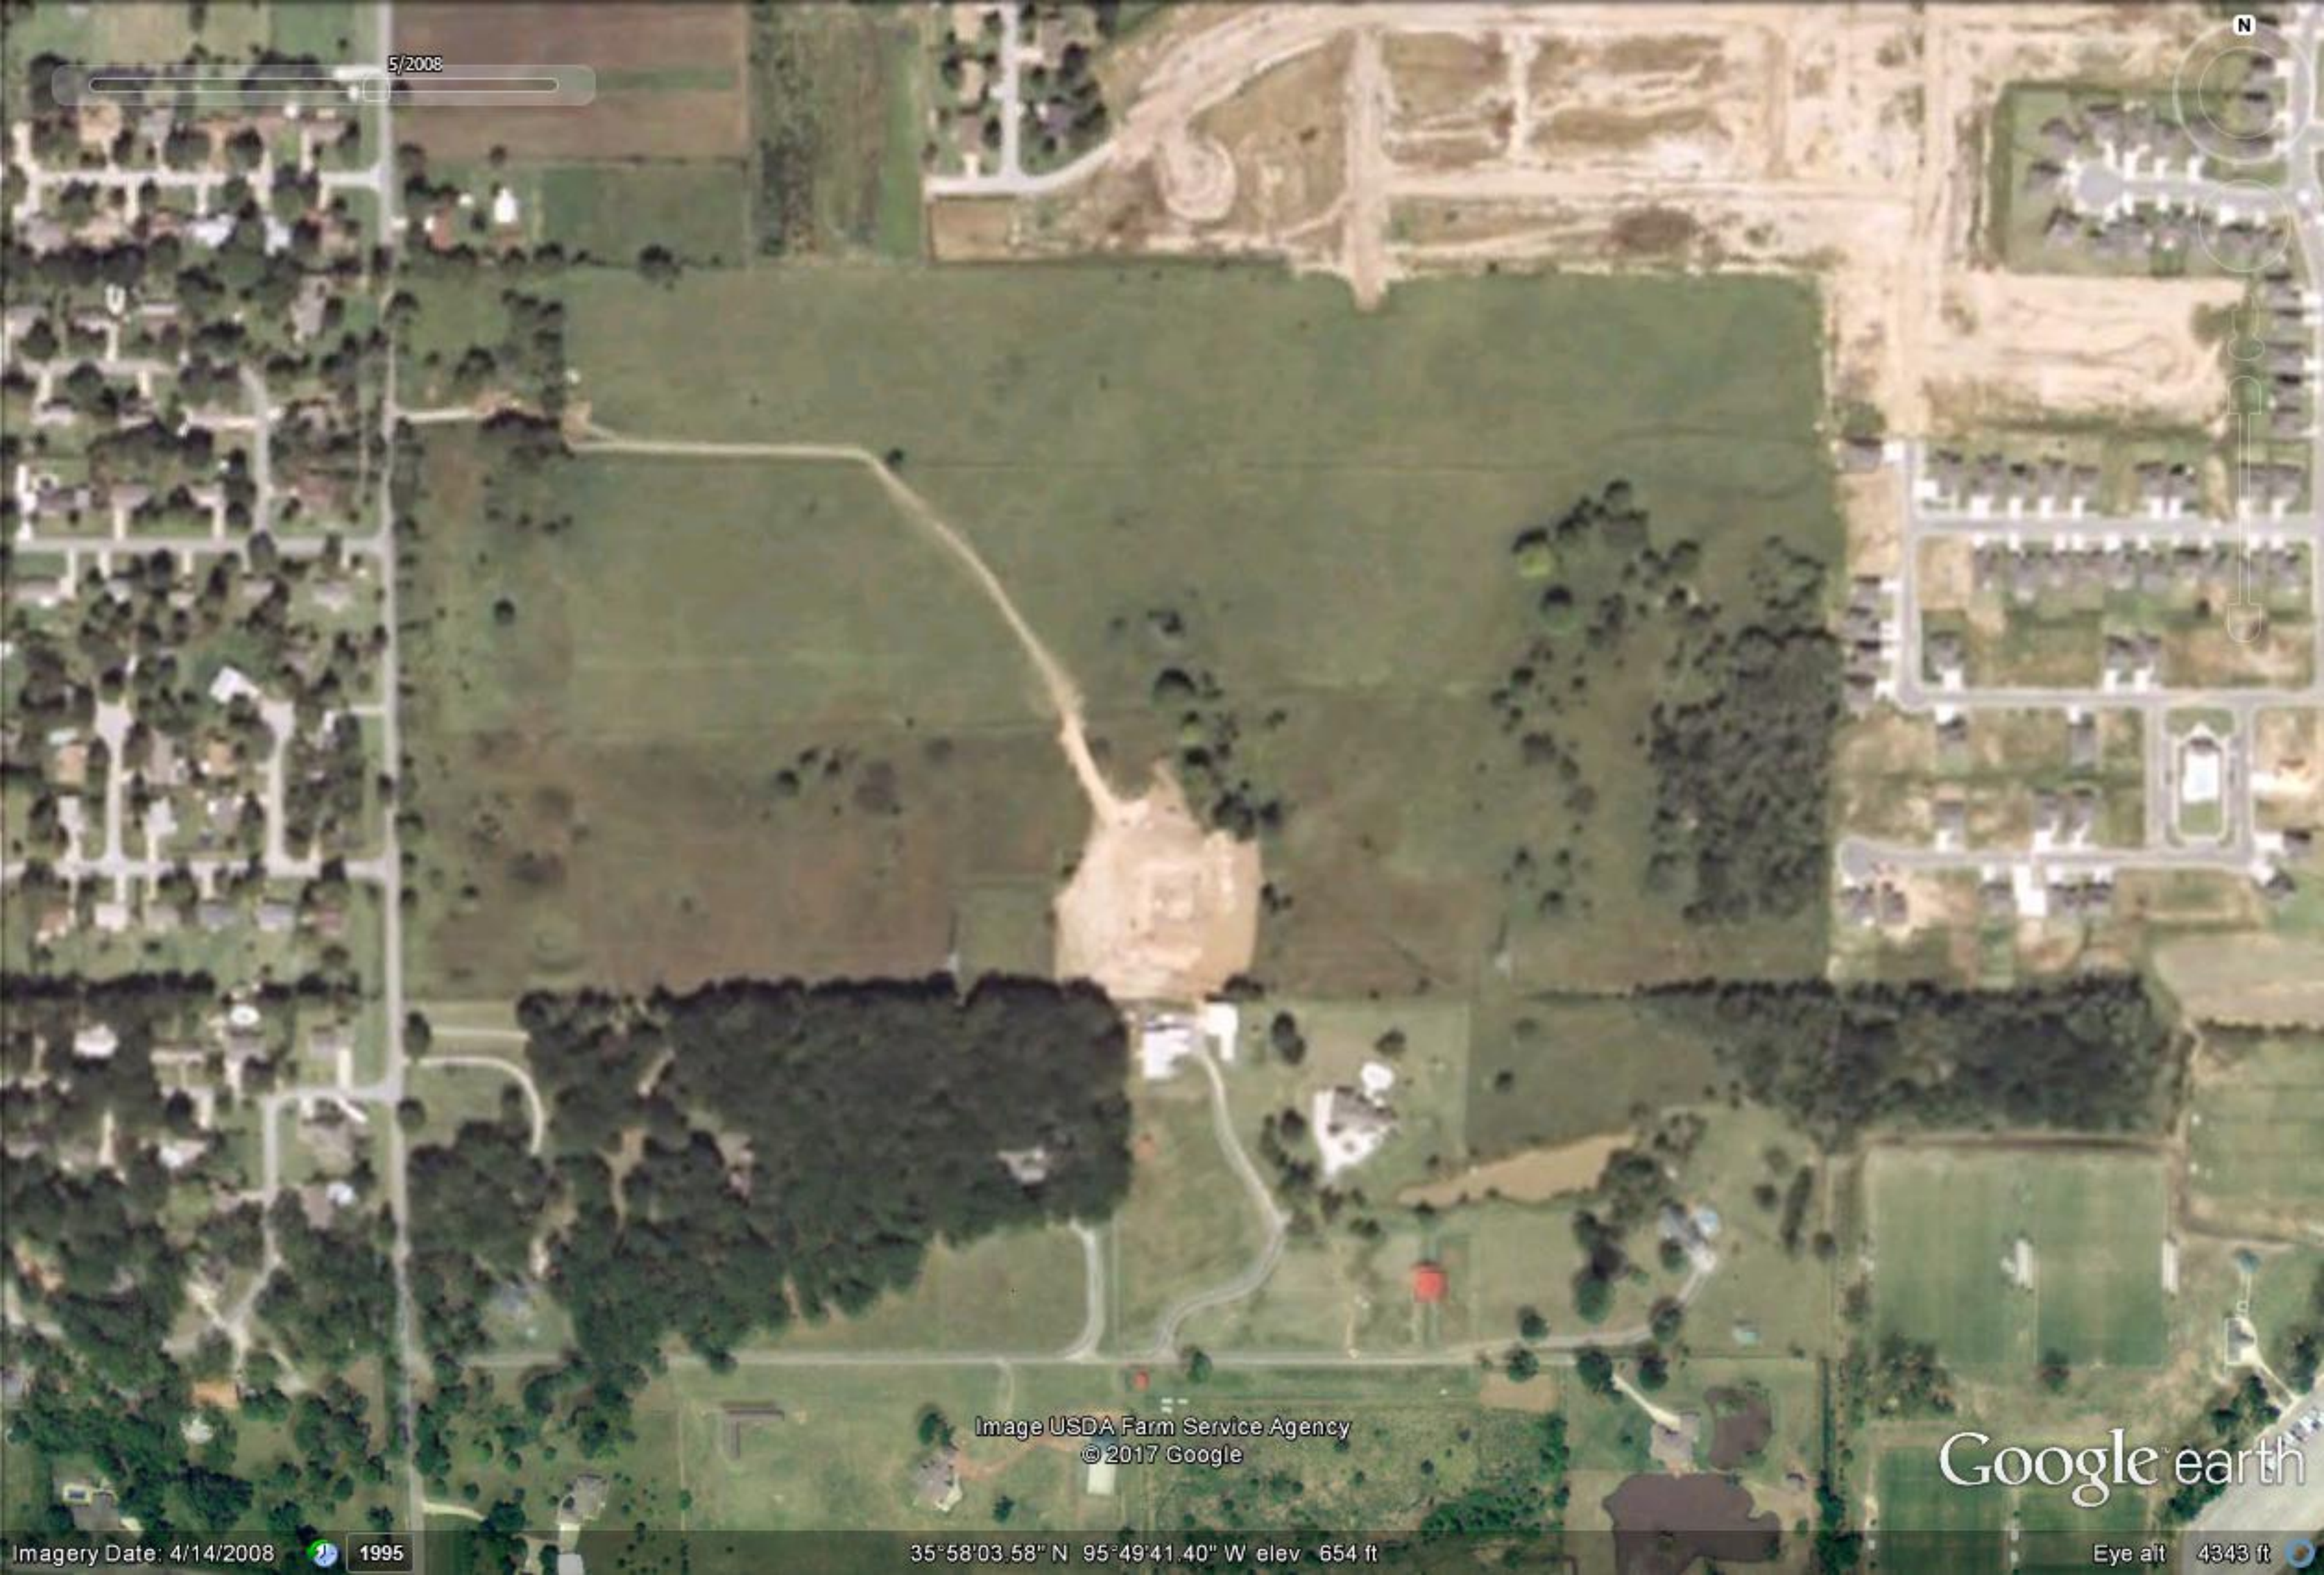

5/2008

Image USDA Farm Service Agency
© 2017 Google

Google earth

Imagery Date: 4/14/2008

1995

35°58'03.58" N 95°49'41.40" W elev 654 ft

Eye alt 4343 ft