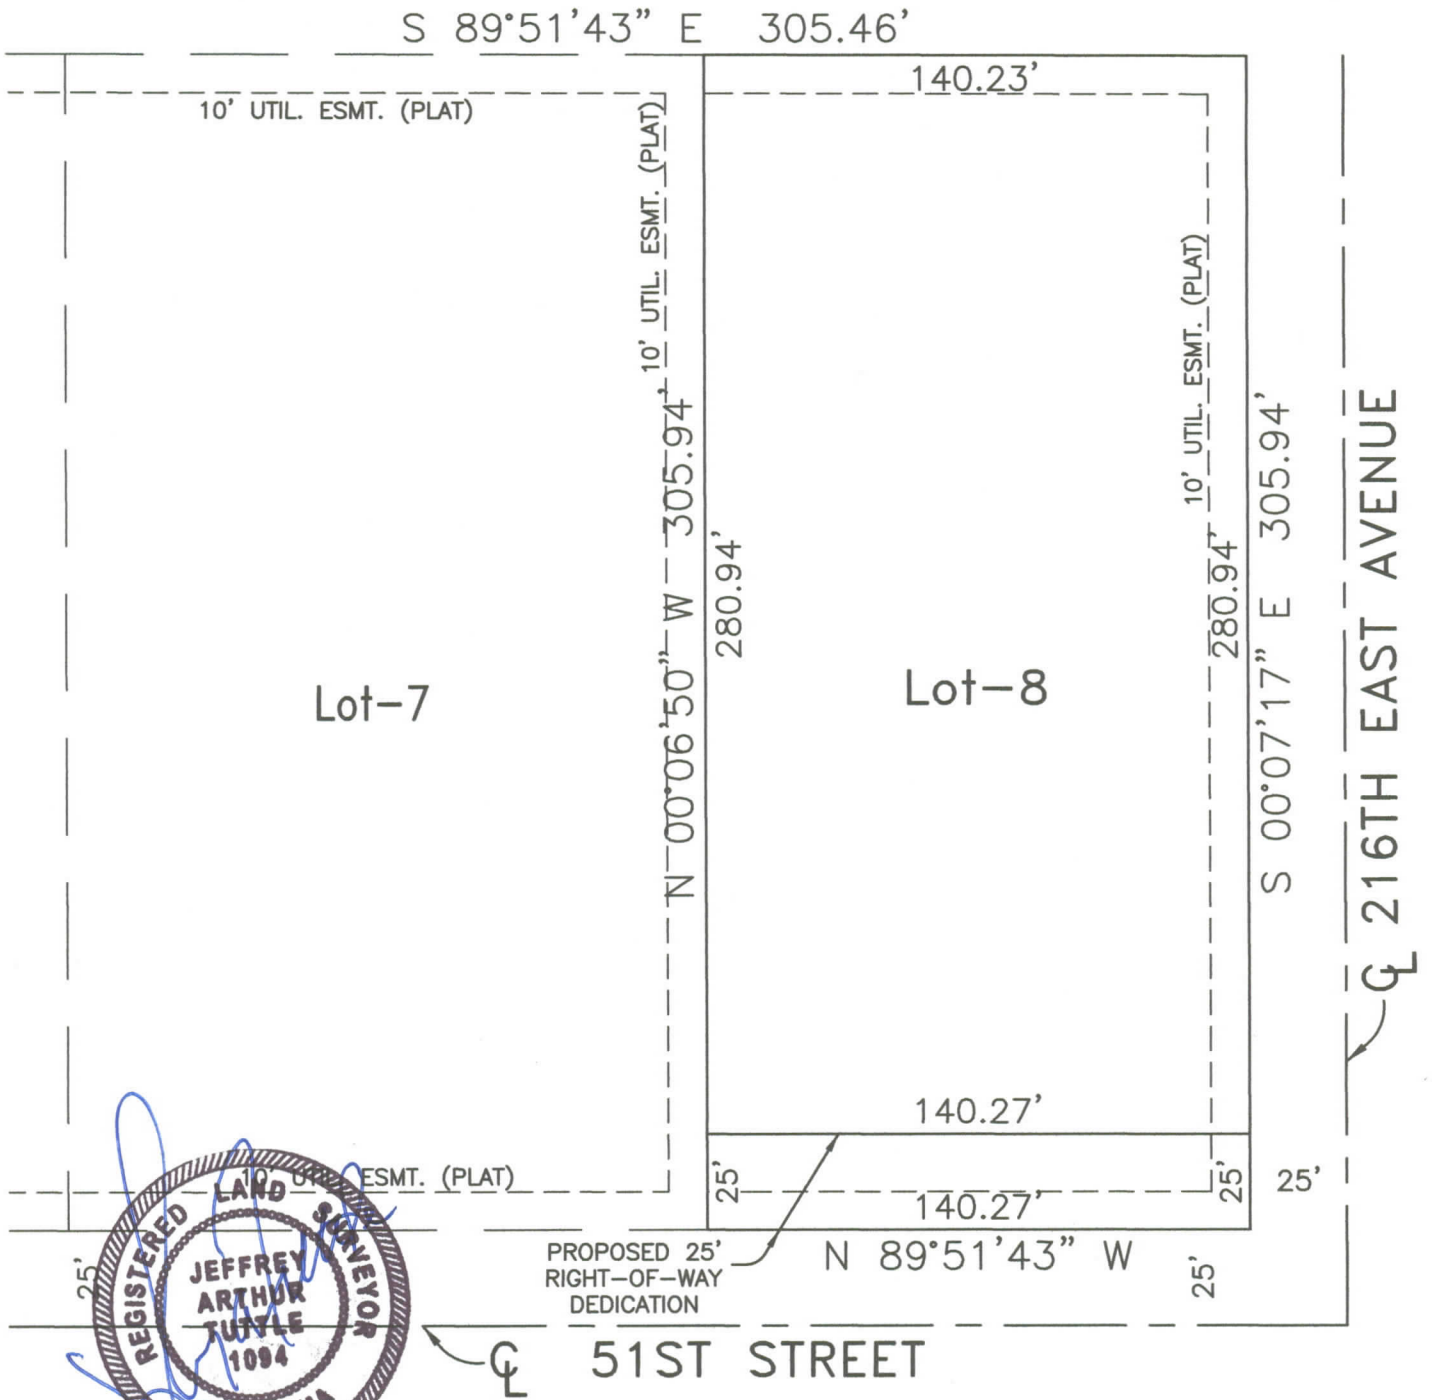

EXHIBIT "A"

TUTTLE & ASSOCIATES, INC.
 9718 East 55th Place South
 Tulsa, Oklahoma 74146
 Phone: (918) 663-5567

Date: 02/09/17
Drawn: RWT
Checked: JAT
Job Number: 5046
Sheet 1 of 1