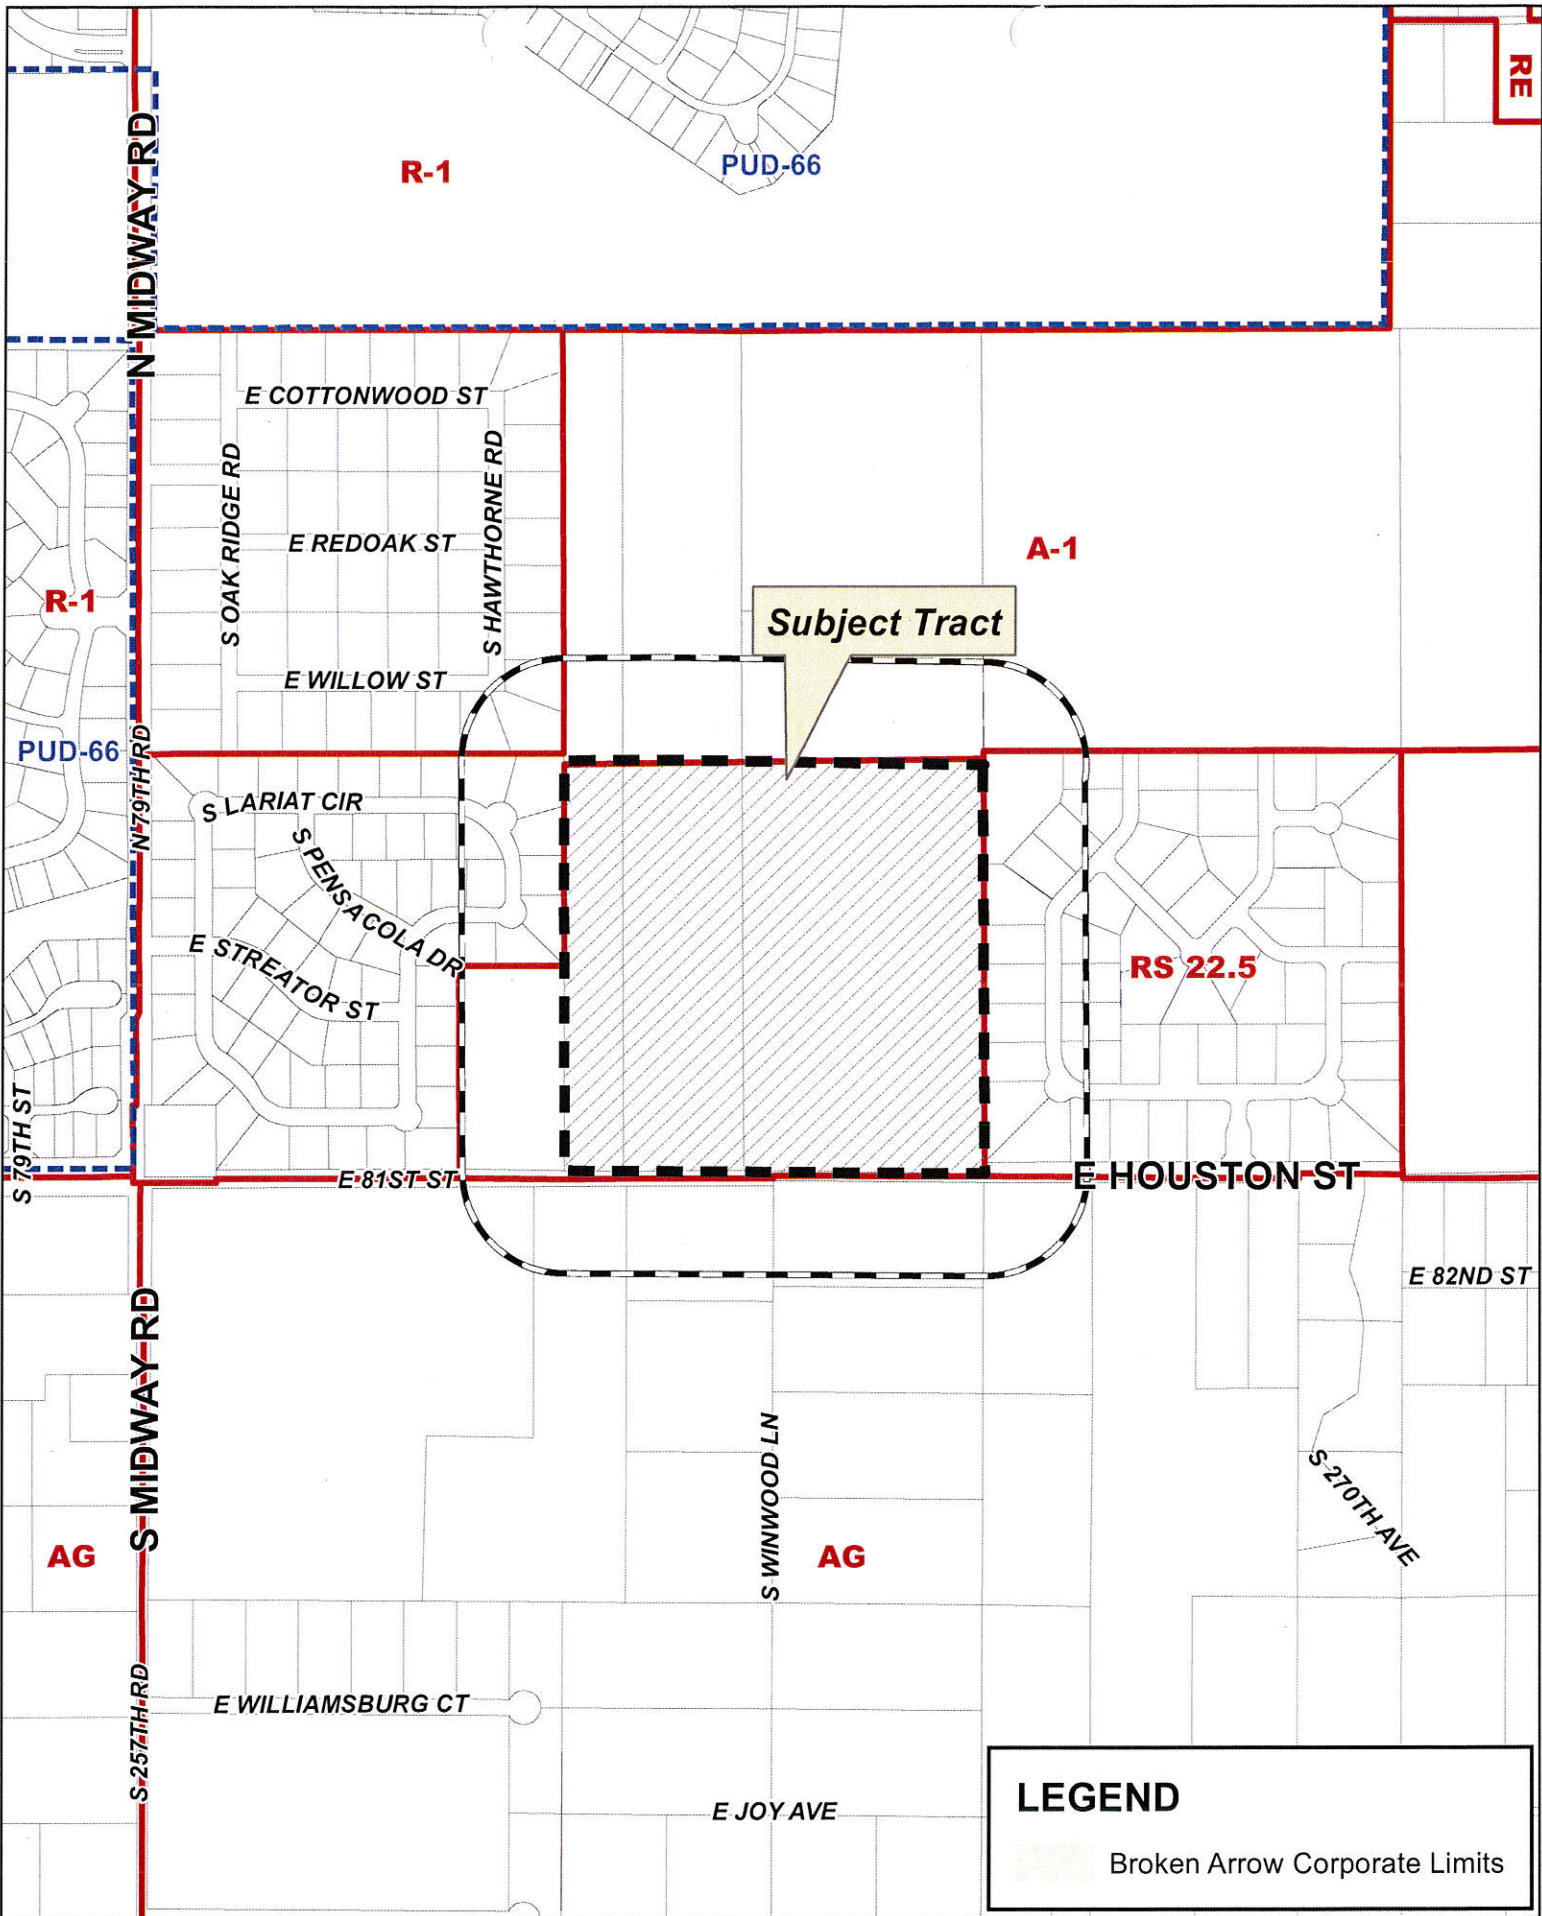

Subject Tract

LEGEND

 Broken Arrow Corporate Limits

 300' Radius

 Subject Tract

**ARMORY LLC
ANNEXATION**

11 18-15

RE

R-1

PUD-66

R-1

A-1

Subject Tract

RS 22.5

AG

AG

LEGEND

Broken Arrow Corporate Limits

300' Radius

Subject Tract

**ARMORY LLC
ANNEXATION**

11 18-15