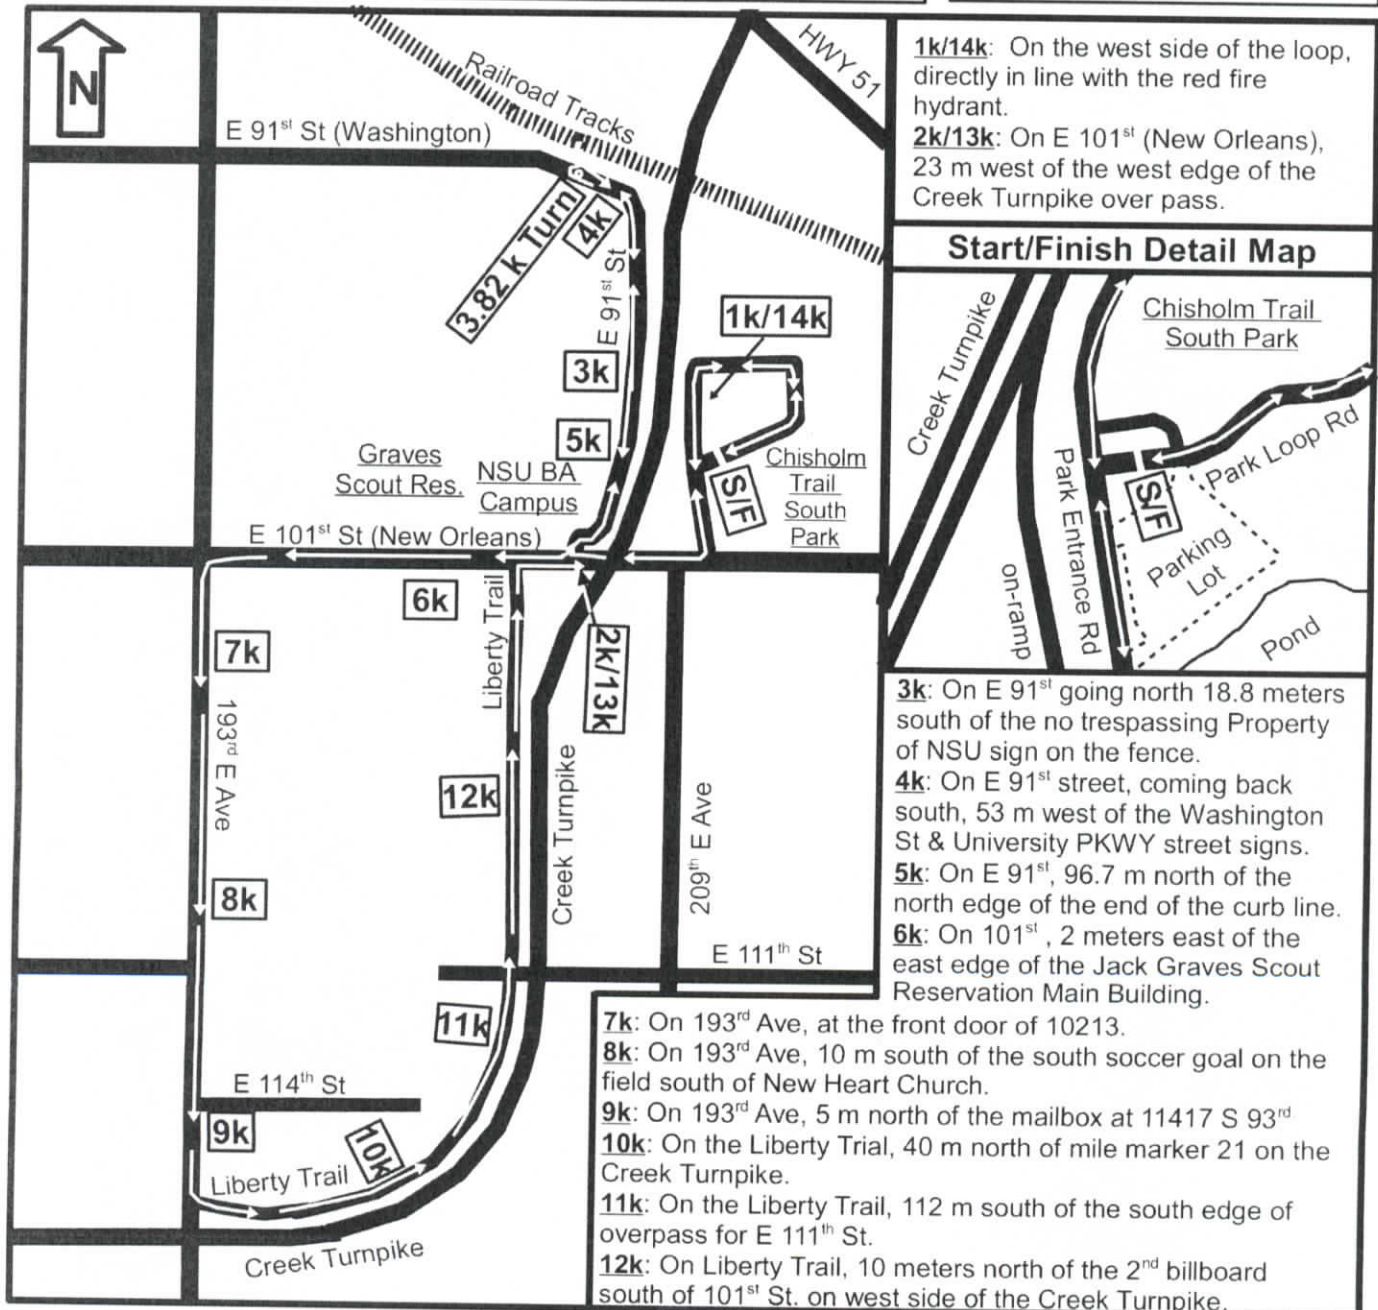

USATF Certification
OK15021DG

Chisholm Trail South Park 15k
Broken Arrow, OK – 15,000 m

Effective Dates
4/17/15-12/31/25

Measured by:
Martin Updike of I:40 Race
Service on 3/29/15
918-577-1956,
martin@i40raceservice.com

Race Contact:
April Sailsbury,
Broken Arrow Chamber
918-893-2108,
april.sailsbury@bachamber.com

Start/ Finish and km splits are
marked with yellow paint and
nails w/ washers. Shortest
possible Route was used, no
restrictions

Start/Finish: On the south end of the loop road through Chisholm Trail South Park, 25.5 meters east of the stop sign on the NE corner of intersection at the start of the loop.
Turnaround: On 91st St, 19.1 m west of the west edge of the creek culvert. The creek has white rocks in the creek bed on NSU's property (south side of RD).

Elevations:
Start: 209 meters
Finish: 209 meters
Low: 193 meters
High: 214 meters

1k/14k: On the west side of the loop, directly in line with the red fire hydrant.
2k/13k: On E 101st (New Orleans), 23 m west of the west edge of the Creek Turnpike over pass.