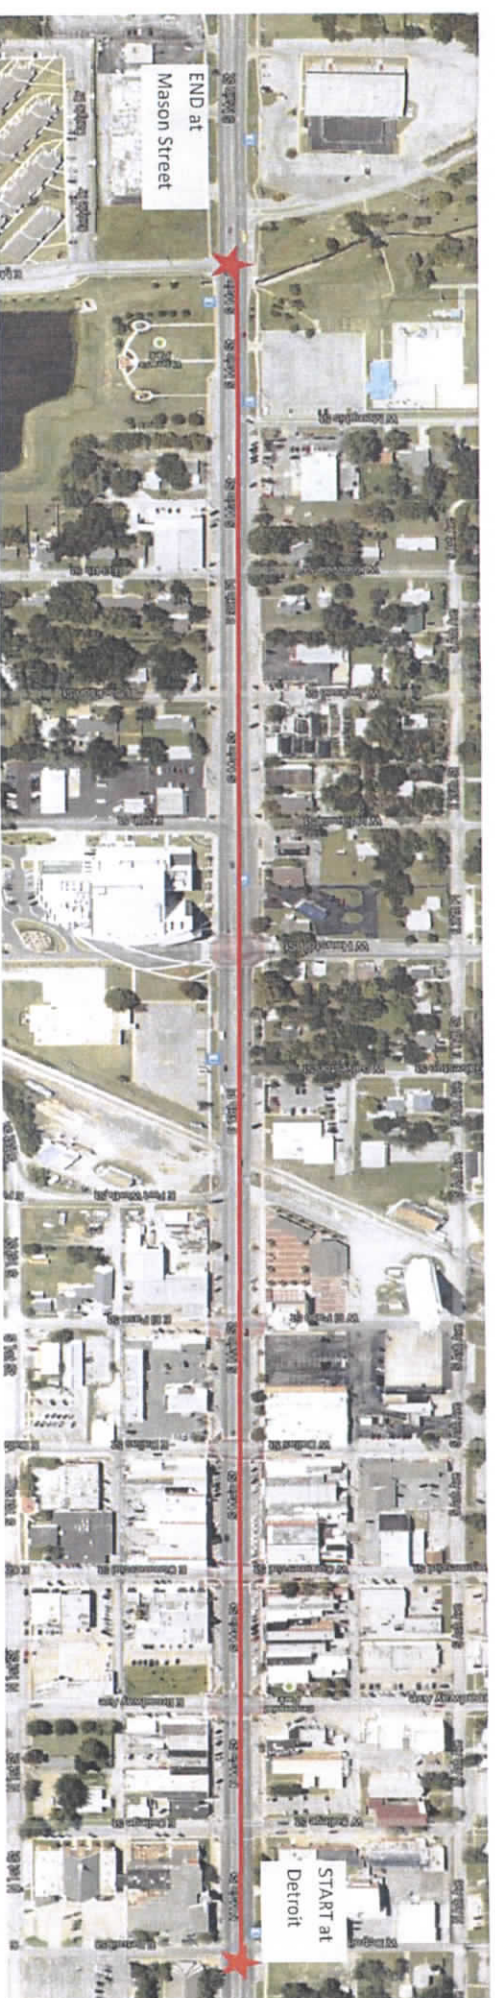

Map A

The Rooster Days Parade will march down Main Street. Parade line up will be from Detroit to Broadway. The Parade route will be from Broadway to Mason Street.

ROOSTER DAYS PARADE LINE UP / ROUTE

If you have any questions, please call the Broken Arrow Chamber at (918) 251-1518

Map B

USATF Certification
OK15021DG

Chisholm Trail South Park 15k
Broken Arrow, OK – 15,000 m

Effective Dates
4/17/15-12/31/25

Measured by:
Martin Updike of I:40 Race
Service on 3/29/15
918-577-1956,
martin@i40raceservice.com

Start/Finish: On the south end of the loop road through Chisholm Trail South Park, 25.5 meters east of the stop sign on the NE corner of intersection at the start of the loop.
Turnaround: On 91st St, 19.1 m west of the west edge of the creek culvert. The creek has white rocks in the creek bed on NSU's property (south side of RD).

7k: On 193rd Ave, at the front door of 10213.
8k: On 193rd Ave, 10 m south of the south soccer goal on the field south of New Heart Church.
9k: On 193rd Ave, 5 m north of the mailbox at 11417 S 93rd
10k: On the Liberty Trail, 40 m north of mile marker 21 on the Creek Turnpike.
11k: On the Liberty Trail, 112 m south of the south edge of overpass for E 111th St.
12k: On Liberty Trail, 10 meters north of the 2nd billboard south of 101st St. on west side of the Creek Turnpike.