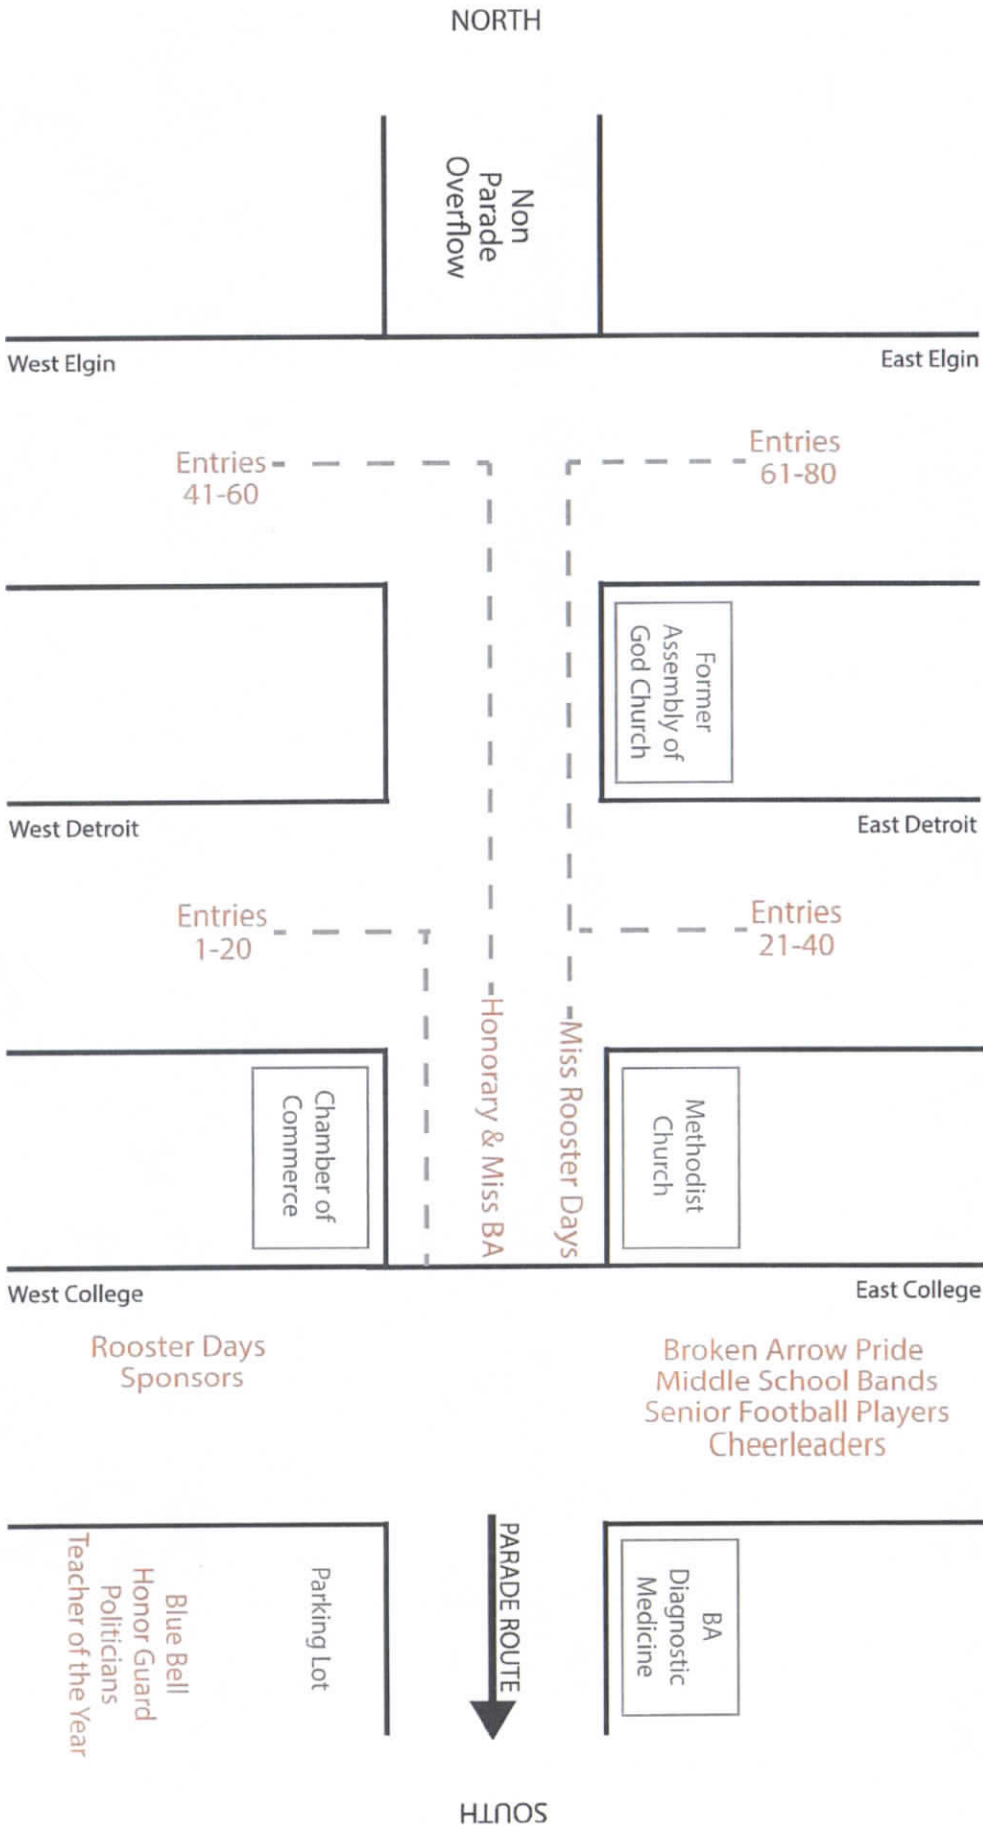

Map A

The Rooster Days Parade will march down Main Street. Parade line up will be from Detroit to Broadway. The Parade route will be from Broadway to Mason Street.

ROOSTER DAYS PARADE LINE UP / ROUTE

If you have any questions, please call the Broken Arrow Chamber at (918) 251-1518

Start/Finish: On the south end of the loop road through Chisholm Trail South Park, 25.5 meters east of the stop sign on the NE corner of intersection at the start of the loop.
Turnaround: On 91st St, 19.1 m west of the west edge of the creek culvert. The creek has white rocks in the creek bed on NSU's property (south side of RD).

Elevations:
Start: 209 meters
Finish: 209 meters
Low: 193 meters
High: 214 meters

1k/14k: On the west side of the loop, directly in line with the red fire hydrant.
2k/13k: On E 101st (New Orleans), 23 m west of the west edge of the Creek Turnpike over pass.

7k: On 193rd Ave, at the front door of 10213.
8k: On 193rd Ave, 10 m south of the south soccer goal on the field south of New Heart Church.
9k: On 193rd Ave, 5 m north of the mailbox at 11417 S 93rd
10k: On the Liberty Trail, 40 m north of mile marker 21 on the Creek Turnpike.
11k: On the Liberty Trail, 112 m south of the south edge of overpass for E 111th St.
12k: On Liberty Trail, 10 meters north of the 2nd billboard south of 101st St. on west side of the Creek Turnpike.