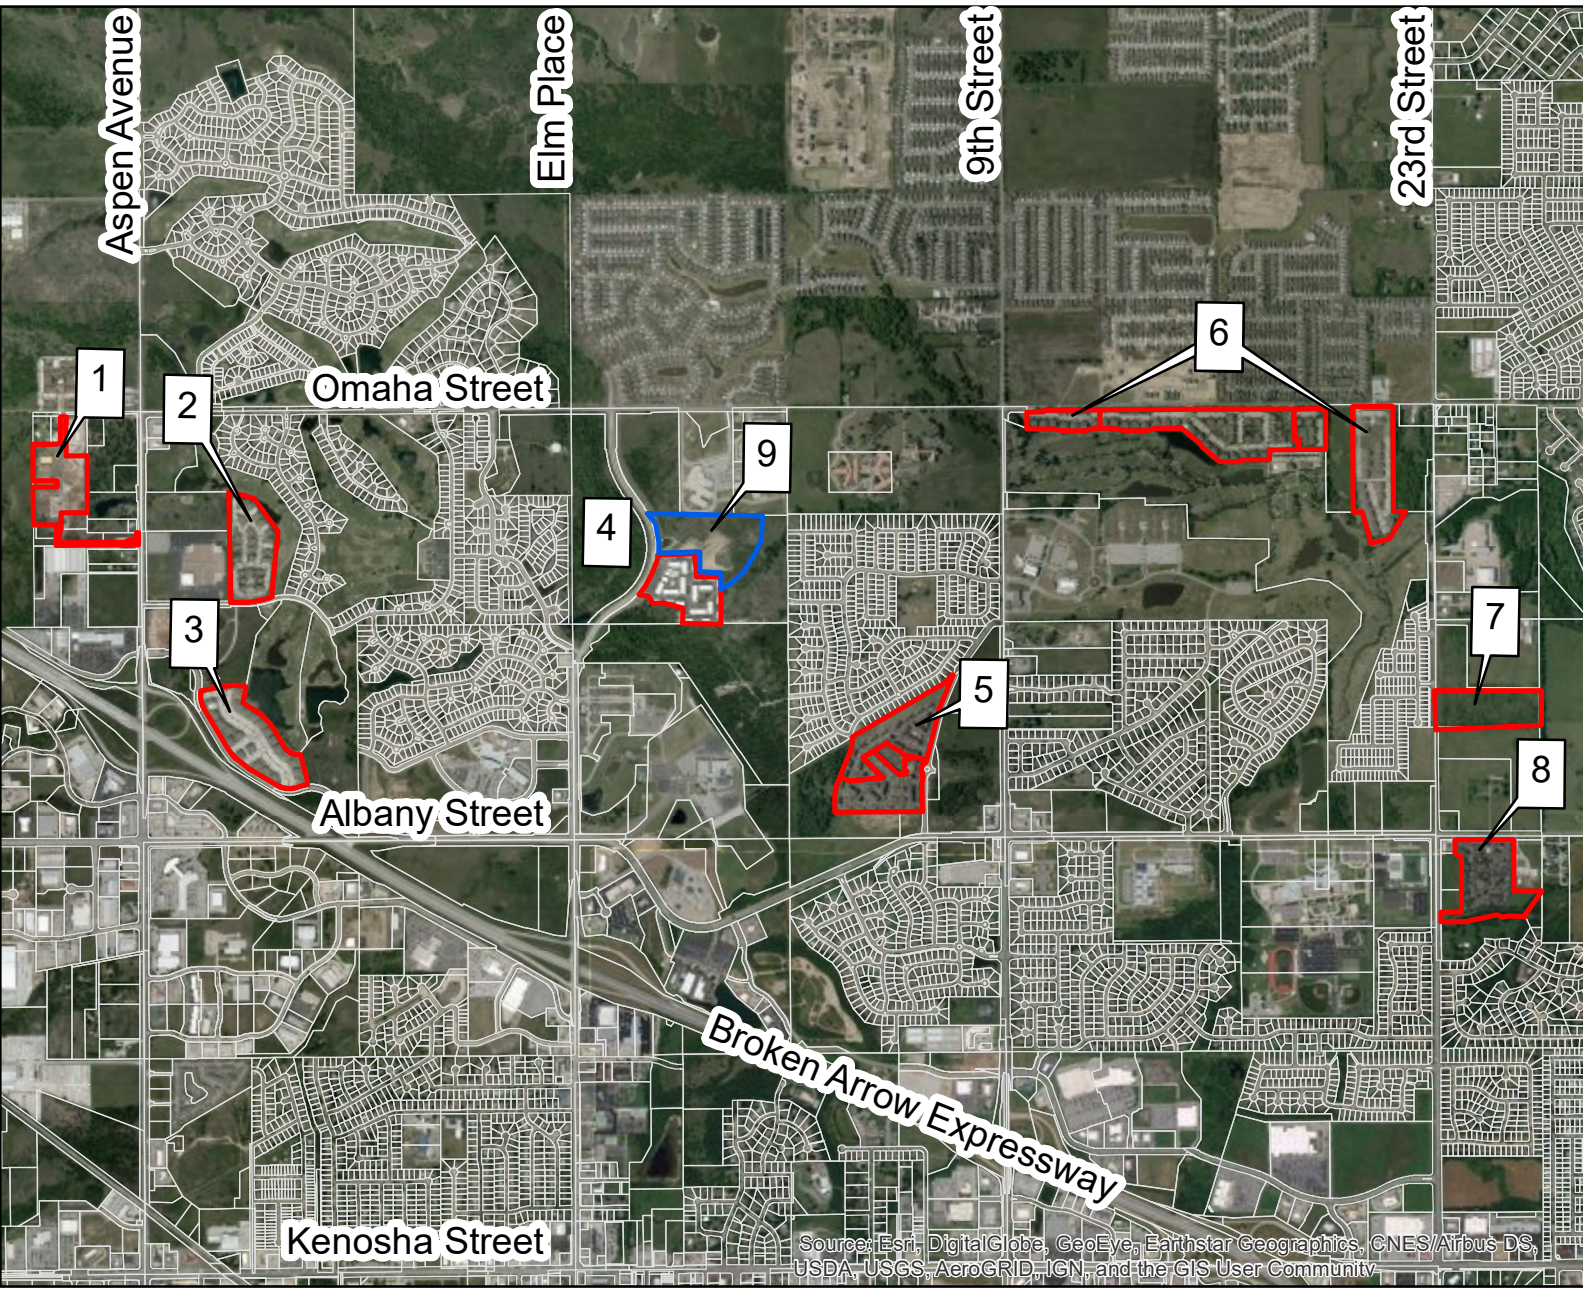

Apartments North of the Broken Arrow Expressway

Source: Esri, DigitalGlobe, GeoEye, Earthstar Geographics, CNES/Airbus DS, USDA, USGS, AeroGRID, IGN, and the GIS User Community

<u>ID</u>	<u>Apartment Name</u>	<u>Units</u>
1	Creekside Apartments (Sierra Apartments)	365
2	Heights at Battle Creek	276
3	The Greens at Battle Creek	378
4	Crown Village at Elm Ridge	397
5	Park at Mission Hills	594
6	The Greens at Broken Arrow	708
7	Scissortail Crossing	303
8	Quail Hollow	288
9	Centennial Crossing (Proposed)	320
Total Units		3629