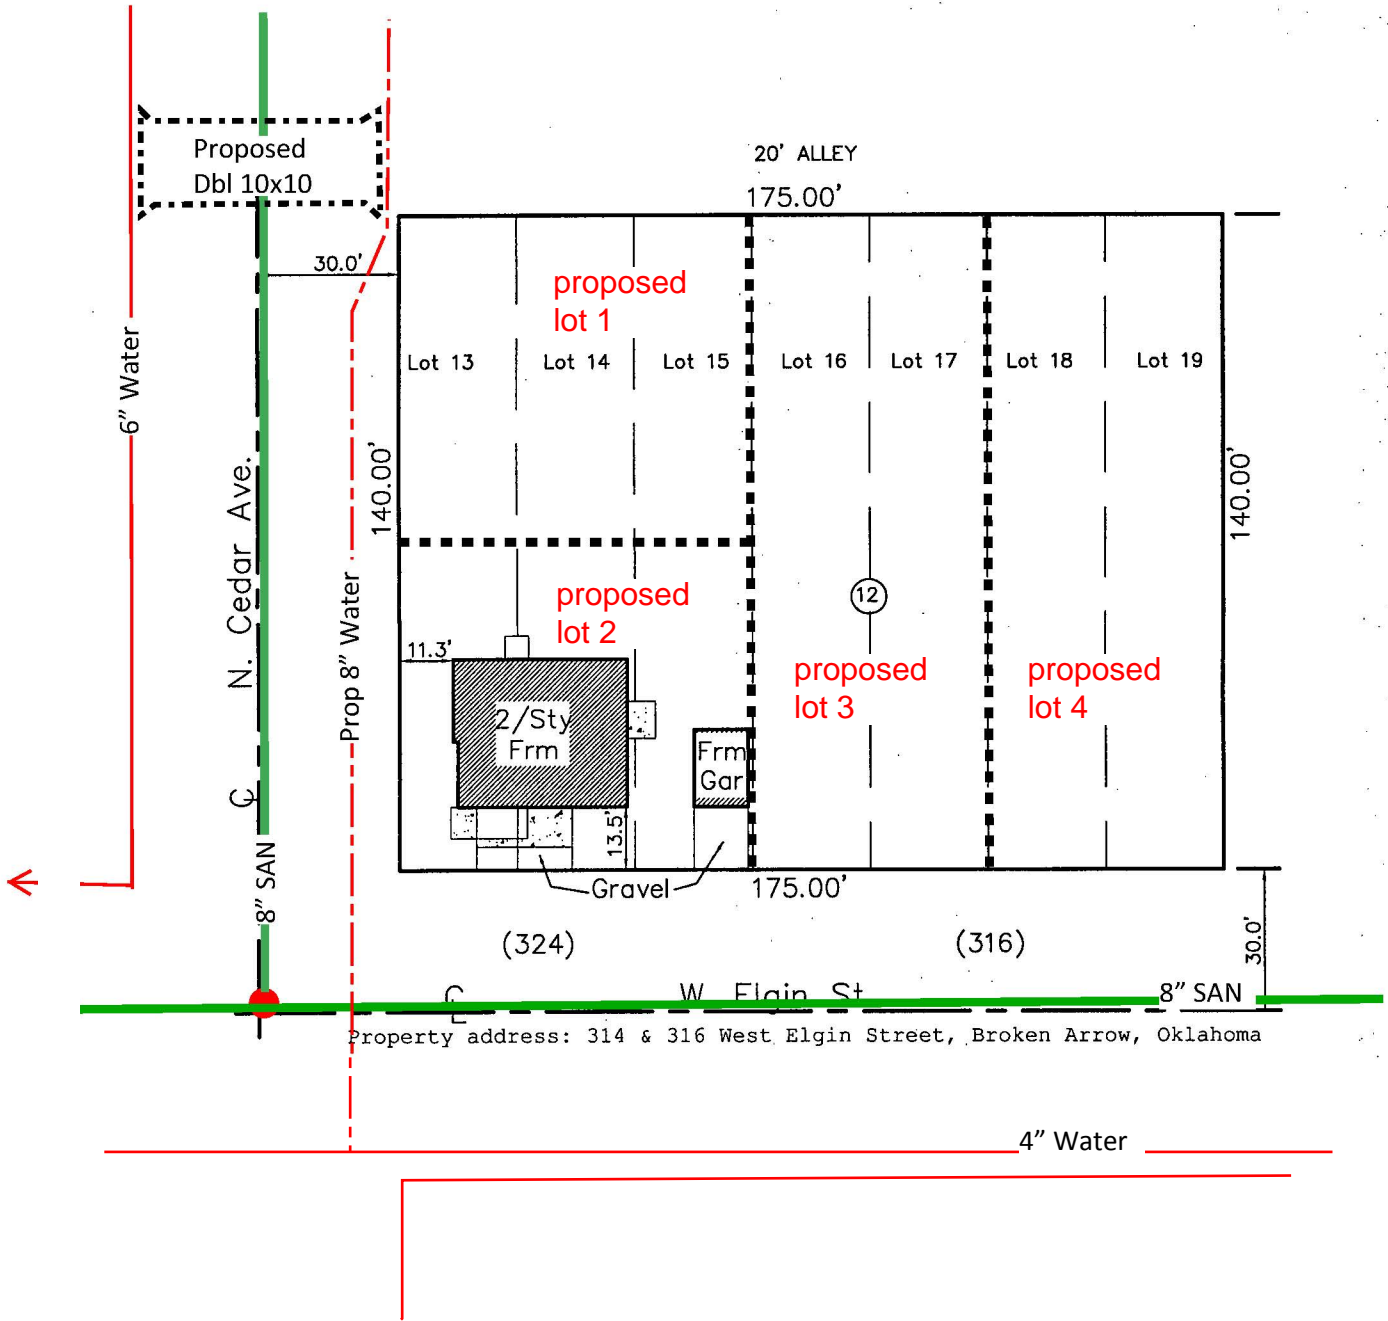

LOT SPLIT EXHIBIT
RoCo Properties, LLC

Sanders Engineering, Inc.
11502 S. 66th E. Ave.
Bixby, OK 74008
(918) 296-6067
rdsand1@sbcglobal.net