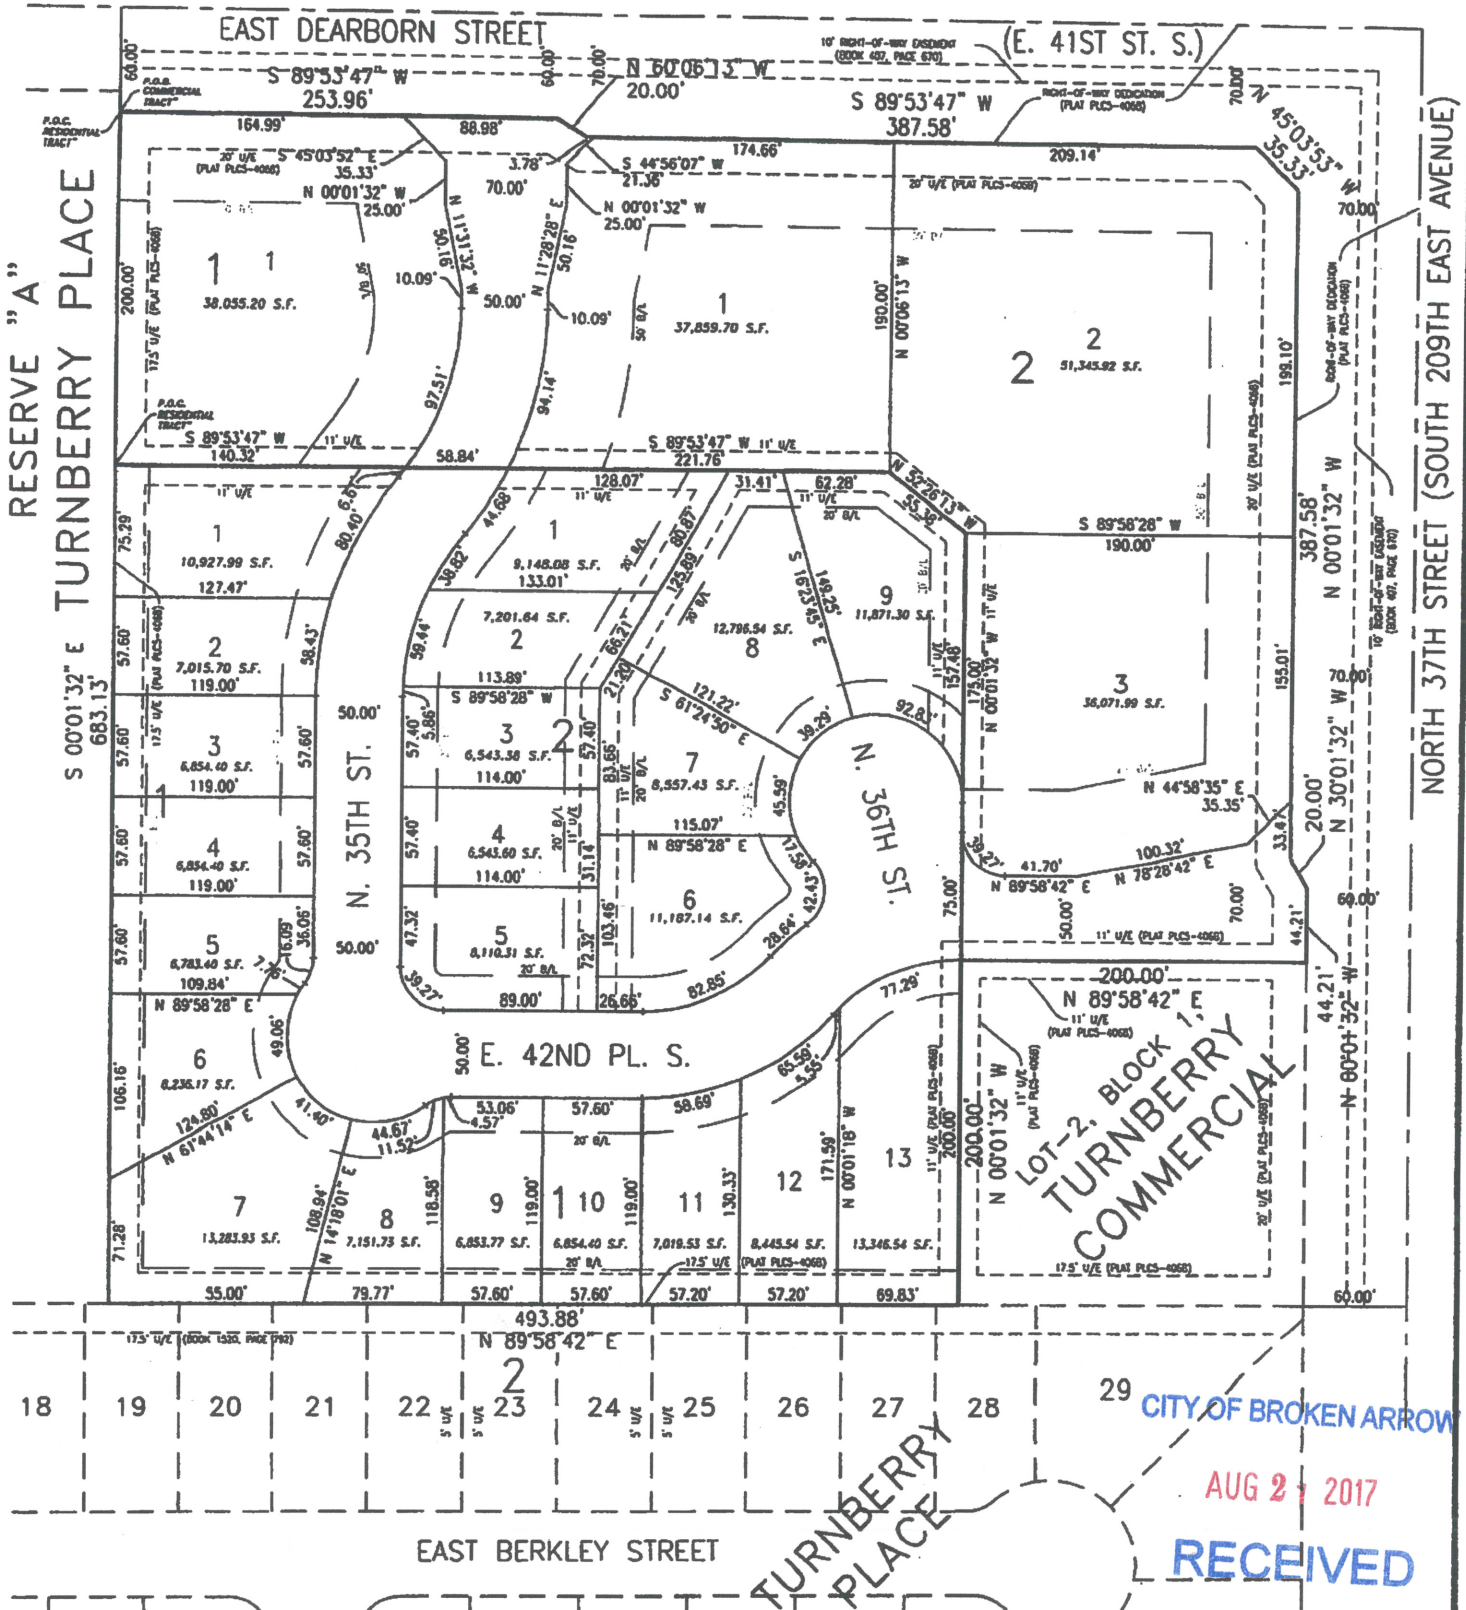

THE VILLAS AT TURNBERRY

RESERVE "A"
TURNBERRY PLACE
S 00°01'32" E 683.13'

NORTH 37TH STREET (SOUTH 209TH EAST AVENUE)

CITY OF BROKEN ARROW
AUG 2 2017
RECEIVED

1" = NTS

TUTTLE & ASSOCIATES, INC.

9718 East 55th Place South
Tulsa, Oklahoma 74146
Phone: (918) 663-5567

Date: 06/20/17
Drawn: RWT
Checked: JAT
Job Number:
Sheet 1 of 1