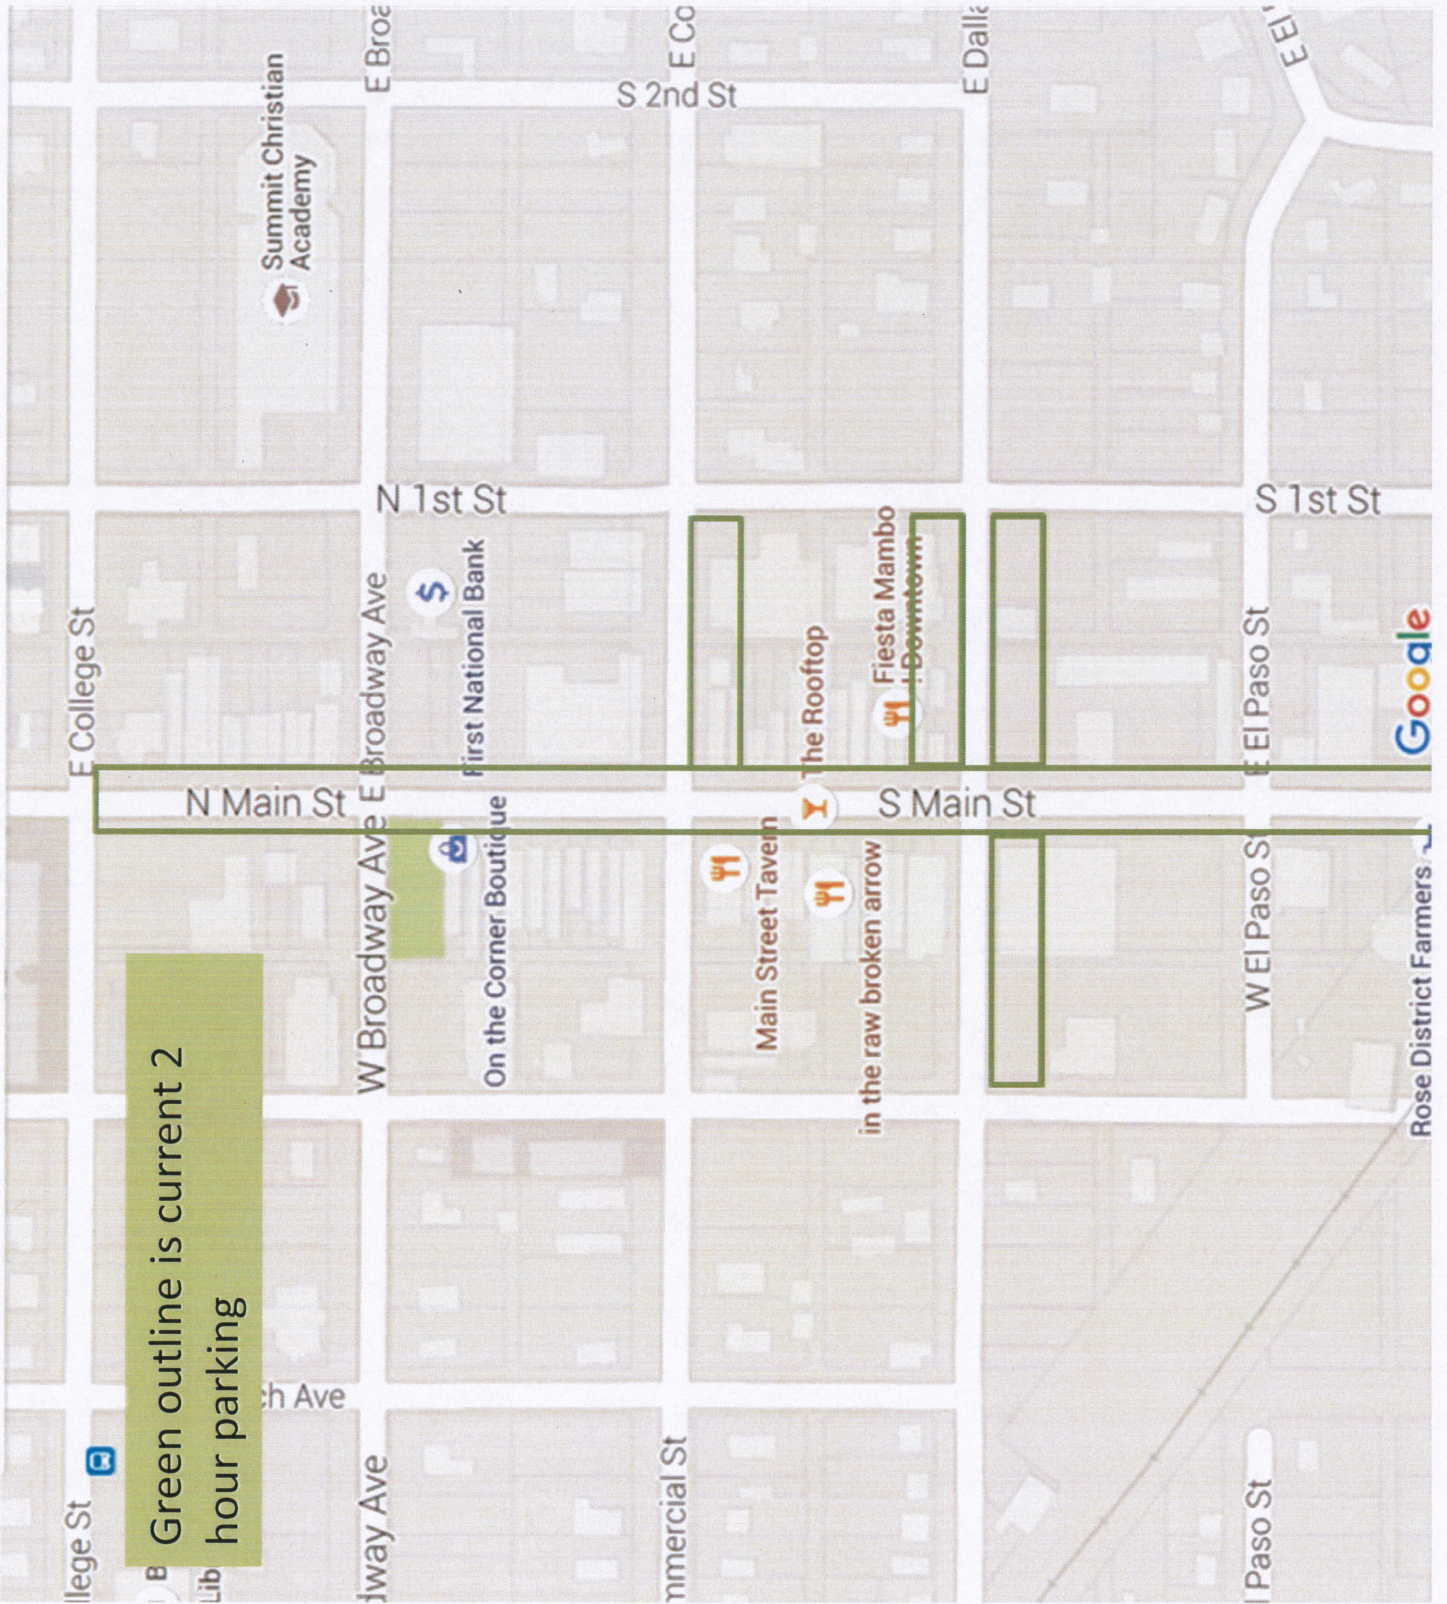

Green outline is current 2 hour parking

Green outline is current 2 hour parking

Blue outline is proposed additional 2 hour parking