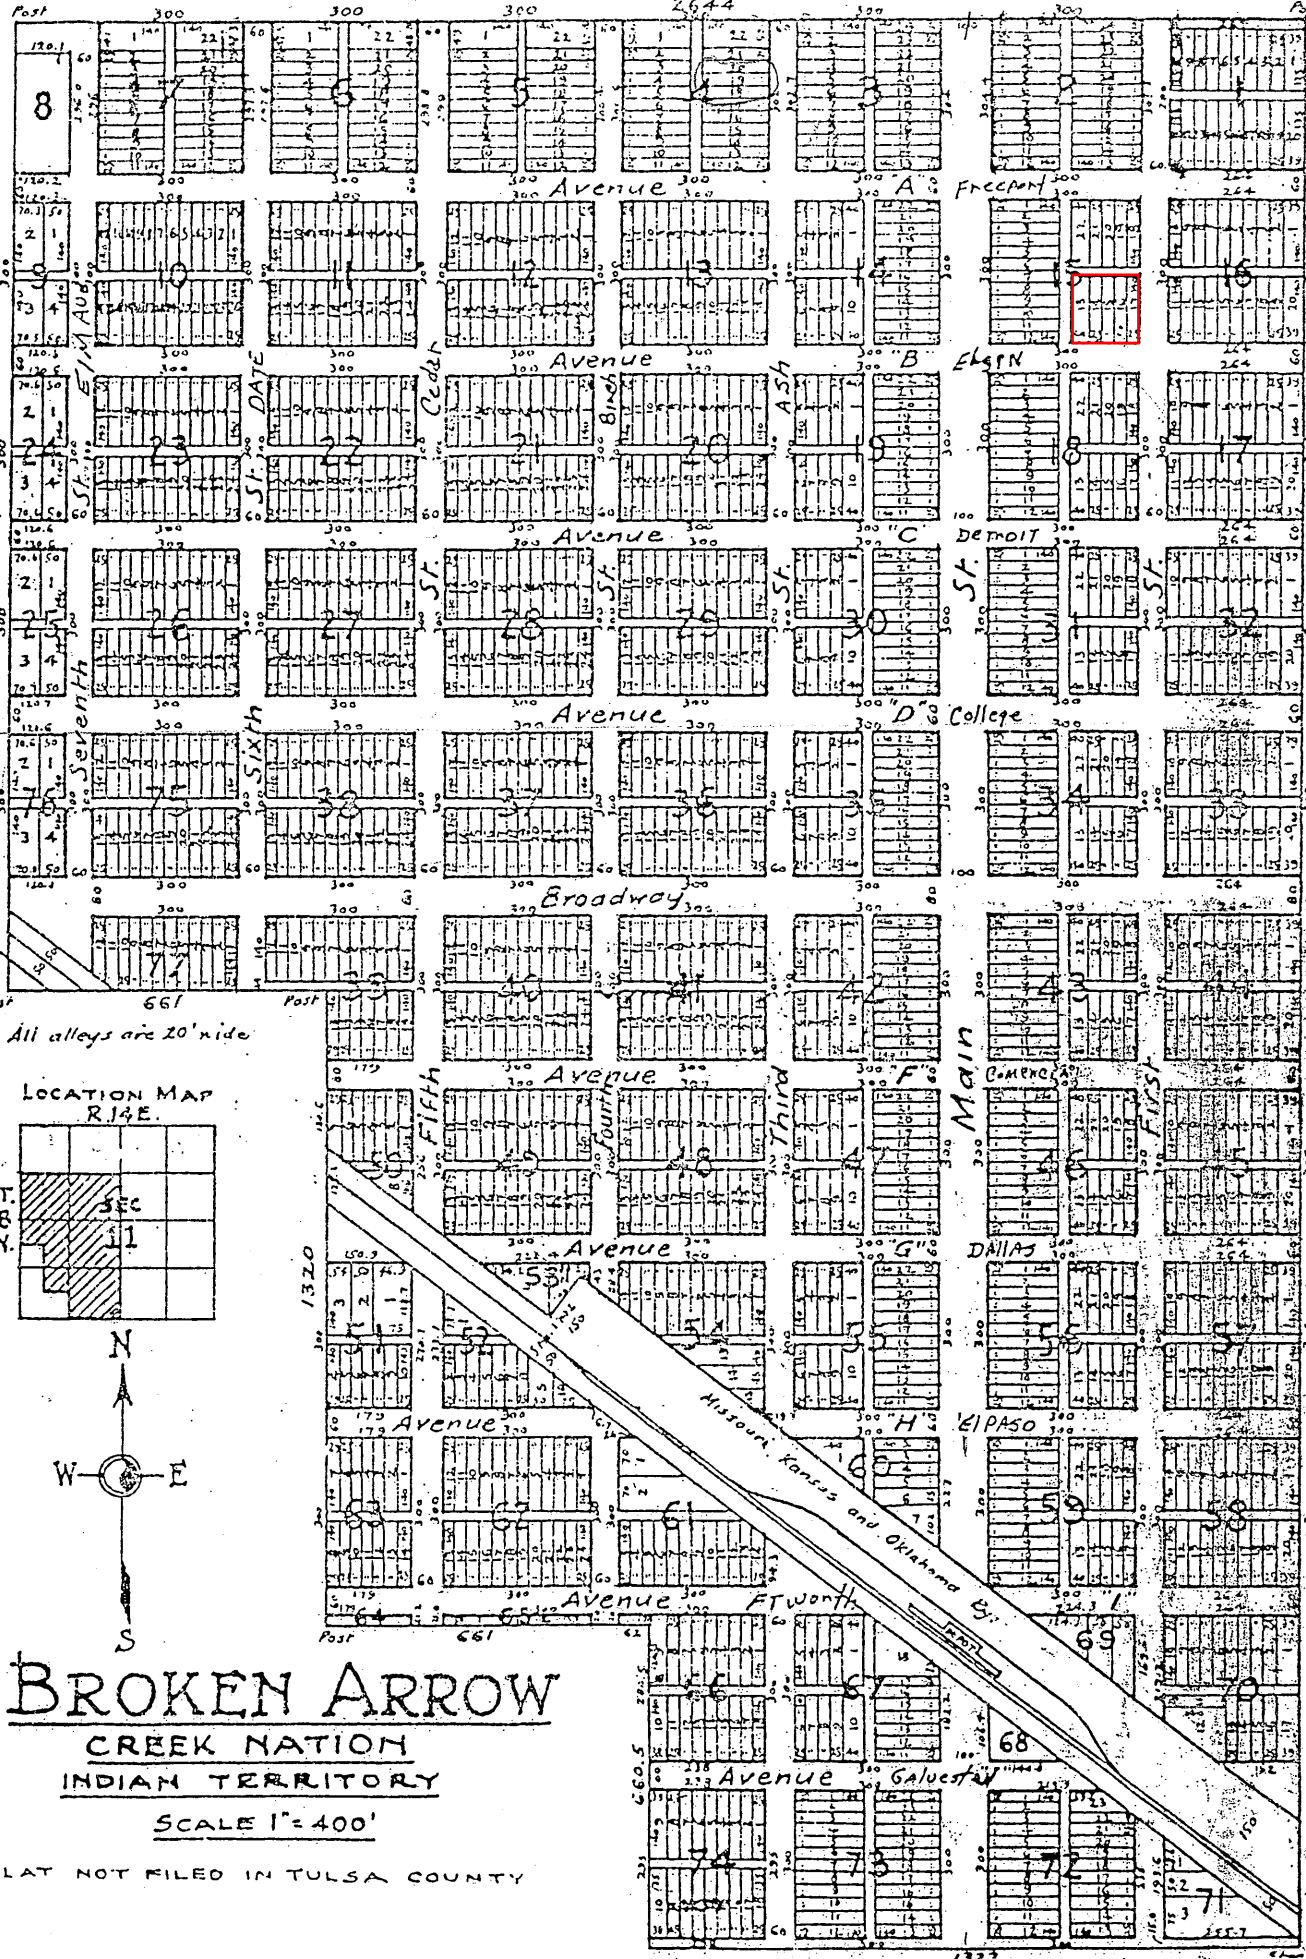

THE PLAT FEDERAL CITY - TULSA COUNTY - COPYRI...  
 FEDERAL CITY - TULSA COUNTY - COPYRI...  
 FEDERAL CITY - TULSA COUNTY - COPYRI...

All alleys are 20' wide

**BROKEN ARROW**  
**CREEK NATION**  
**INDIAN TERRITORY**  
 SCALE 1"=400'

PLAT NOT FILED IN TULSA COUNTY