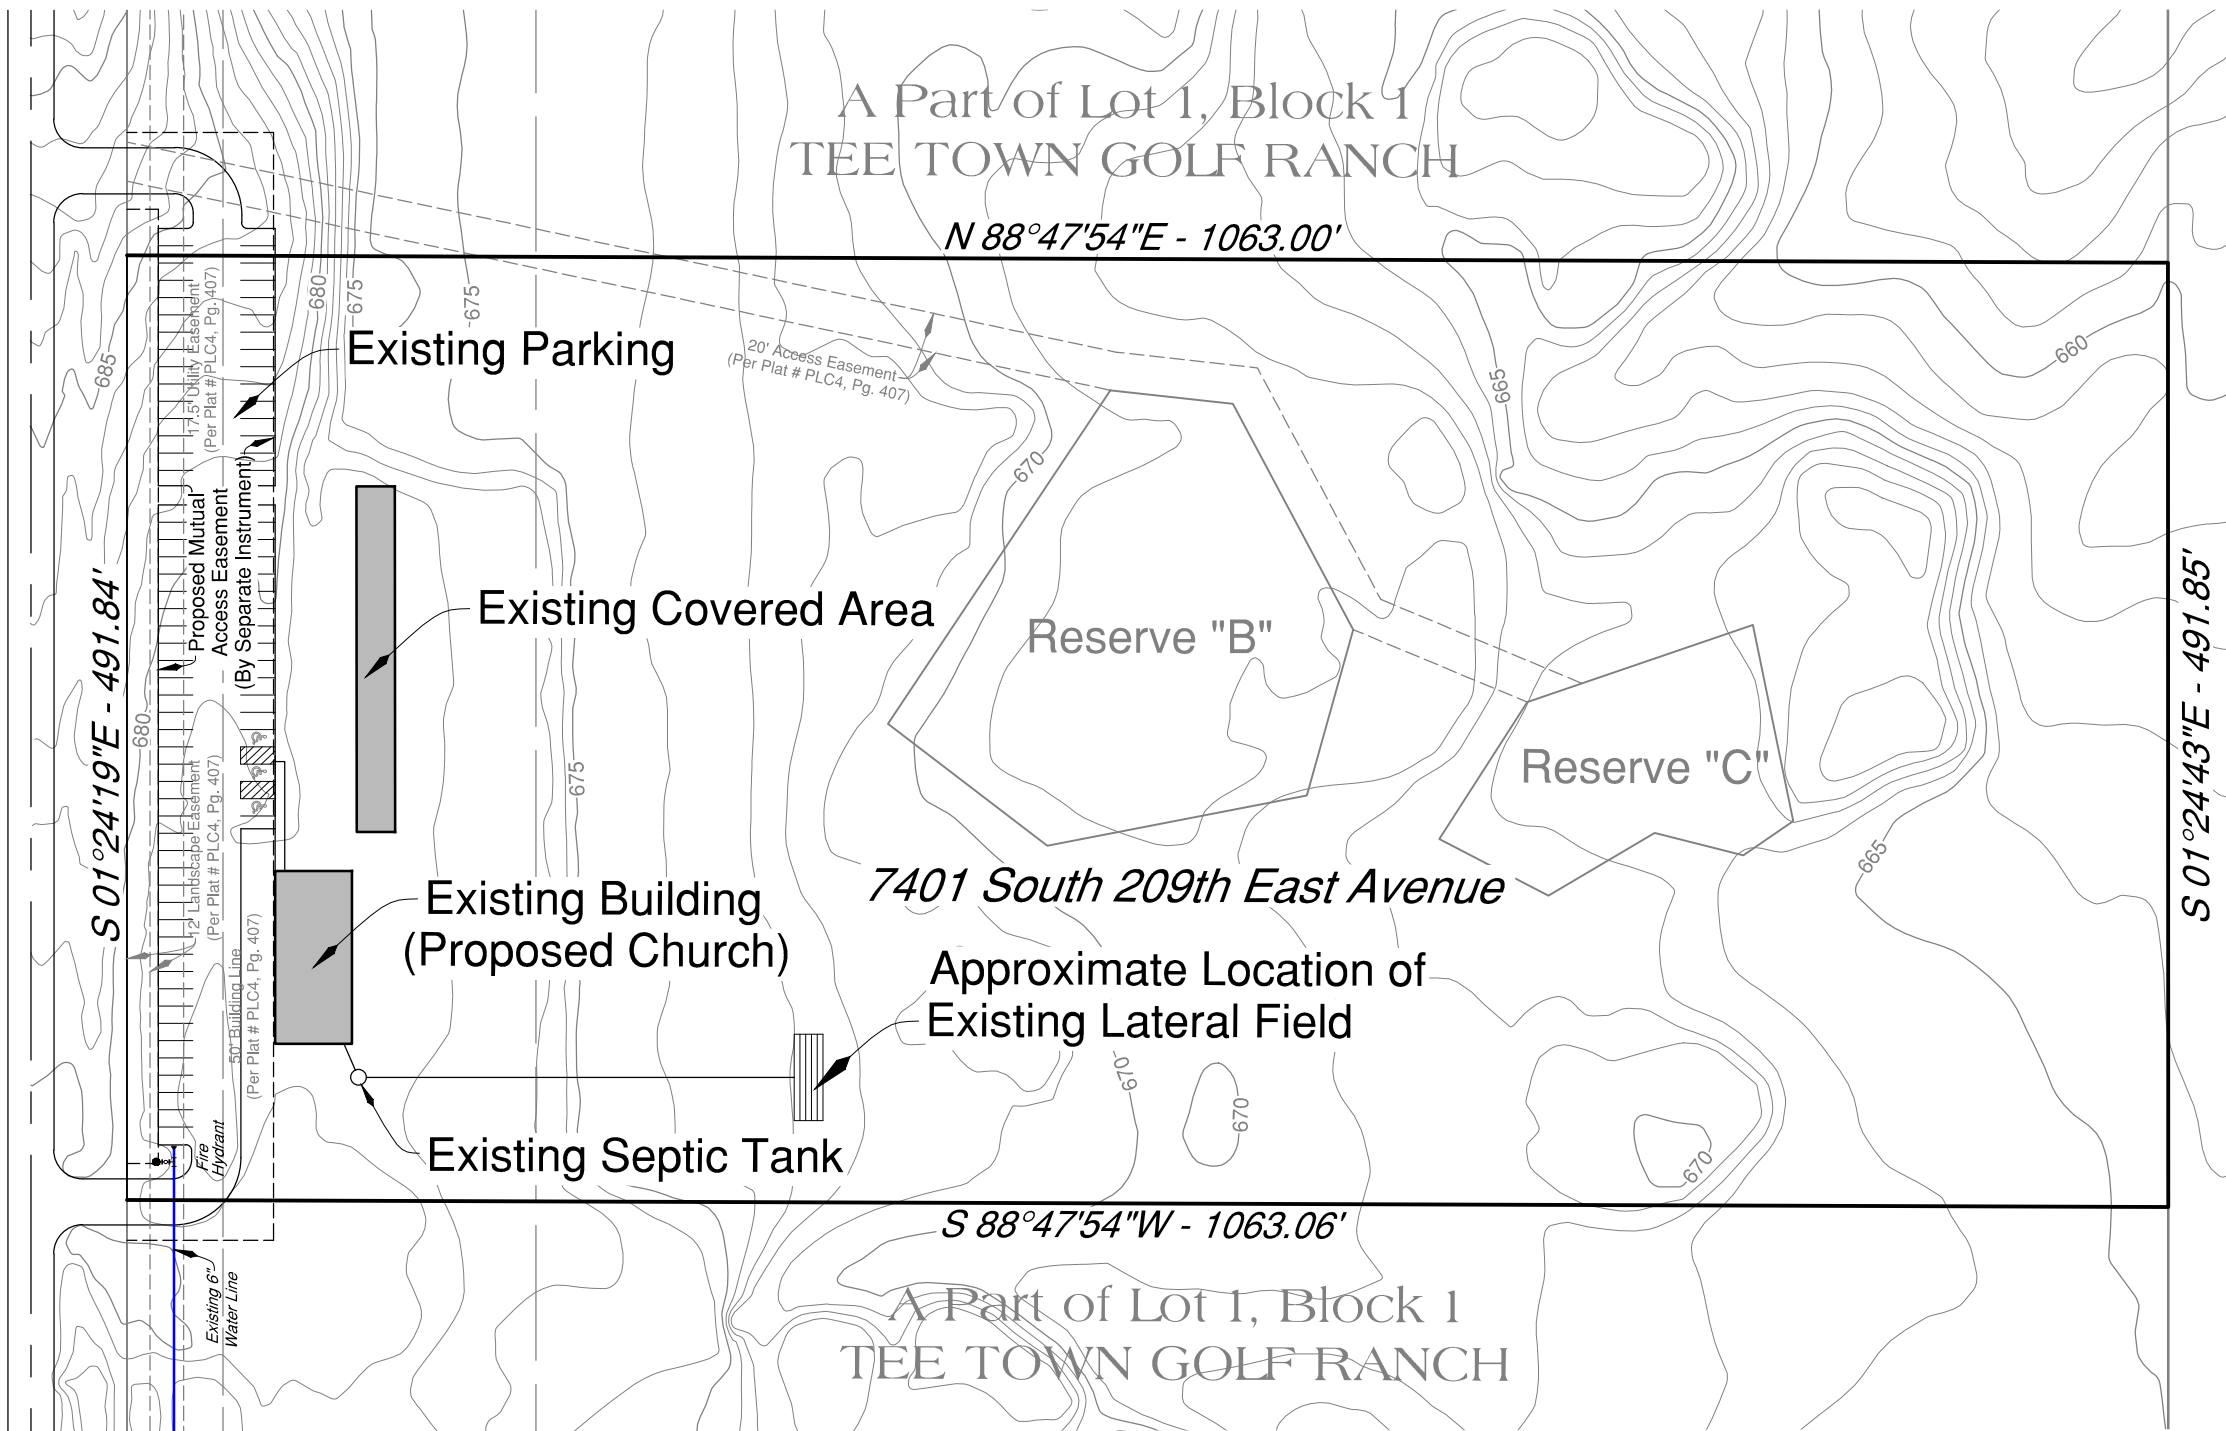

South 209th East Ave.

T 18 N

Scale: 1"=100'

Specific Use Permit
Exhibit A

The Ridge at Broken Arrow

Site Plan