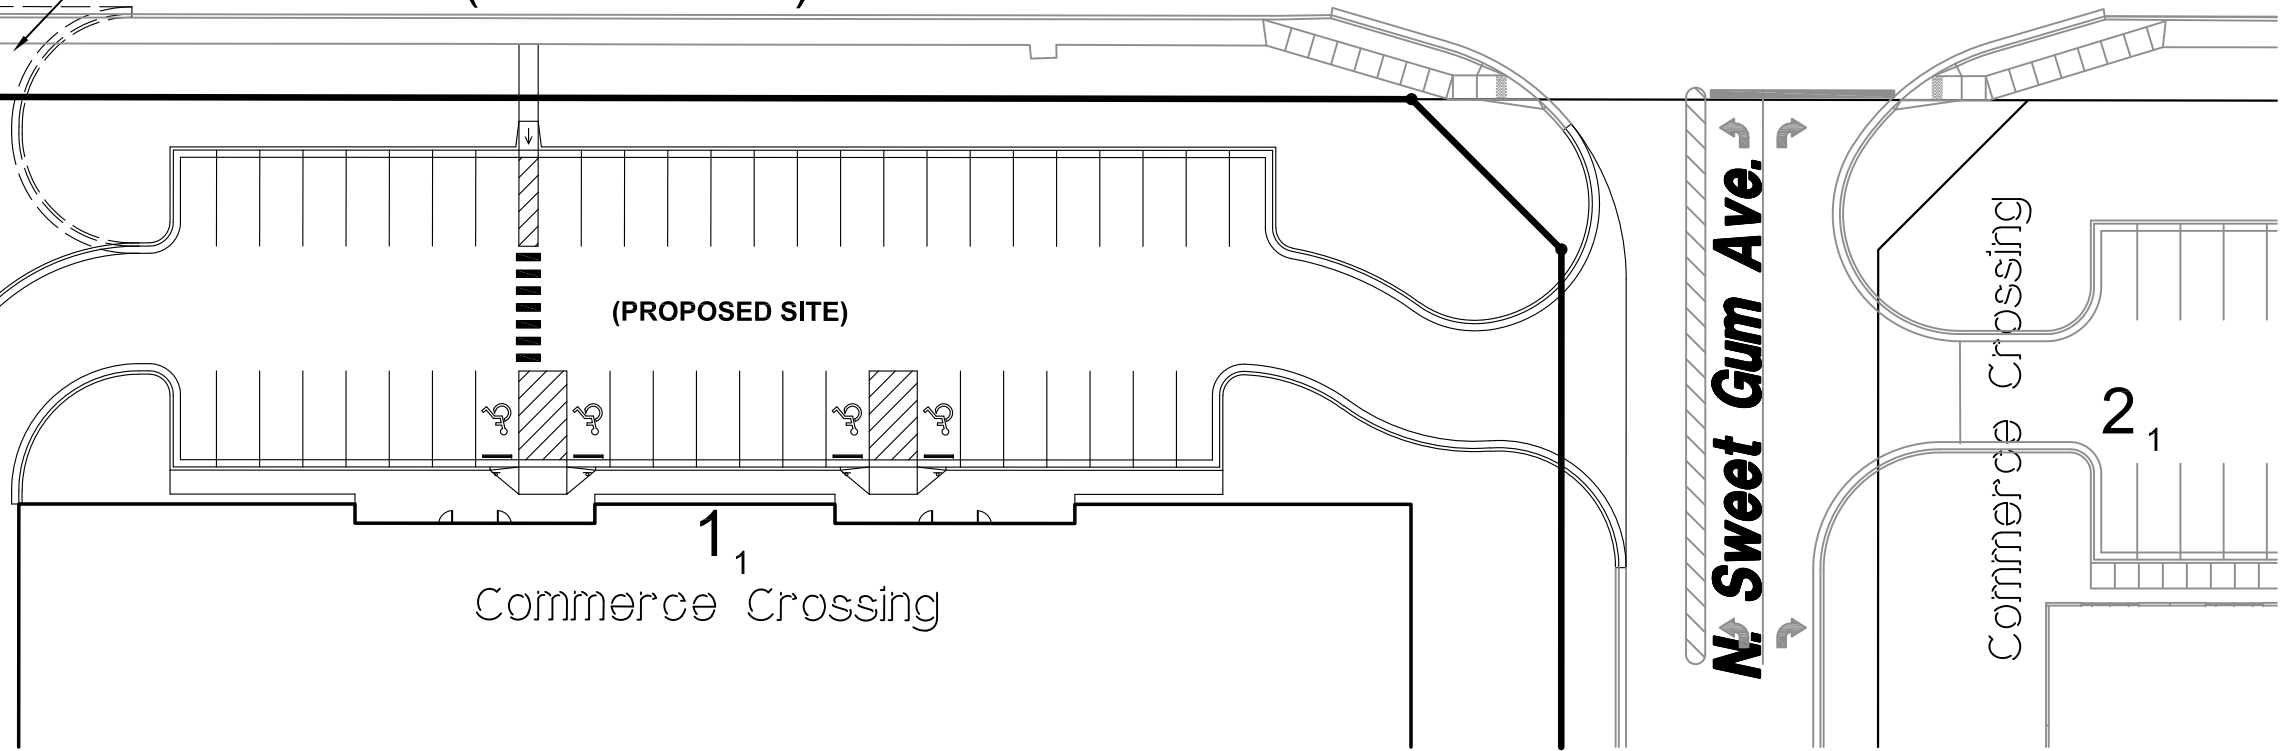

West Albany Street
(E. 61st St. S.)

1
6100 Center

1
Commerce Crossing

N. Sweet Gum Ave.

Commerce Crossing

2
1

R 14 E
(E. 61ST ST. S.)
W. ALBANY ST.

Location Map
SCALE: 1"=2000'

Legend
ACC = LIMITS OF ACCESS
LNA = LIMITS OF NO ACCESS

Change of Access Exhibit
of
Lot 1, Block 1
Commerce Crossing
City of Broken Arrow, Tulsa County, State of Oklahoma

Sisemore Weisz & Associates, Inc.
6111 EAST 32nd PLACE
TULSA, OKLAHOMA 74135
C.A. NO. 2421
PHONE: (918) 665-3800
FAX: (918) 665-8668
EXP. DATE 6/30/17

REVISIONS	BY	DATE

FILE:	1814.05	SURVEY BY:	DATE:	12/2/2016	
ORDER:	17747.01	DRAWN BY:	LAD	SCALE:	1"=40'
BOOK:		CHECKED BY:	JTB	SHEET	1 OF 2