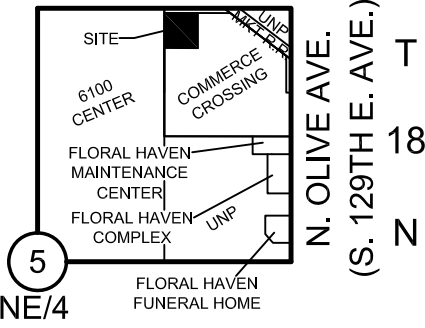

West Albany Street
(E. 61st St. S.)

1
6100 Center

1
Commerce Crossing

N. Sweet Gum Ave.

Commerce Crossing

2
1

R 14 E
(E. 61ST ST. S.)
W. ALBANY ST.

Location Map
SCALE: 1"=2000'

Legend
ACC = LIMITS OF ACCESS
LNA = LIMITS OF NO ACCESS

Change of Access Exhibit
of
Lot 1, Block 1
Commerce Crossing
City of Broken Arrow, Tulsa County, State of Oklahoma

Sisemore Weisz & Associates, Inc.
6111 EAST 32nd PLACE
TULSA, OKLAHOMA 74135
C.A. NO. 2421
PHONE: (918) 665-3800
FAX: (918) 665-8668
EXP. DATE 6/30/17

REVISIONS	BY	DATE

FILE:	1814.05	SURVEY BY:	DATE:	12/2/2016	
ORDER:	17747.01	DRAWN BY:	LAD	SCALE:	1"=40'
BOOK:		CHECKED BY:	JTB	SHEET	1 OF 2