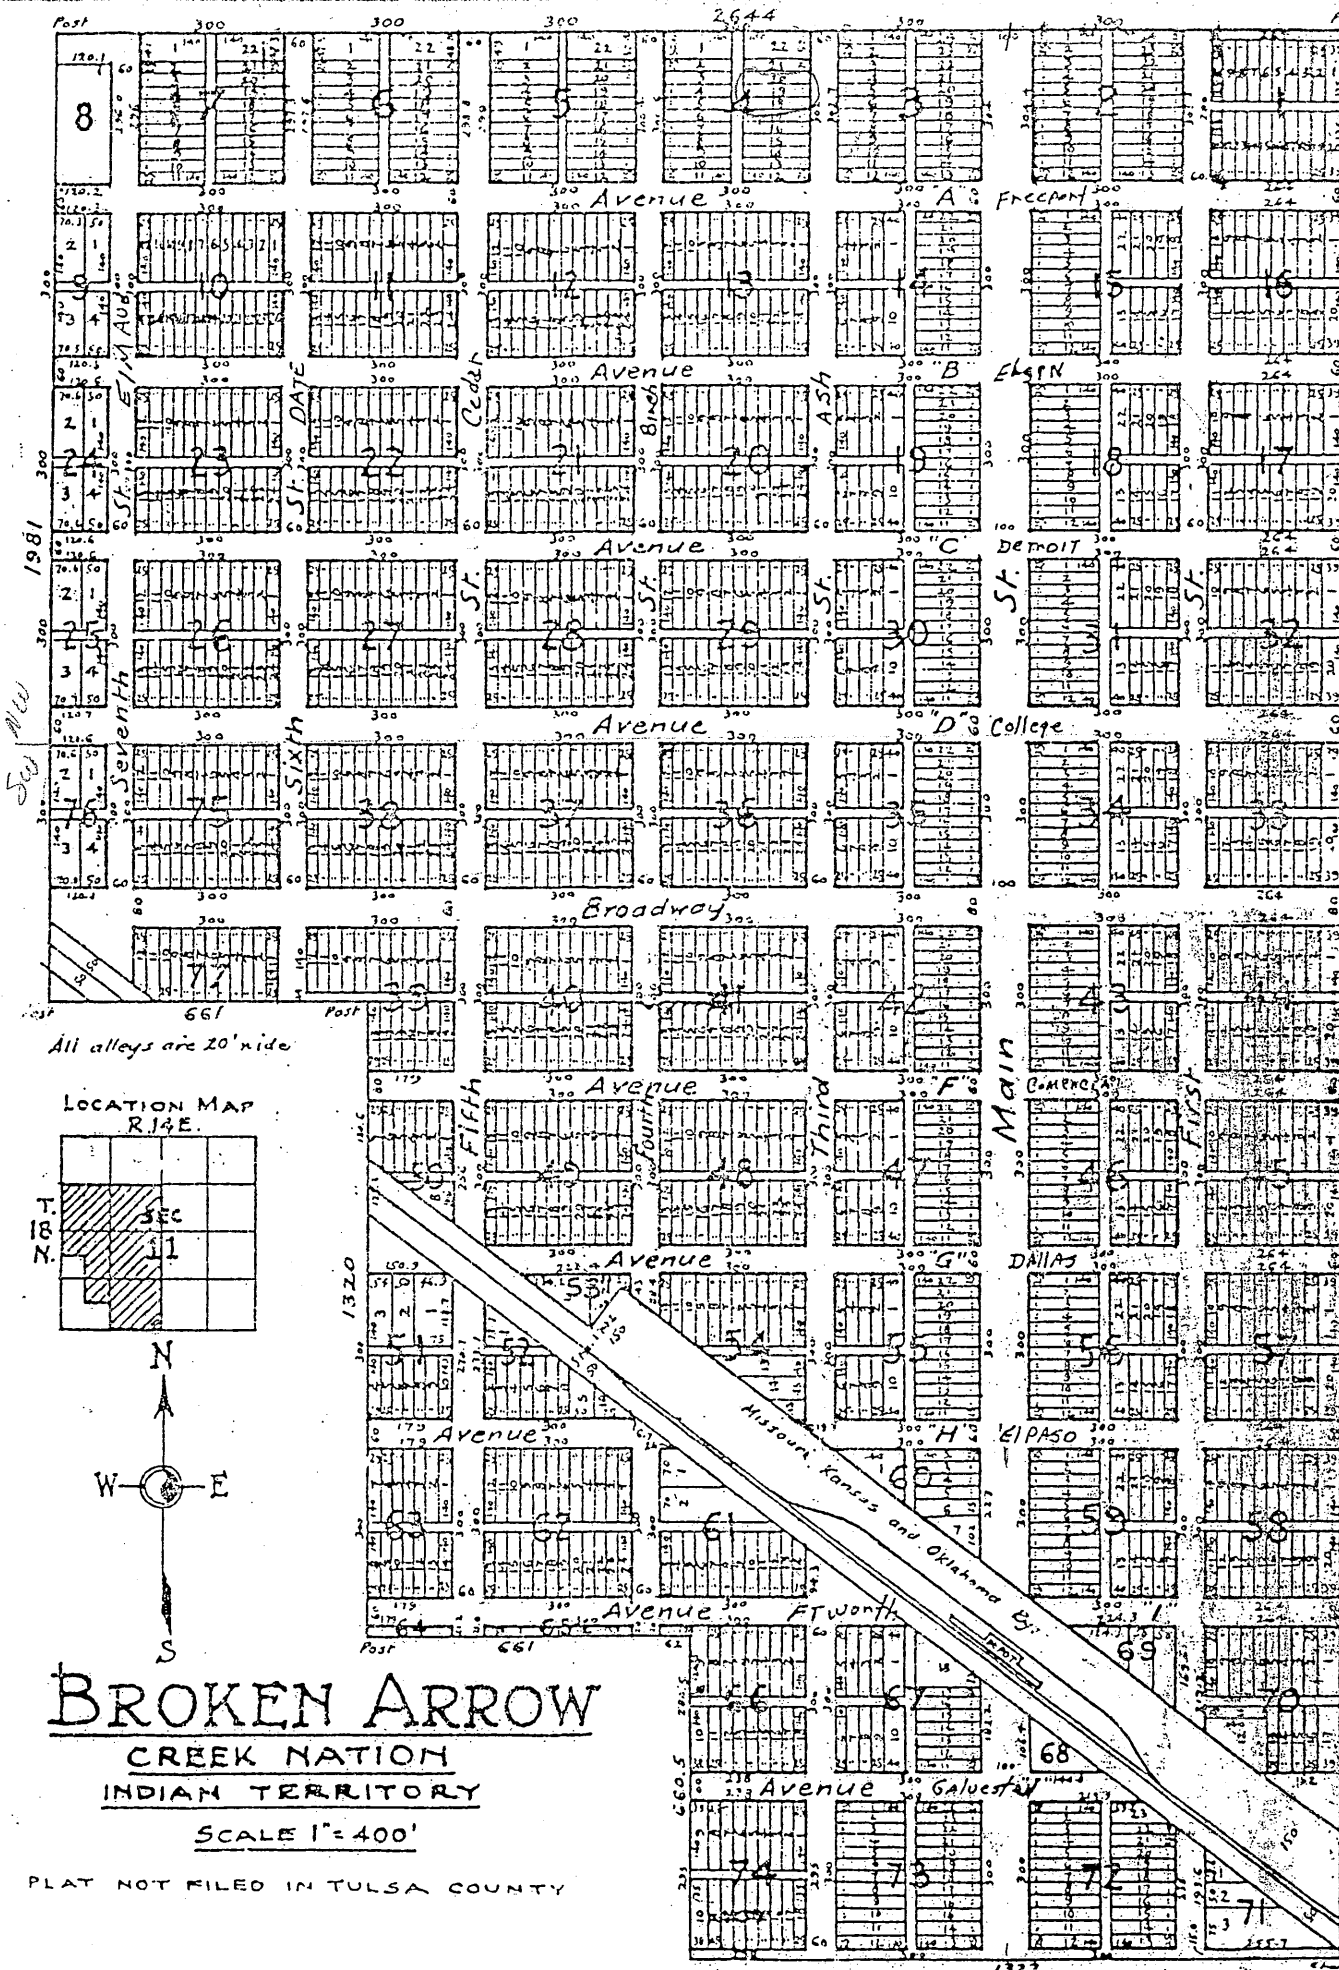

THE PLAT FEDERAL CITY - TULSA COUNTY - COPYRI...
ROY MAERNEE... TULSA, OKLAHOMA...
COPYRIGHT 19... CITY MAP...
POSE WITHOUT PERMISS... OF COPYRIGHT OWNER

BROKEN ARROW
CREEK NATION
INDIAN TERRITORY
 SCALE 1"=400'

PLAT NOT FILED IN TULSA COUNTY