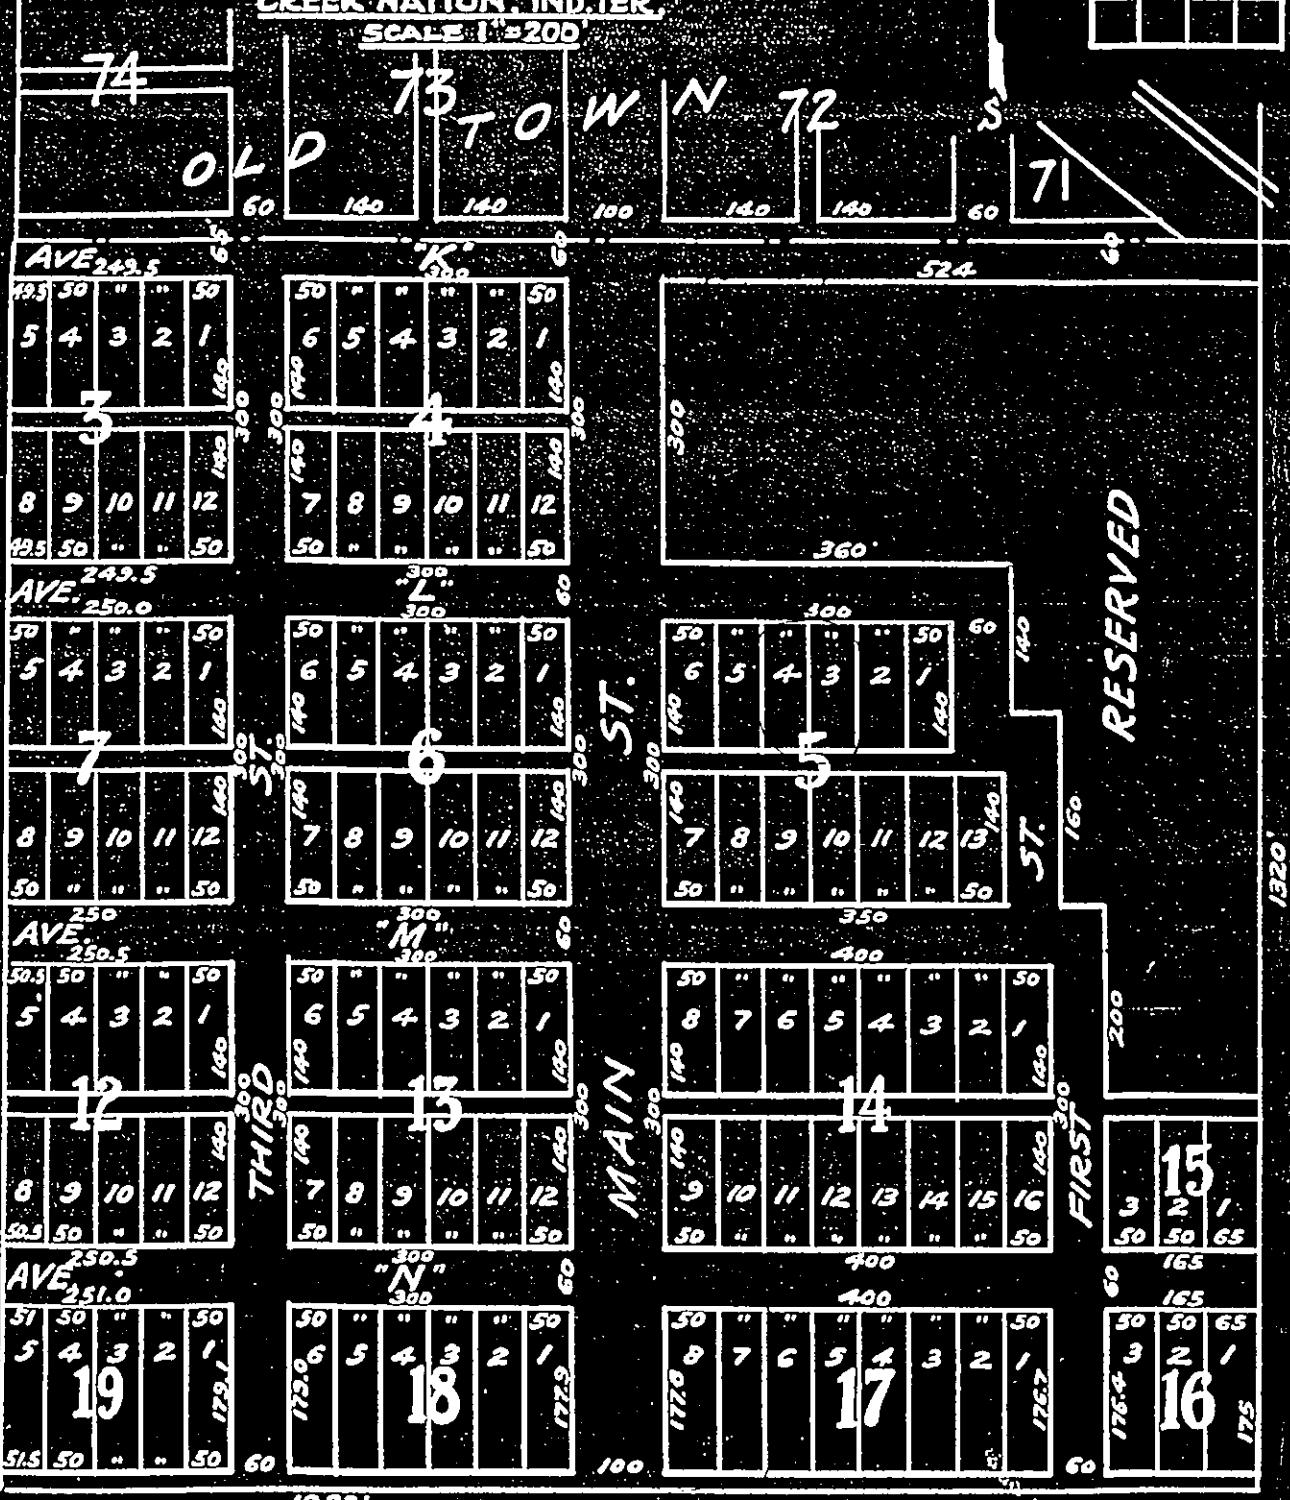

FEARS ADDITION TO BROKEN ARROW

CREEK NATION, IND. TER.

SCALE: 1"=200'

LOCATION MAP

PHONE
6-2557

PLAT BOOK, CITY OF TULSA & VICINITY
COPYRIGHT 1924 BY A. THORNE

PLAT FILED
CERTIFIED 5/5/09