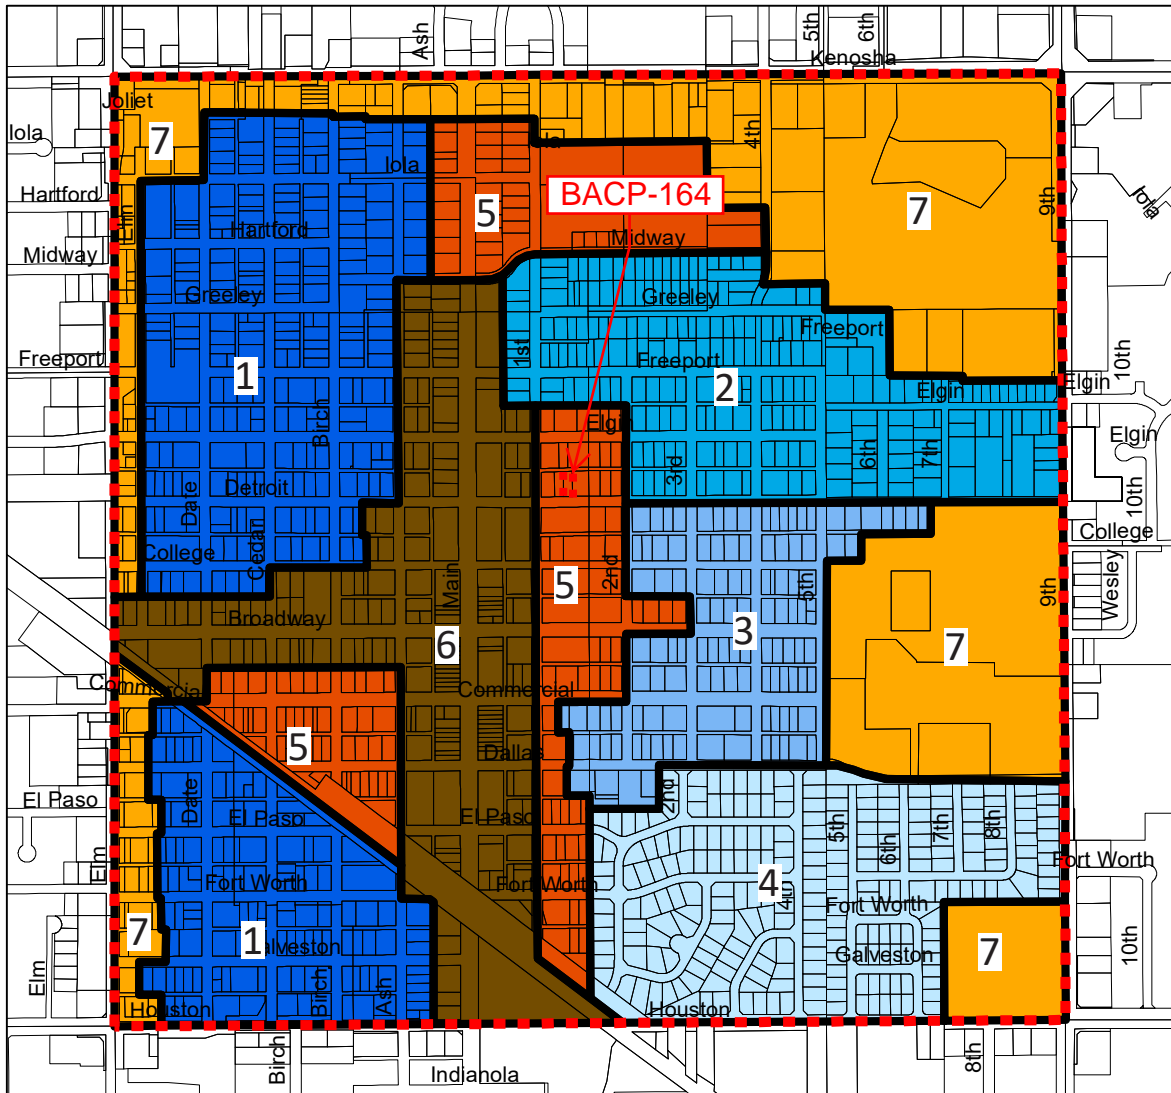

Broken Arrow Downtown Residential Overlay District (DROD) Areas

Figure 2.1 DROD Areas Map

Legend

DROD Overall Boundary

 DROD Overall Boundary

DROD Areas

 Area 1: Residential 1

 Area 2: Residential 2

 Area 3: Residential 3

 Area 4: Residential 4

 Area 5: Rose District Transition

 Area 6: Commercial/Mixed Use Core

 Area 7: Commercial/Mixed Use Corridor