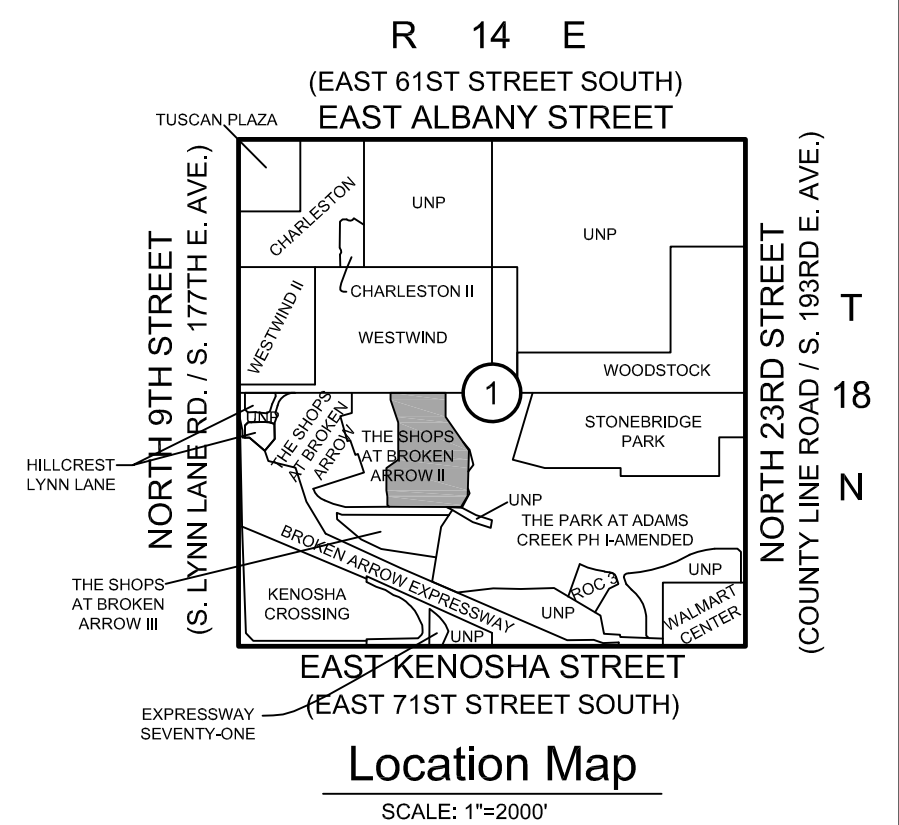

K:\16544.09\Exhibits\PUD-EXH A.dwg EXH A Sep 06, 2016 - 3:45:46pm SISEMORE WEISZ & ASSOCIATES, INC., 2016

**RECEIVED**  
 Sept. 6, 2016  
 BROKEN ARROW  
 DEVELOPMENT SERVICES

*The Shops at  
 Broken Arrow II*  
**Conceptual Site Plan**