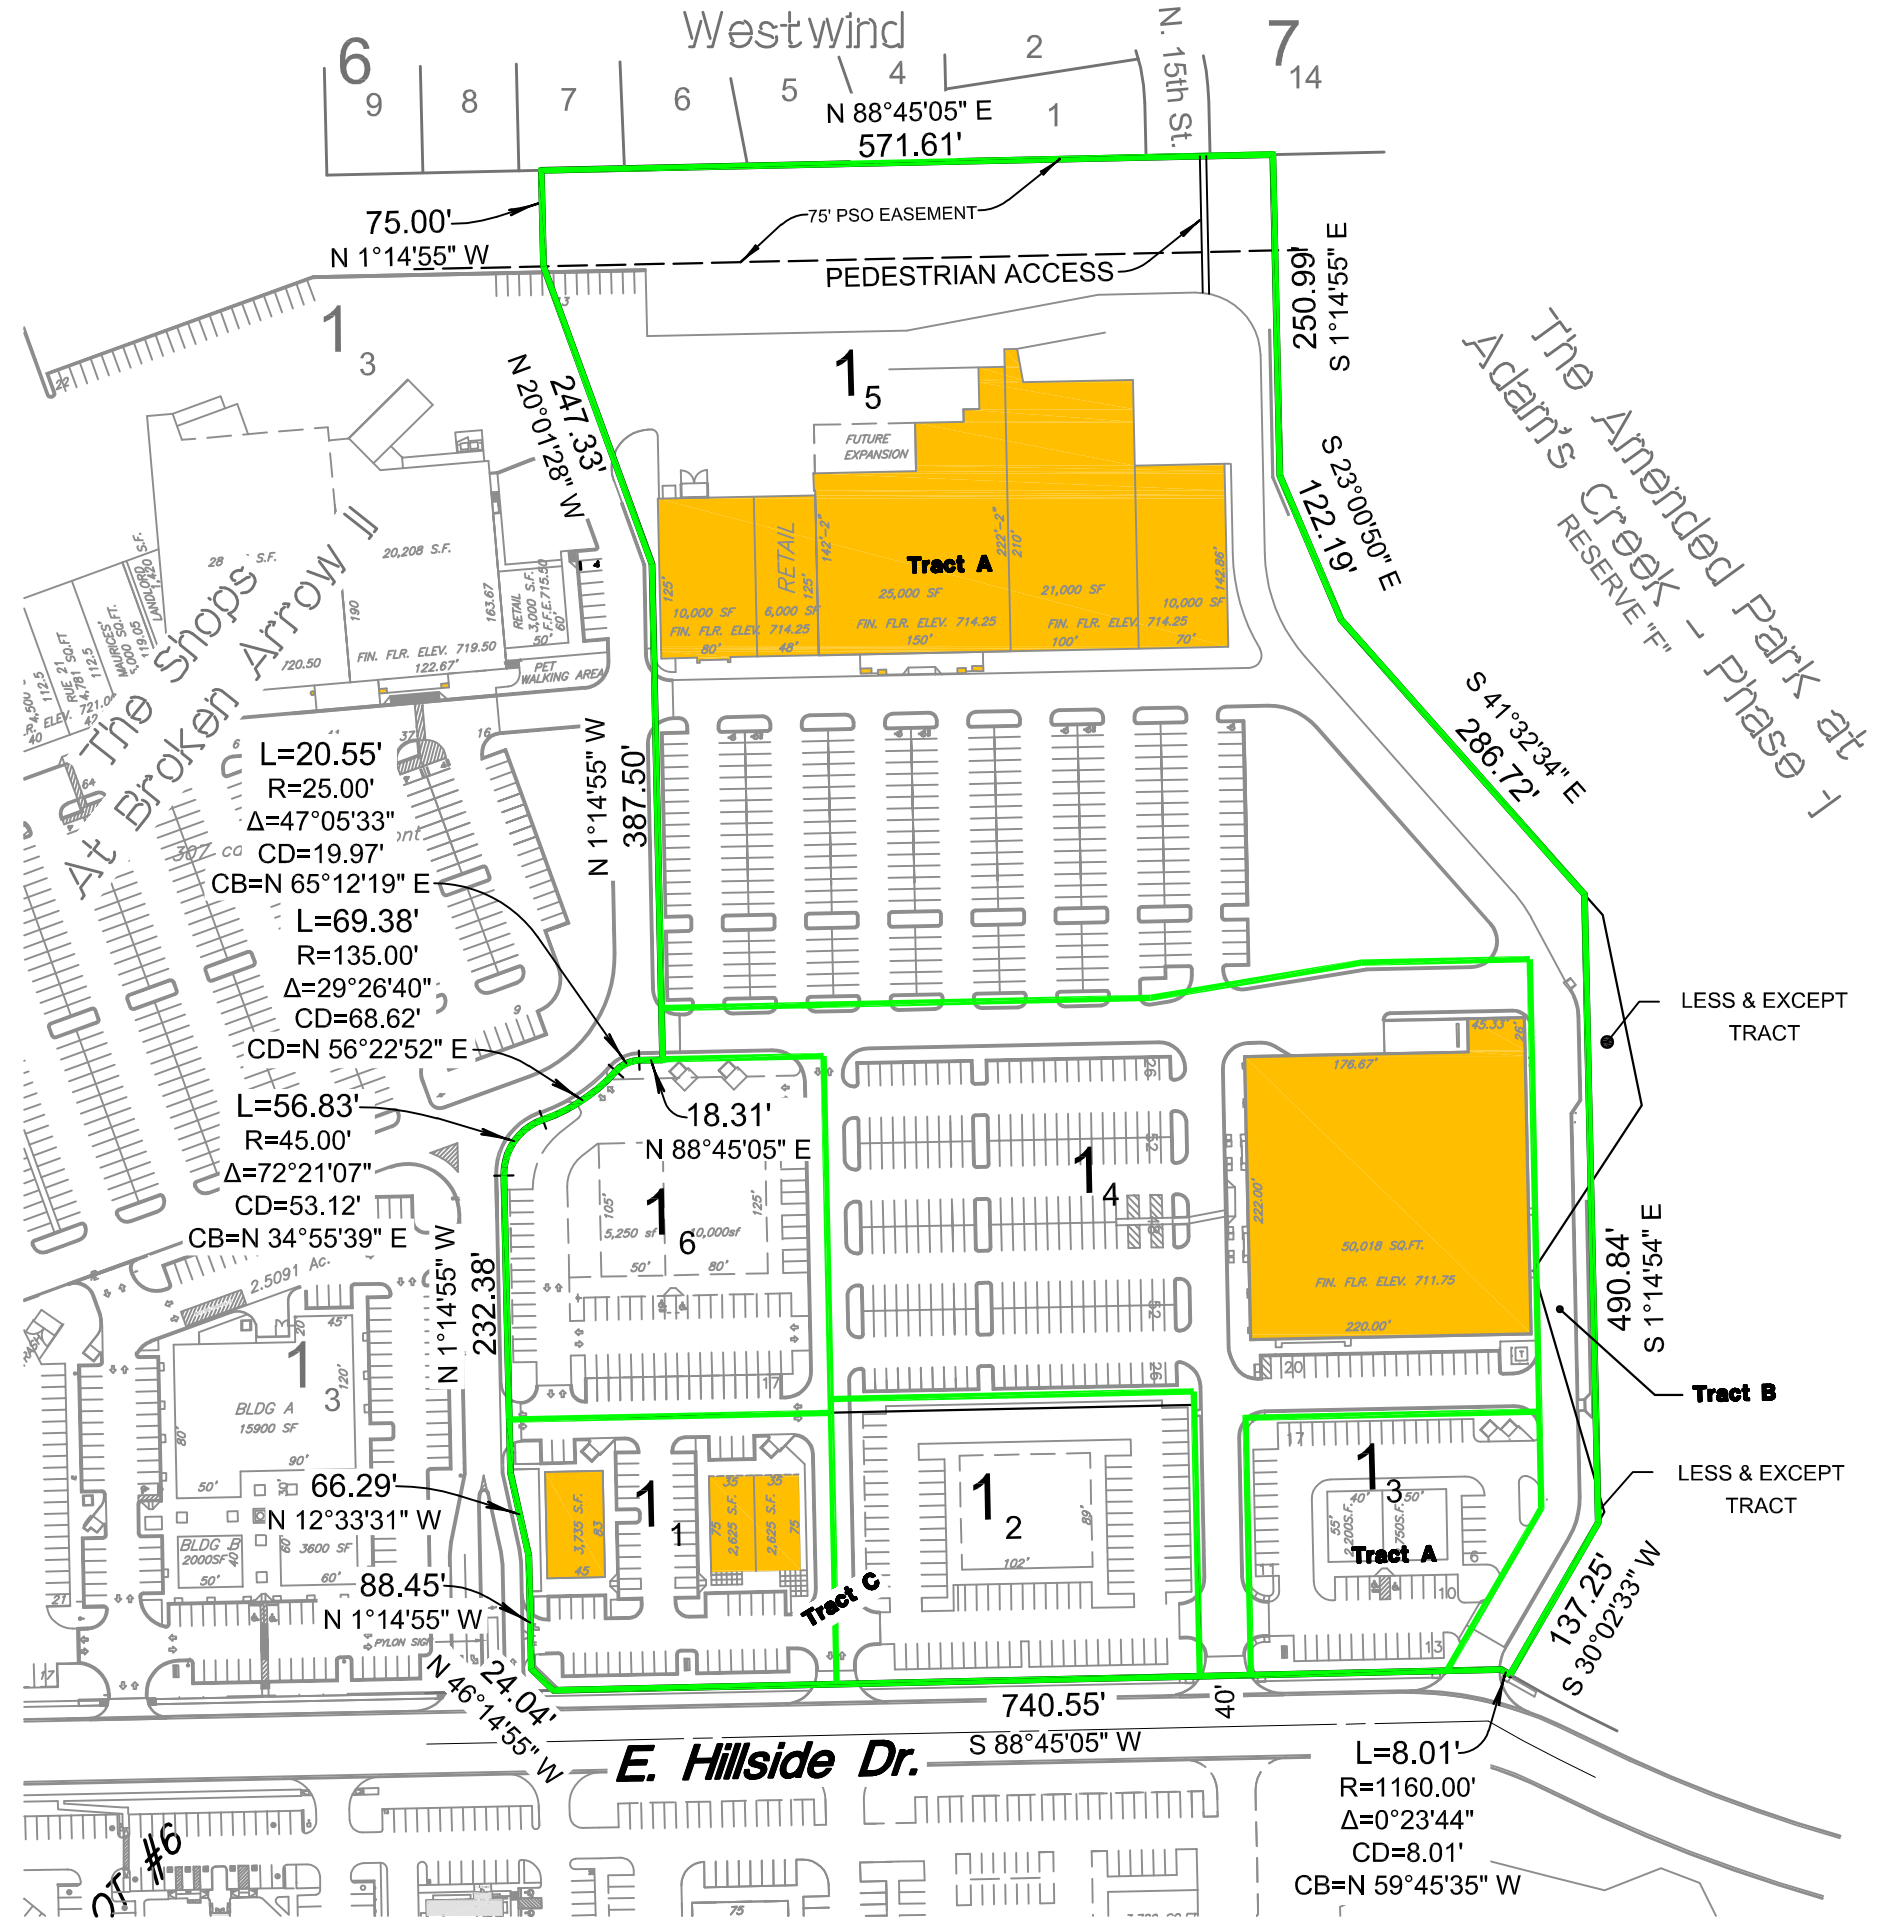

K:\16544.09\Exhibits\PUD-EXH A.dwg EXH A Sep 06, 2016 - 3:45:46pm SISEMORE WEISZ & ASSOCIATES, INC., 2016

**RECEIVED**  
 Sept. 6, 2016  
 BROKEN ARROW  
 DEVELOPMENT SERVICES

*The Shops at  
 Broken Arrow II*  
**Conceptual Site Plan**