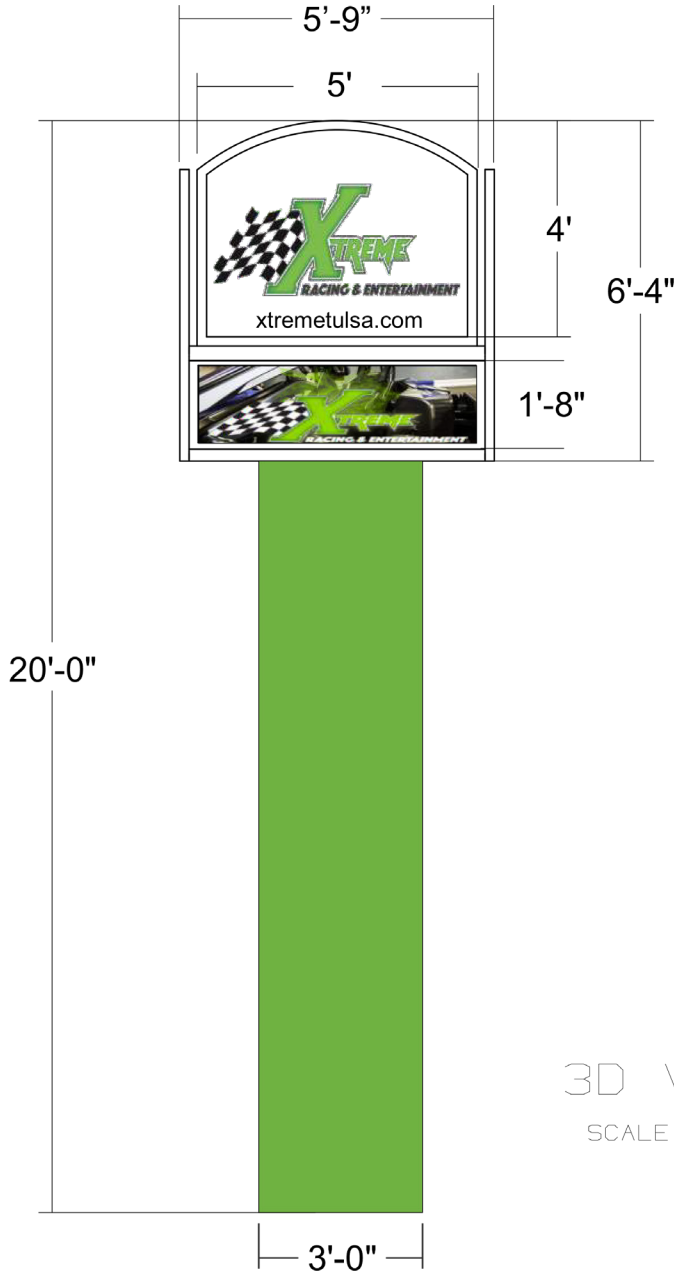

Rose Creek

EXHIBIT J

CONCEPTUAL GROUND SIGN

30 sq ft

3D VIEW

SCALE : NONE

Rose Creek

EXHIBIT K CONCEPTUAL GROUND SIGN SITE PLAN