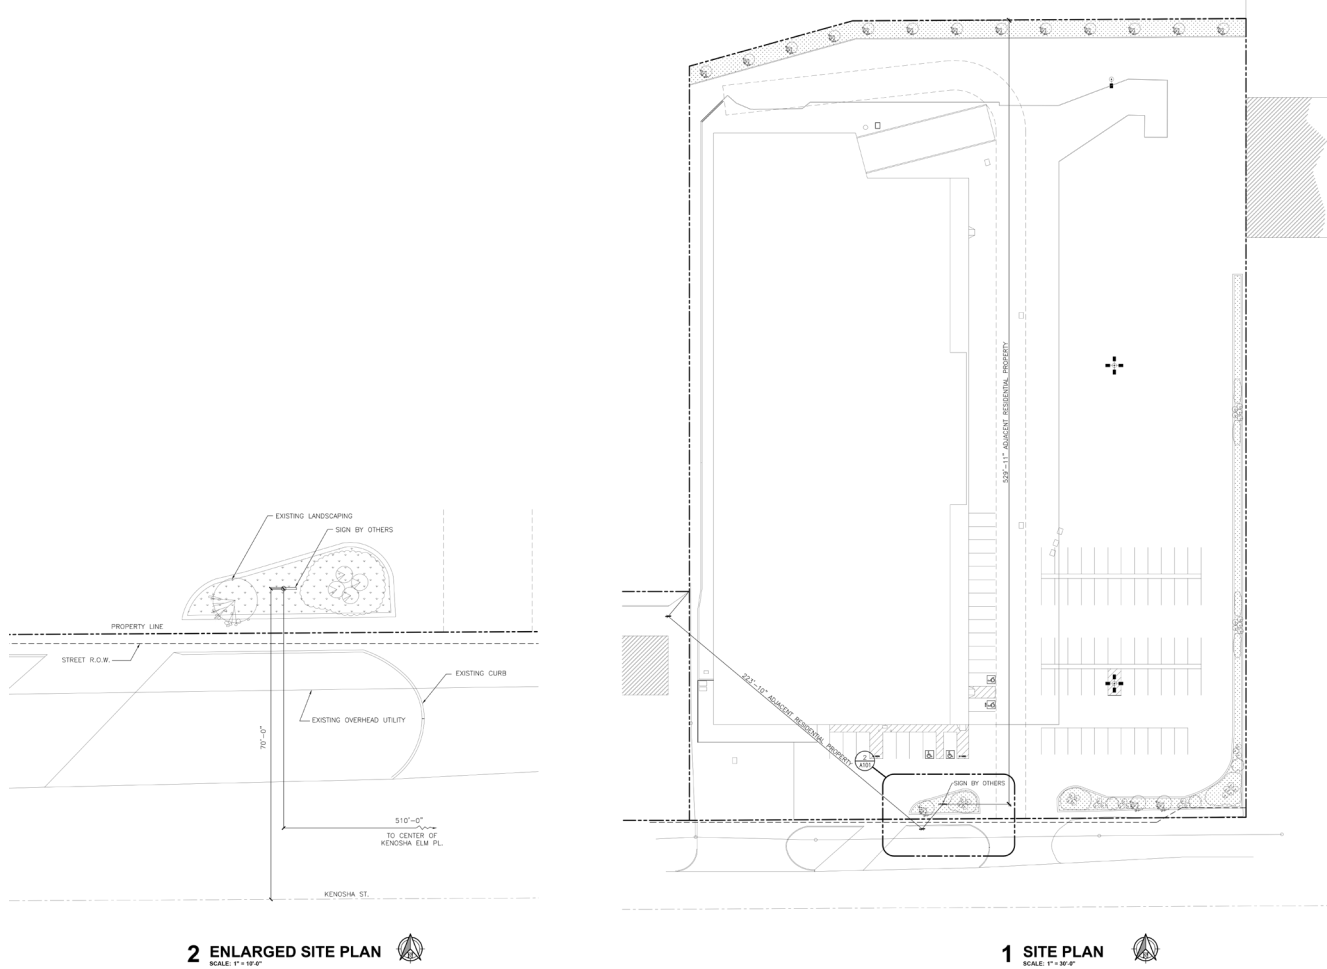

Rose Creek

EXHIBIT J

CONCEPTUAL GROUND SIGN

30 sq ft

3D VIEW

SCALE : NONE

Rose Creek

EXHIBIT K CONCEPTUAL GROUND SIGN SITE PLAN

2 ENLARGED SITE PLAN
SCALE: 1" = 30'-0"

1 SITE PLAN
SCALE: 1" = 30'-0"