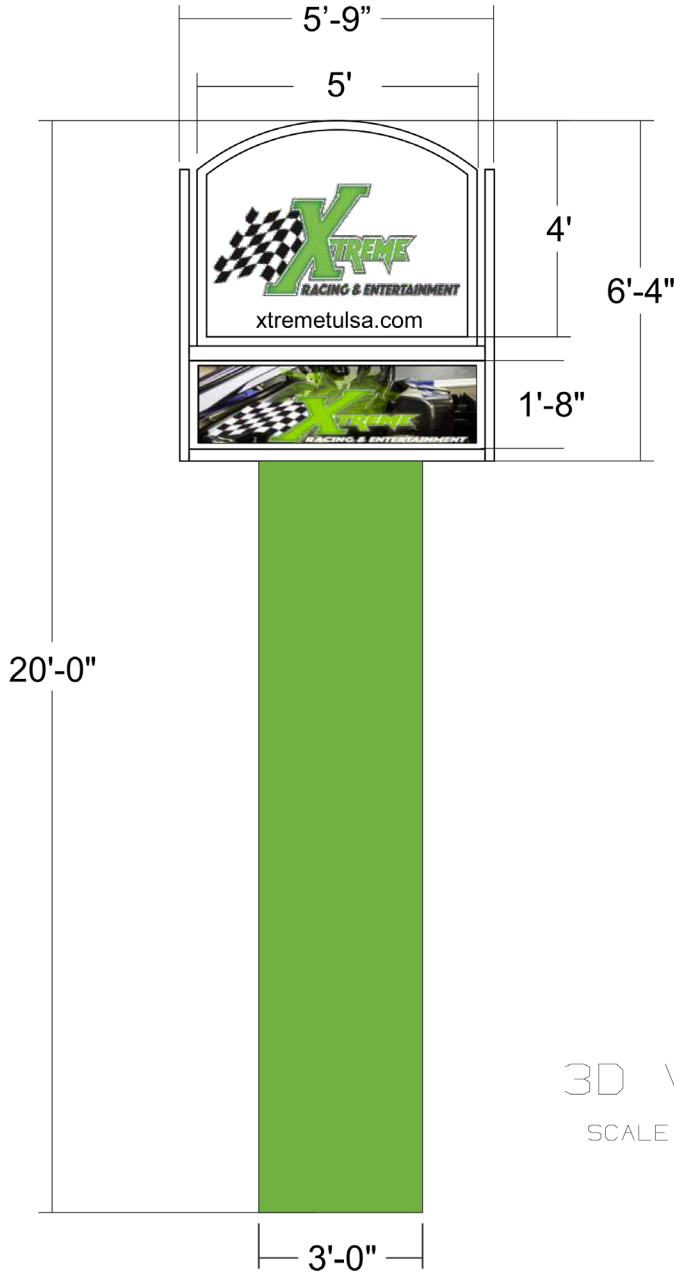

Rose Creek

EXHIBIT J

CONCEPTUAL GROUND SIGN

30 sq ft

3D VIEW

SCALE : NONE

Rose Creek

EXHIBIT K CONCEPTUAL GROUND SIGN SITE PLAN

2 ENLARGED SITE PLAN
SCALE: 1" = 30'-0"

1 SITE PLAN
SCALE: 1" = 30'-0"