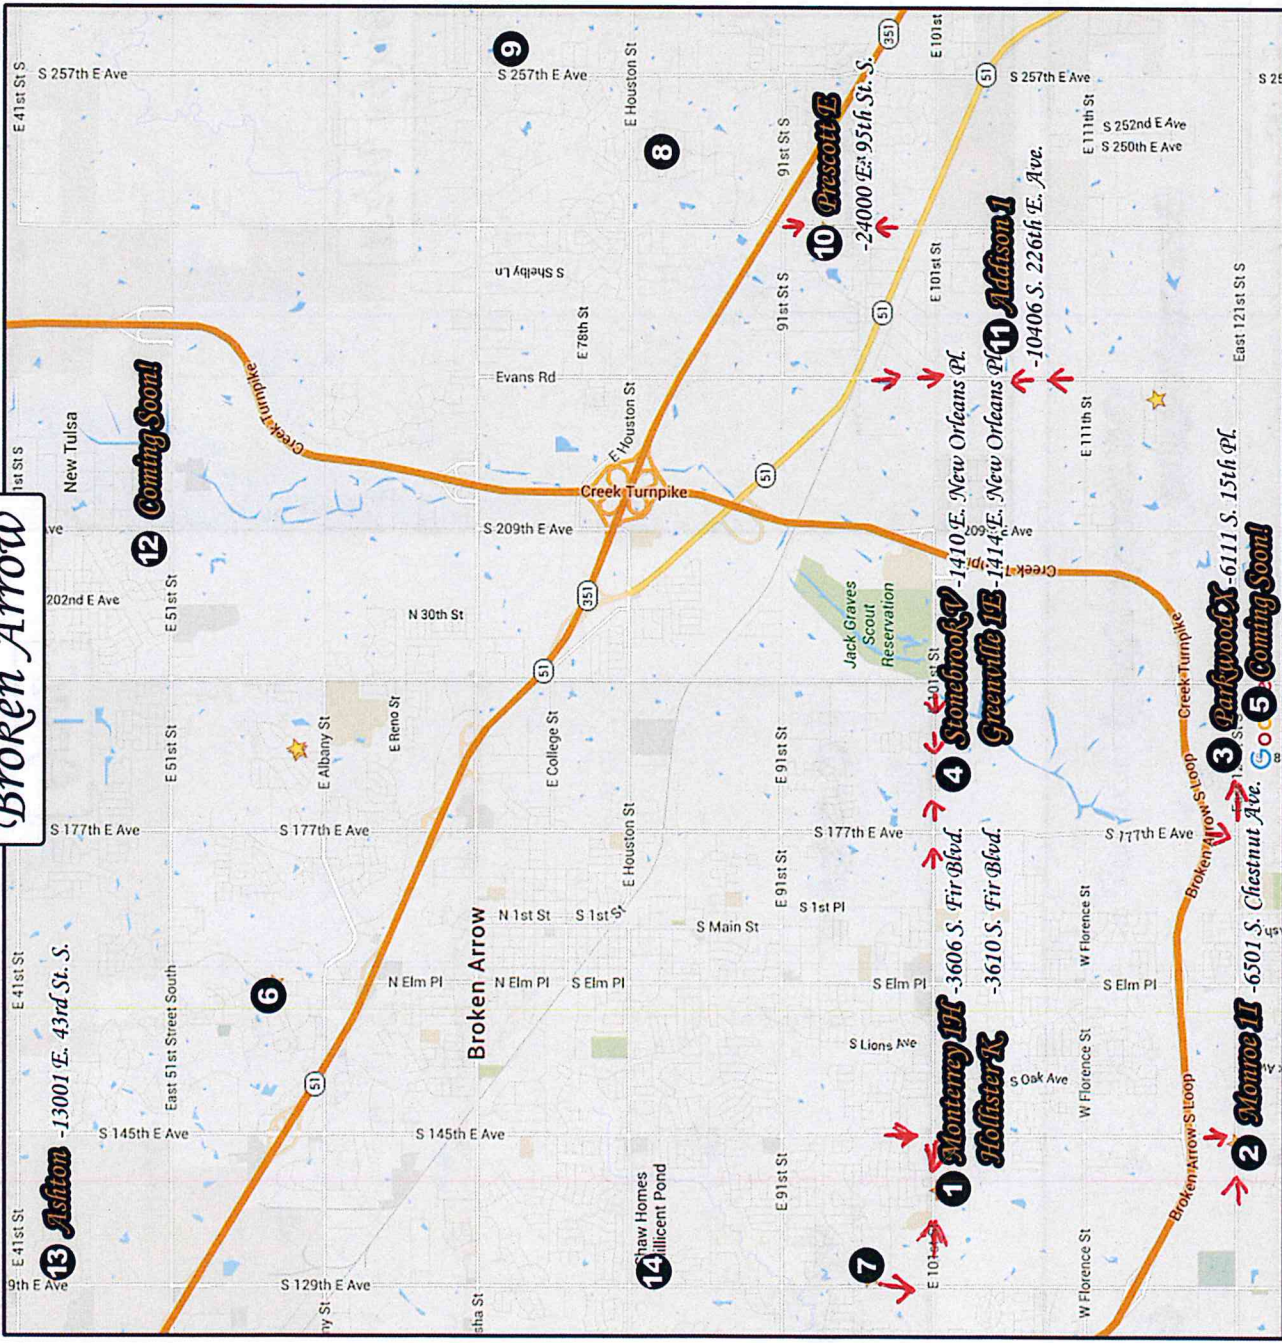

Communities Map

Broken Arrow Schools/Tulsa Cty

Broken Arrow Schools/Wagoner Cty

M M 1 Village at Southern Trails - 3606 S. FIR BLVD.
3610 S. FIR BLVD.

M 2 Spring Creek - 6501 S. CHESTNUT AVE.

M 3 Brighton Village - 6111 S. 15TH PL.

M 10 Ashbrook - 24000 E. 95TH ST. S.

M M 4 Seven Oaks South -
1414 E. NEW ORLEANS PL.
1410 E. NEW ORLEANS PL.

M 11 Highland Creek - 22902 E. 104TH ST. S.
10406 S. 226TH E. AVE.

Broken Arrow

www.ShawHomes.com