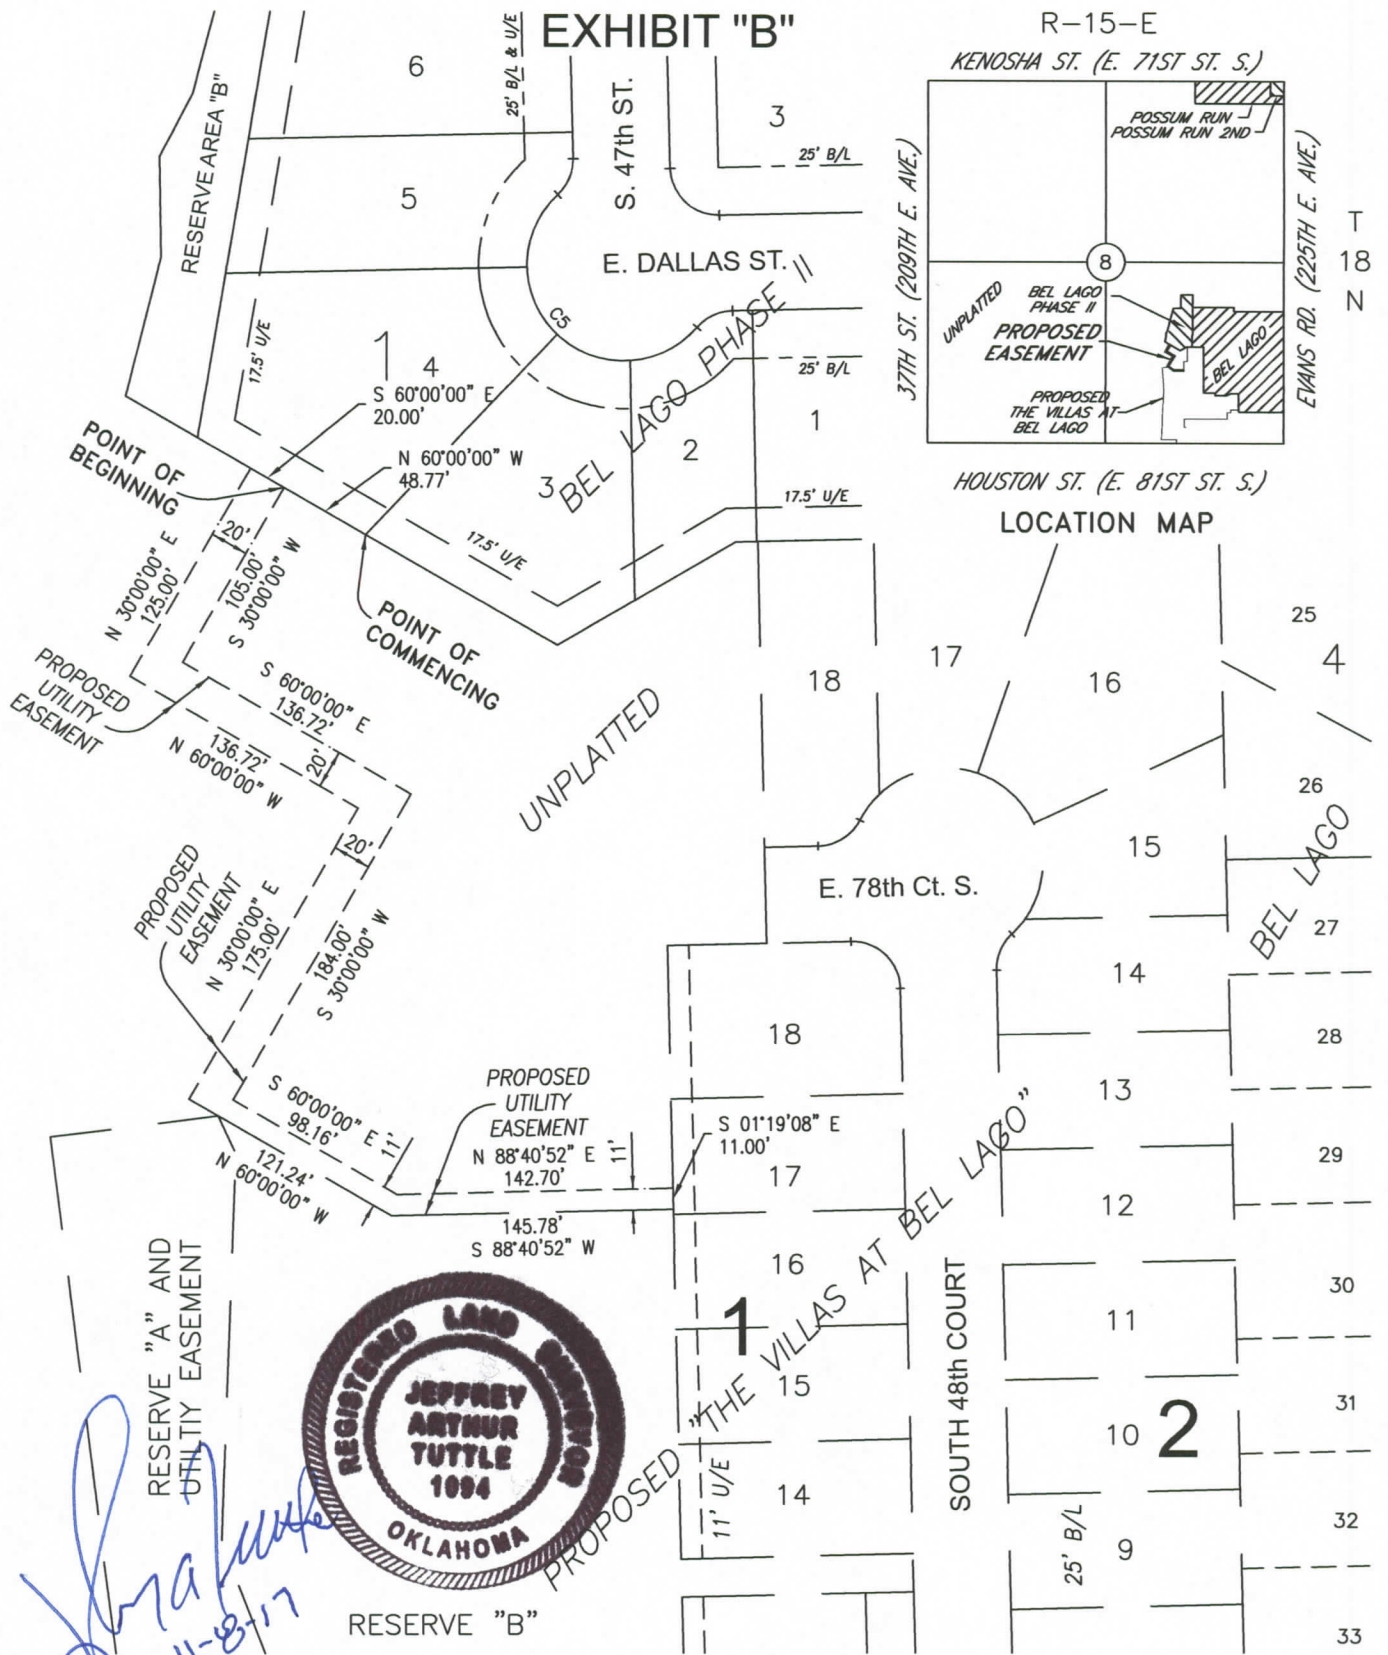

EXHIBIT "B"

R-15-E

KENOSHA ST. (E. 71ST ST. S.)

HOUSTON ST. (E. 81ST ST. S.)

LOCATION MAP

T
18
N

25

4

26

BEL LAGO

28

29

30

31

32

33

Handwritten signature and date: 11-8-17

RESERVE "B"

TUTTLE & ASSOCIATES, INC.

9718 East 55th Place South
Tulsa, Oklahoma 74146
Phone: (918) 663-5567

Date: 05/16/17
Drawn: RWT
Checked: JAT
Job Number: 4765
Sheet 2 of 2