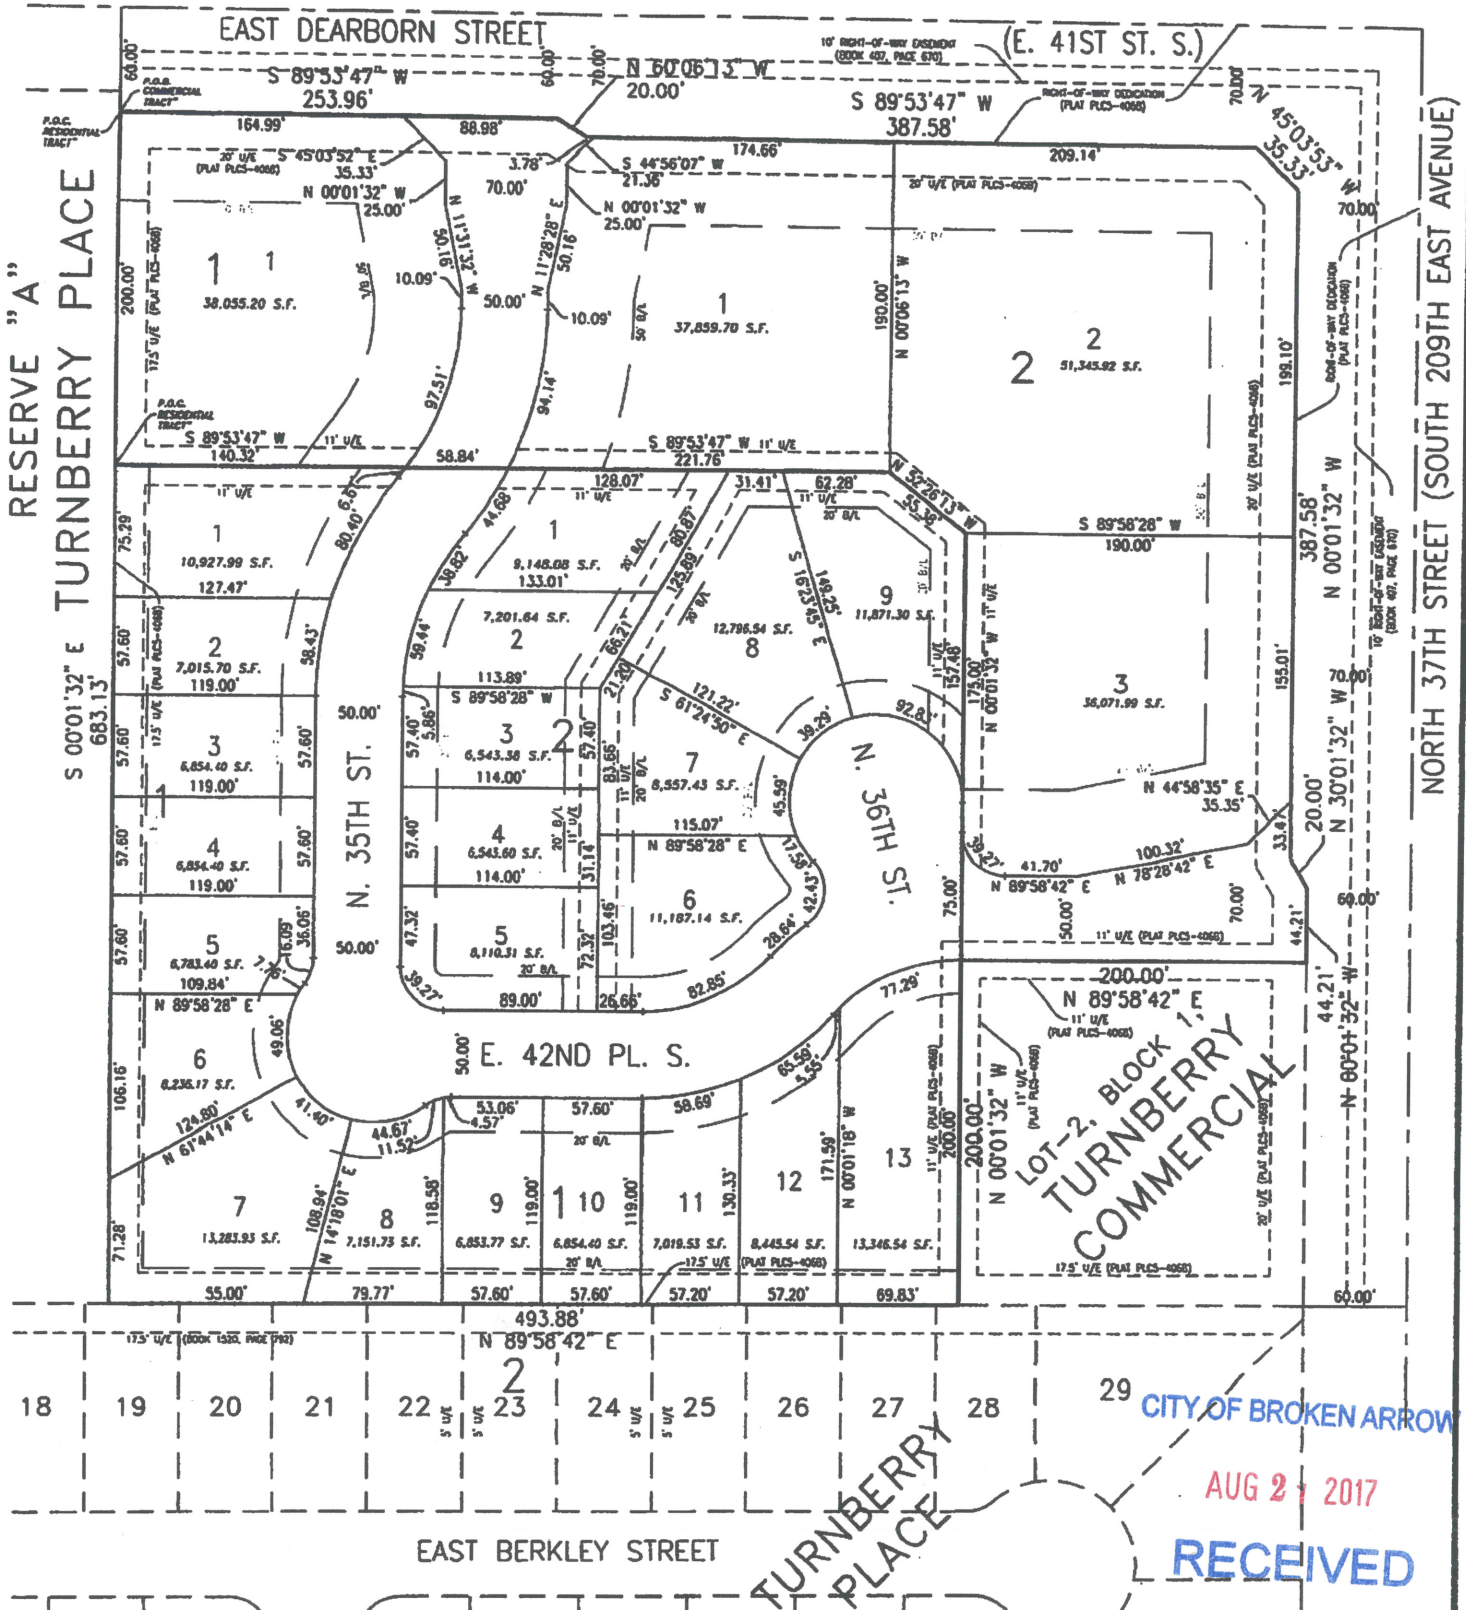

# THE VILLAS AT TURNBERRY

RESERVE "A"  
TURNBERRY PLACE  
S 00°01'32" E 683.13'

NORTH 37TH STREET (SOUTH 209TH EAST AVENUE)

CITY OF BROKEN ARROW  
AUG 2 2017  
RECEIVED

1" = NTS

TUTTLE & ASSOCIATES, INC.

9718 East 55th Place South  
Tulsa, Oklahoma 74146  
Phone: (918) 663-5567

Date: 06/20/17
Drawn: RWT
Checked: JAT
Job Number:
Sheet 1 of 1